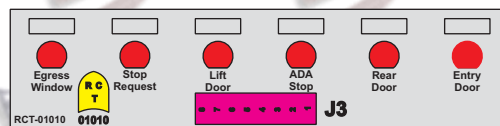

R. C. Tronics Incorporated

2573 East Kercher Road
Goshen, Indiana 46528
Toll Free 1-866-457-7790

Phone 1-574-642-3857
Fax 1-574-642-3858
<http://www.rctronics.com>

RCT-01444-00002

System Display, Bus Power Center RCT-01760-00000

EGRESS WINDOW ROOF HATCH LIFT DOOR ADA STOP REAR DOOR ENTRY DOOR

FAC-01444-00001

System Indicator

"Egress Window", "Roof Hatch", "Lift Door", "ADA Stop Request", "Rear Door" and "Entry Door".
Connects to dash PCB's, PCB-00789-J4, PCB-00948-J4, PCB-01067-J5 or PCB-01083-J5.

Data cable Must Be Ordered Separately.
DAT-01348-00XX0. (XX depicts total cable length.)

STF-01010-00001