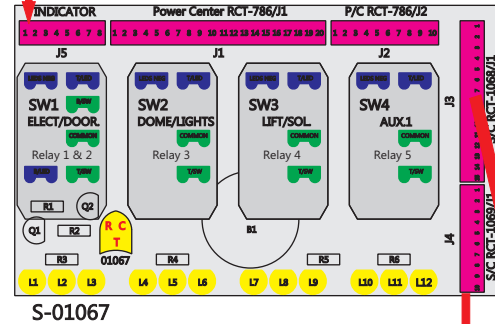

Operates:
"4A & 4B".