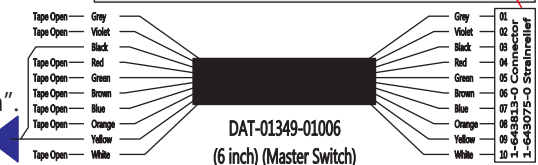

Operates:
"Master Switch".