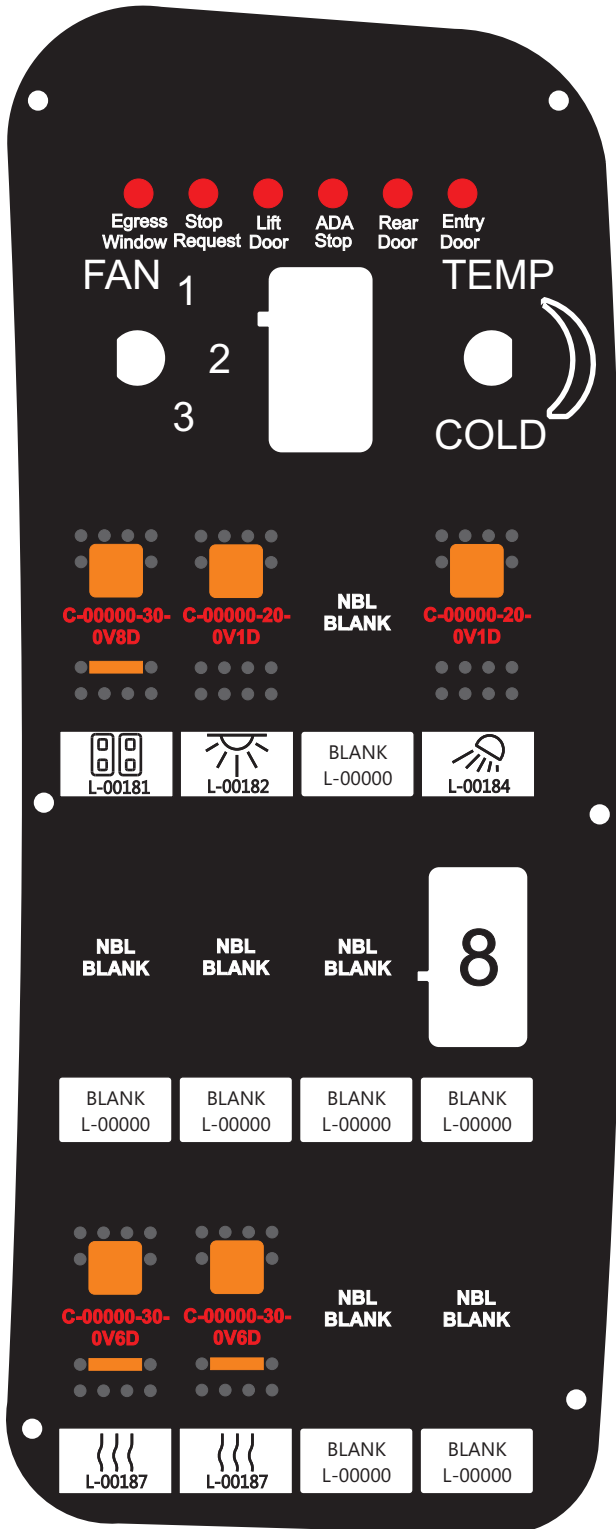

R. C. Tronics Incorporated

2573 East Kercher Road
Goshen, Indiana 46528
Toll Free 1-866-457-7790

Phone 1-574-642-3857
Fax 1-574-642-3858
<http://www.rctronics.com>

RCT-01515-0__01, 4/A, 4/B, Master Switch, GMT-560
Switch 8 OEM Exhaust

FAC-01515-00000