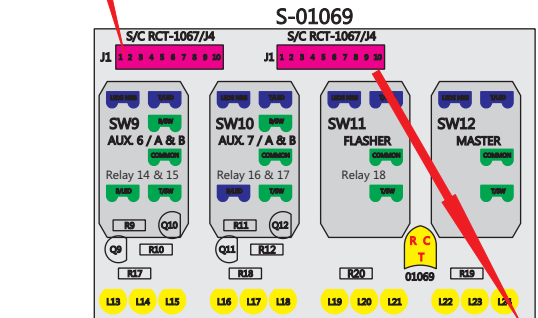

Operates:
"Master Switch".