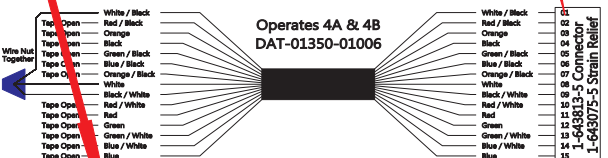

Operates:
"4A & 4B".