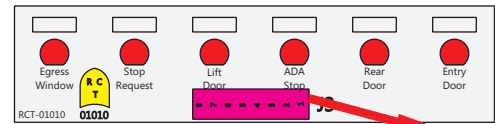

Operates:
"4A & 4B".