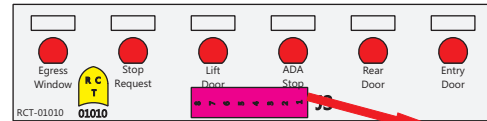

R. C. Tronics Incorporated

2573 East Kercher Road
Goshen, Indiana 46528
Toll Free 1-866-457-7790

Phone 1-574-642-3857
Fax 1-574-642-3858
<http://www.rctronics.com>

RCT-01515-0__03, 4/A, 4/B, 5A, 5B Master Switch, GMT-560 Switch 8 OEM Exhaust

Operates:
"4A, 4B, 5A, & 5B"

Operates:
"Master Switch"