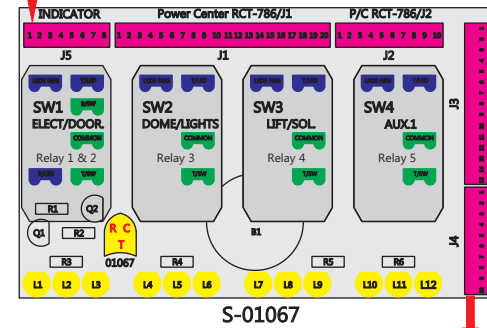

R. C. Tronics Incorporated

2573 East Kercher Road
Goshen, Indiana 46528
Toll Free 1-866-457-7790

Phone 1-574-642-3857
Fax 1-574-642-3858
<http://www.rctronics.com>

RCT-01515-0__03, 4/A, 4/B, 5A, 5B Master Switch, GMT-560 Switch 8 OEM Exhaust

Operates:
"4A, 4B, 5A, & 5B"

Operates:
"Master Switch"