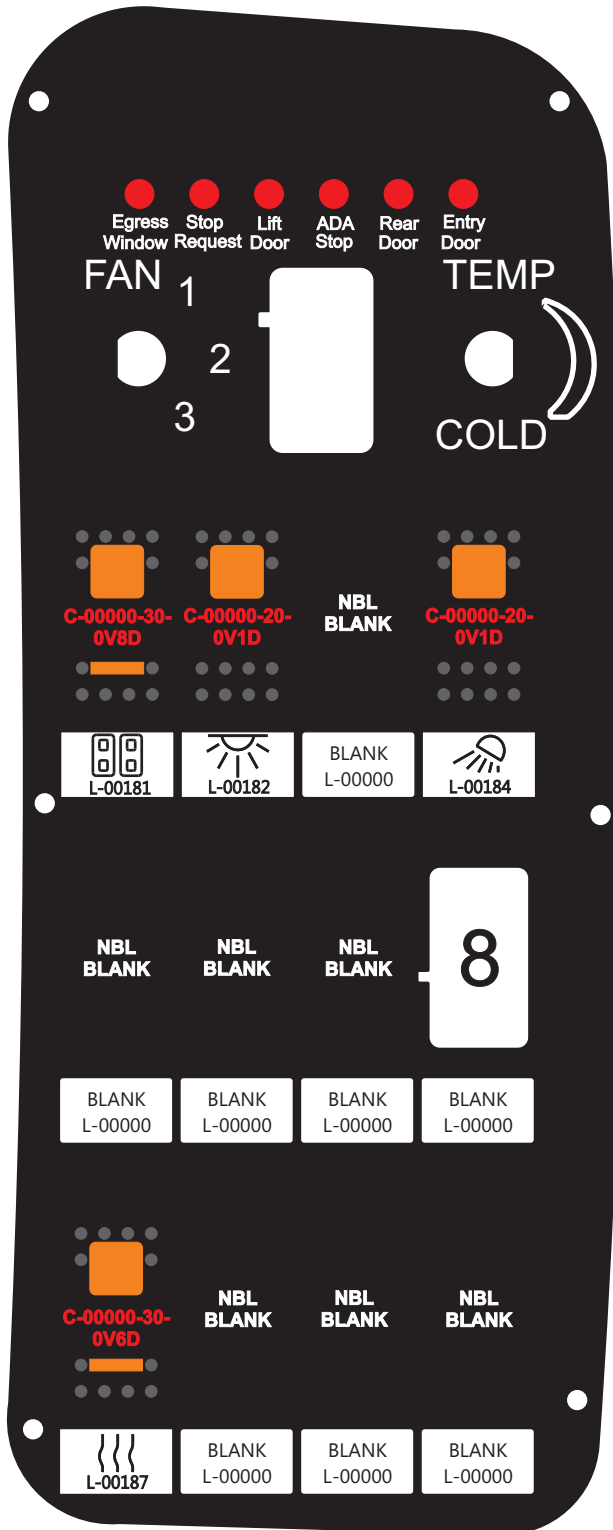

R. C. Tronics Incorporated

2573 East Kercher Road
Goshen, Indiana 46528
Toll Free 1-866-457-7790

Phone 1-574-642-3857
Fax 1-574-642-3858
<http://www.rctronics.com>

RCT-01515-0__03, 4/A, 4/B, 5A, 5B Master Switch, GMT-560 Switch 8 OEM Exhaust

FAC-01515-00000