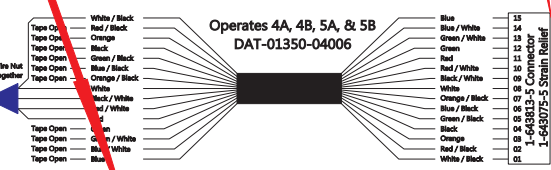

Operates:
"4A, 4B, 5A, & 5B"