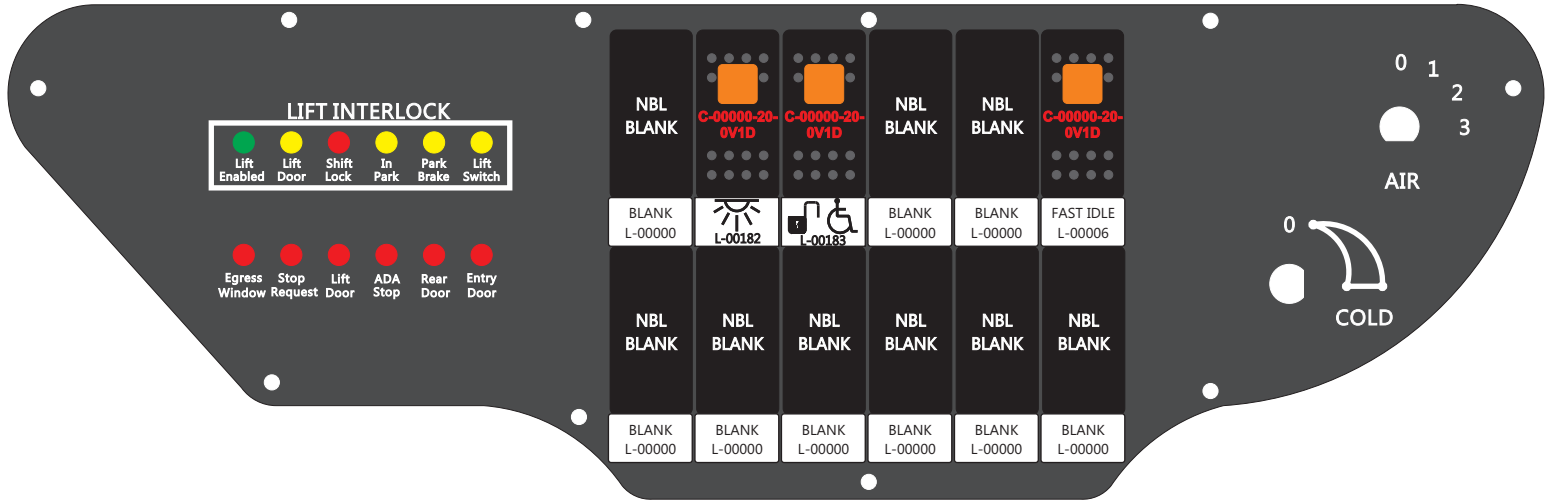

FAC-01618-00000

S-01083

Connects to BPC.
 Order Separately
 DAT-01348-00XX0

Mate-N-Loc Connector
 2 Pin Part Number 1-480700-0
 Tyco Pin Number 350570-1

Mate-N-Loc operates relays 6A, 6B & 7B with "IGNITION", on RCT-01760
 Bus Power Center connects to J4 on RCT-01083, Dash Switch Center.