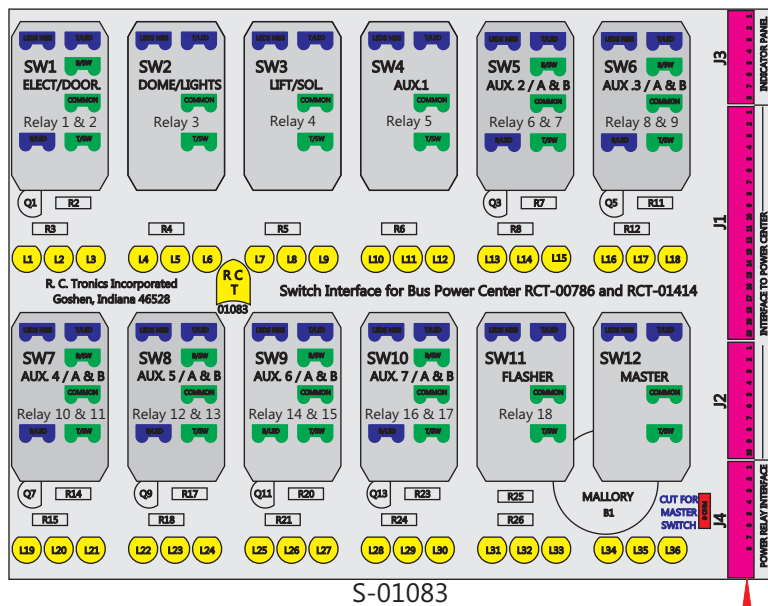

R. C. Tronics Incorporated

2573 East Kercher Road
 Goshen, Indiana 46528
 Toll Free 1-866-457-7790

Phone 1-574-642-3857
 Fax 1-574-642-3858
<http://www.rctronics.com>

RCT-01618-0__00, Relays 4A, 4B, 6A, 6B, 7B.

FAC-01618-00000

S-01083

Connects to BPC.
 Order Separately
 DAT-01348-00XX0

Mate-N-Loc Connector
 2 Pin Part Number 1-480700-0
 Tyco Pin Number 350570-1

Mate-N-Loc operates relays 6A, 6B & 7B with "IGNITION", on RCT-01760
 Bus Power Center connects to J4 on RCT-01083, Dash Switch Center.