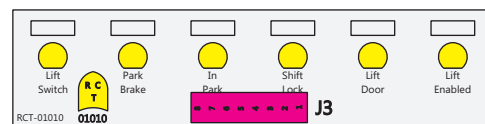

FAC-01618-00000

S-01083

DAT-01348-00016

Connects to BPC.  
 Order Separately  
 DAT-01348-00XX0

1-480700-0  
 Pin Insert End  
  
 Locating  
 RED-BLACK-VIOLET  
 Mate-N-Loc Connector  
 2 Pin Part Number 1-480700-0  
 Tyco Pin Number 350570-1