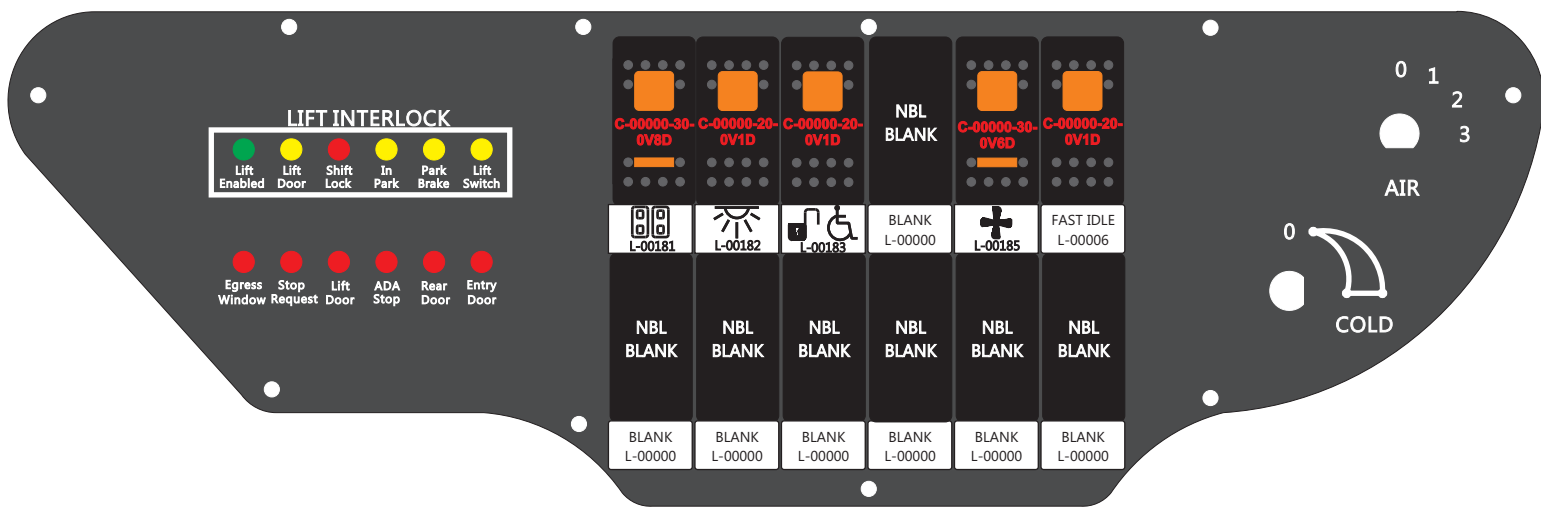

FAC-01618-00000

S-01083

DAT-01348-00016

Connects to BPC.  
 Order Separately  
 DAT-01348-00XX0

1-480700-0  
 Pin Insert End  
  
 Locating  
 RED-BLACK-VIOLET  
 Mate-N-Loc Connector  
 2 Pin Part Number 1-480700-0  
 Tyco Pin Number 350570-1

Mate-N-Loc operates relays 6A, 6B & 7B with "IGNITION", on RCT-01760  
 Bus Power Center connects to J4 on RCT-01083, Dash Switch Center.

DAT-01349-17006 (6 INCH)