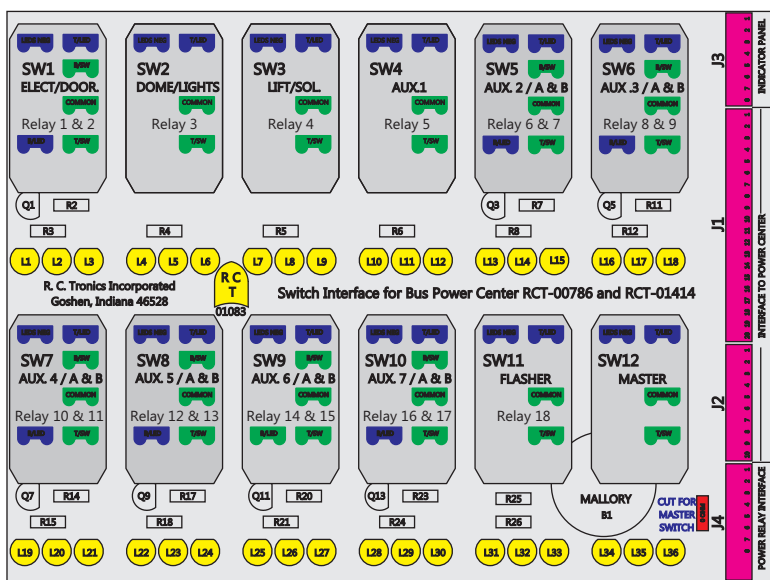

# R. C. Tronics Incorporated

2573 East Kercher Road  
 Goshen, Indiana 46528  
 Toll Free 1-866-457-7790

Phone 1-574-642-3857  
 Fax 1-574-642-3858  
<http://www.rctronics.com>

RCT-01618-0\_\_03, Relays 4A, 4B, 6A, 6B, 7B.

FAC-01618-00000

S-01083

DAT-01348-00016

Connects to BPC.  
 Order Separately  
 DAT-01348-00XX0

1-480700-0  
 Pin Insert End  
  
 Locating  
 RED-BLACK-VIOLET  
 Mate-N-Loc Connector  
 2 Pin Part Number 1-480700-0  
 Tyco Pin Number 350570-1

Mate-N-Loc operates relays 6A, 6B & 7B with "IGNITION", on RCT-01760  
 Bus Power Center connects to J4 on RCT-01083, Dash Switch Center.

DAT-01349-17006 (6 INCH)