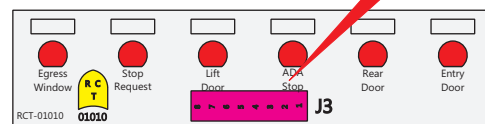

FAC-01618-00000

S-01083

DAT-01348-00016

Connects to BPC.  
 Order Separately  
 DAT-01348-00XX0

1-480700-0  
 Pin Insert End  
  
 Locating  
 RED-BLACK-VIOLET  
 Mate-N-Loc Connector  
 2 Pin Part Number 1-480700-0  
 Tyco Pin Number 350570-1