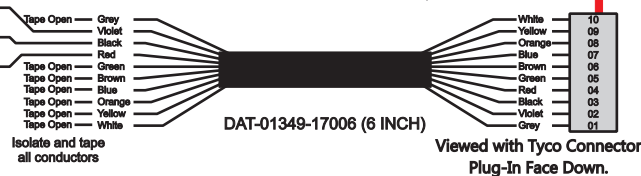

FAC-01618-00000

S-01083

DAT-01348-00016

Connects to BPC.  
 Order Separately  
 DAT-01348-00XX0

1-480700-0  
 Pin Insert End  
  
 Locating  
 RED-BLACK-VIOLET  
 Mate-N-Loc Connector  
 2 Pin Part Number 1-480700-0  
 Tyco Pin Number 350570-1

Mate-N-Loc operates relays 6A, 6B & 7B with "IGNITION", on RCT-01760  
 Bus Power Center connects to J4 on RCT-01083, Dash Switch Center.

DAT-01349-17006 (6 INCH)