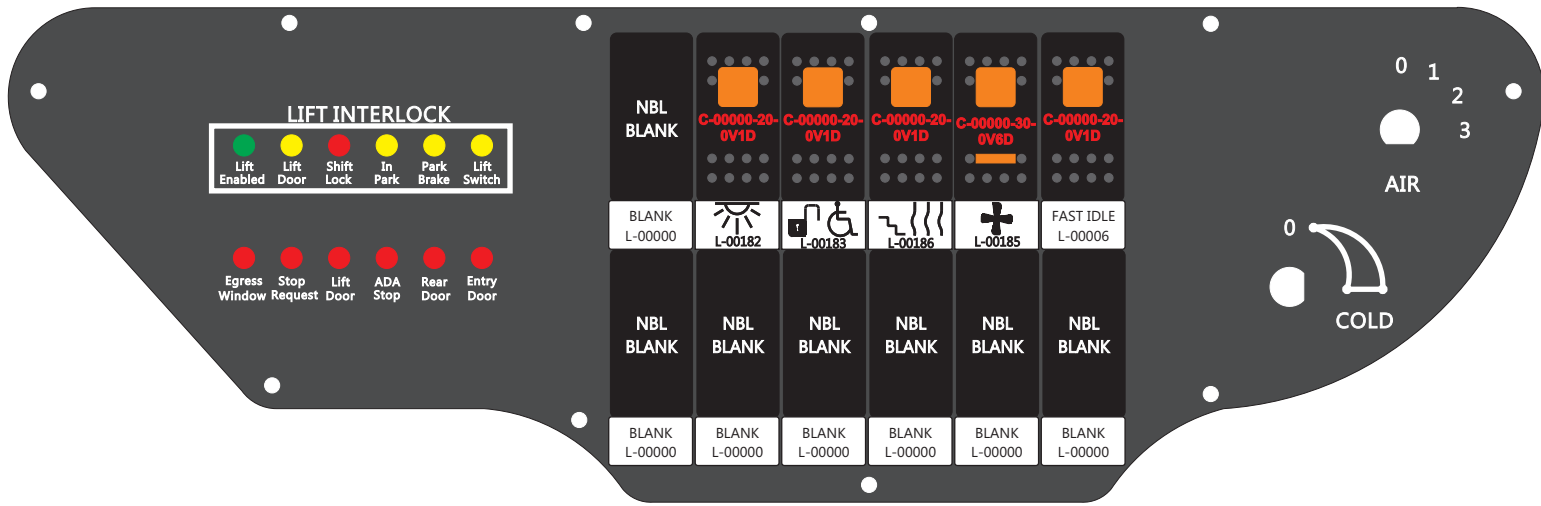

FAC-01618-00000

S-01083

Connects to BPC.
 Order Separately
 DAT-01348-00XX0

1-480700-0
 Pin Insert End

 Locating
 RED-BLACK-VIOLET
 Mate-N-Loc Connector
 2 Pin Part Number 1-480700-0
 Tyco Pin Number 350570-1

Mate-N-Loc operates relays 6A, 6B & 7B with "IGNITION", on RCT-01760
 Bus Power Center connects to J4 on RCT-01083, Dash Switch Center.