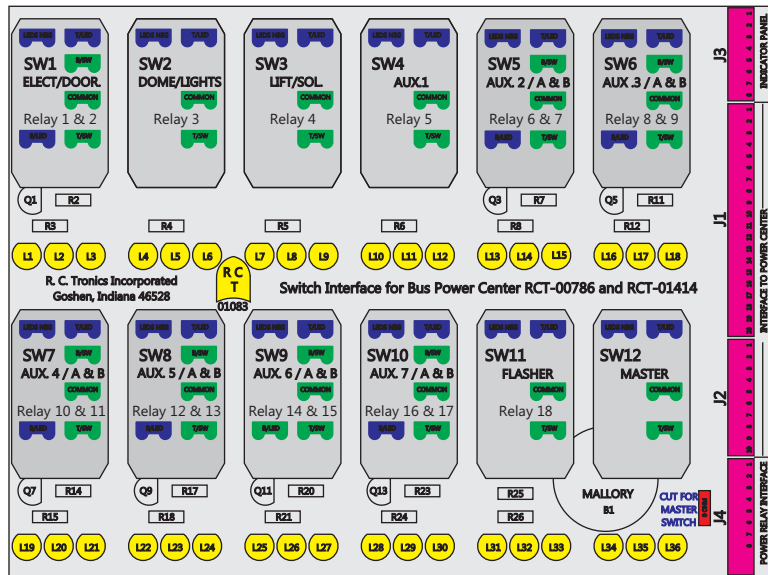

R. C. Tronics Incorporated

2573 East Kercher Road
 Goshen, Indiana 46528
 Toll Free 1-866-457-7790

Phone 1-574-642-3857
 Fax 1-574-642-3858
<http://www.rctronics.com>

RCT-01618-0__04, Relays 4A, 4B, 6A, 6B, 7B.

FAC-01618-00000

S-01083

Connects to BPC.
 Order Separately
 DAT-01348-00XX0

1-480700-0
 Pin Insert End

 Locating
 RED-BLACK-VIOLET
 Mate-N-Loc Connector
 2 Pin Part Number 1-480700-0
 Tyco Pin Number 350570-1

Mate-N-Loc operates relays 6A, 6B & 7B with "IGNITION", on RCT-01760
 Bus Power Center connects to J4 on RCT-01083, Dash Switch Center.