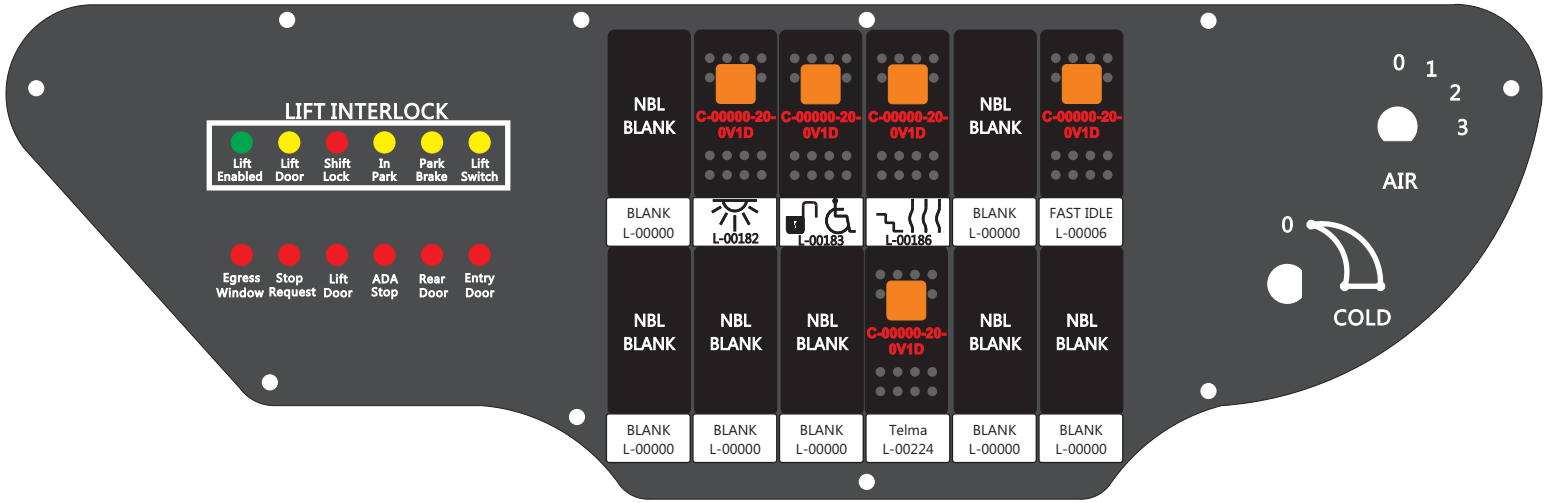

FAC-01618-00000

S-01083

Connects to BPC.
 Order Separately
 DAT-01348-00XX0

Mate-N-Loc Connector
 2 Pin Part Number 1-480700-0
 Tyco Pin Number 350570-1

Mate-N-Loc operates relays 6A, 6B & 7B with "IGNITION", on RCT-01760
 Bus Power Center connects to J4 on RCT-01083, Dash Switch Center.