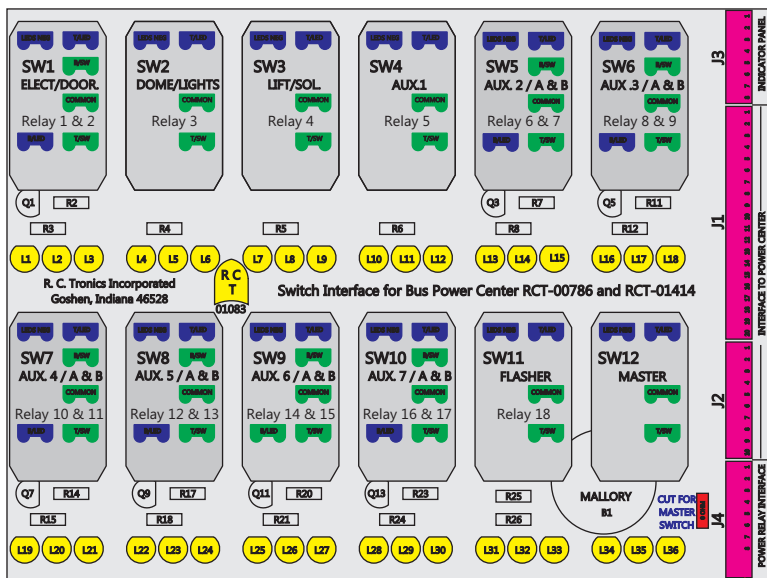

R. C. Tronics Incorporated

2573 East Kercher Road
 Goshen, Indiana 46528
 Toll Free 1-866-457-7790

Phone 1-574-642-3857
 Fax 1-574-642-3858
<http://www.rctronics.com>

RCT-01618-0__05, Relays 4A, 4B, 6A, 6B, 7B.

FAC-01618-00000

S-01083

Connects to BPC.
 Order Separately
 DAT-01348-00XX0

Mate-N-Loc Connector
 2 Pin Part Number 1-480700-0
 Tyco Pin Number 350570-1

Mate-N-Loc operates relays 6A, 6B & 7B with "IGNITION", on RCT-01760
 Bus Power Center connects to J4 on RCT-01083, Dash Switch Center.