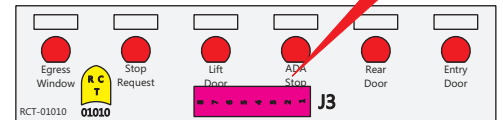

FAC-01618-00000

S-01083

Connects to BPC.
 Order Separately
 DAT-01348-00XX0

Mate-N-Loc Connector
 2 Pin Part Number 1-480700-0
 Tyco Pin Number 350570-1

Mate-N-Loc operates relays 6A, 6B & 7B with "IGNITION", on RCT-01760
 Bus Power Center connects to J4 on RCT-01083, Dash Switch Center.