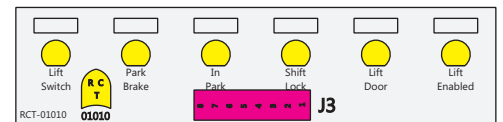

FAC-01618-00000

S-01083

Connects to BPC.
 Order Separately
 DAT-01348-00XX0

Mate-N-Loc Connector
 2 Pin Part Number 1-480700-0
 Tyco Pin Number 350570-1

Mate-N-Loc operates relays 6A, 6B & 7B with "IGNITION", on RCT-01760
 Bus Power Center connects to J4 on RCT-01083, Dash Switch Center.