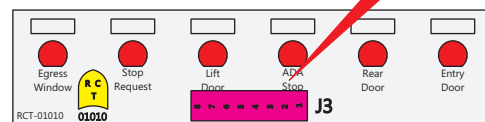

Connects to BPC.
 Order Separately
 DAT-01348-00XX0

1-480700-0
 Pin Insert End
 1 2 3
 Pin
 Locating
 RED-BLACK-VIOLET
 Mate-N-Loc Connector
 2 Pin Part Number 1-480700-0
 Tyco Pin Number 350570-1

Mate-N-Loc operates relays 6A, 6B & 7B with "IGNITION", on RCT-01760
 Bus Power Center connects to J4 on RCT-01083, Dash Switch Center.