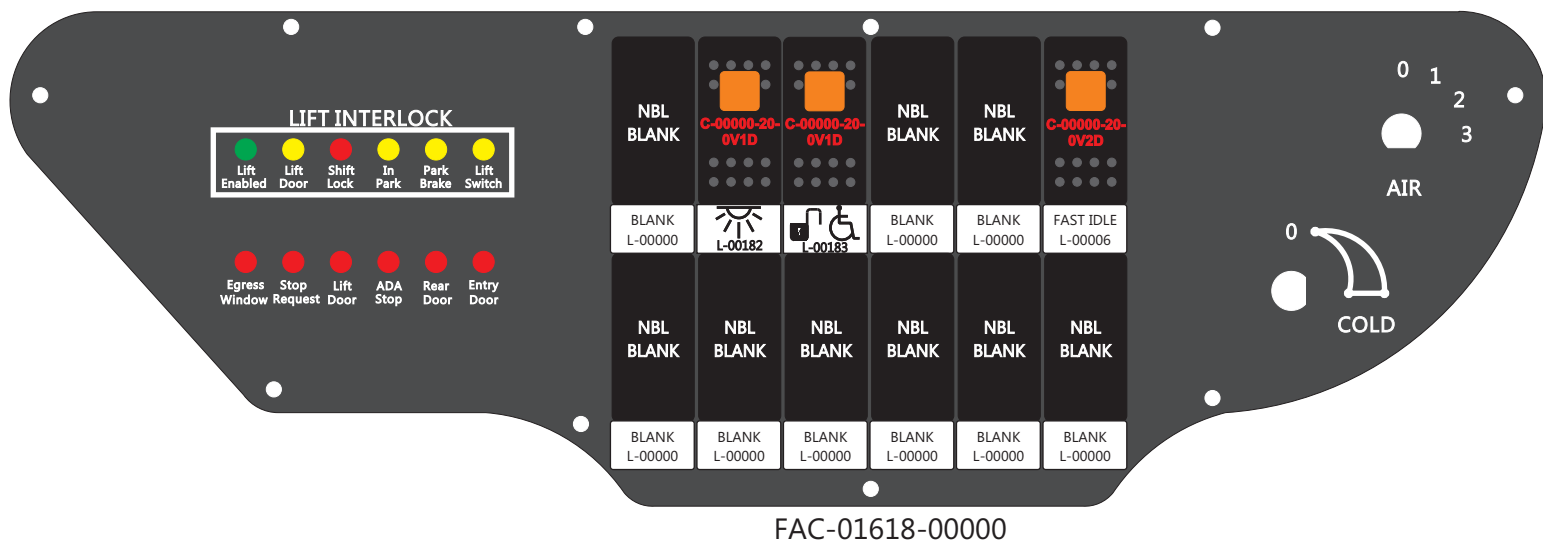

R. C. Tronics Incorporated

2573 East Kercher Road
 Goshen, Indiana 46528
 Toll Free 1-866-457-7790

Phone 1-574-642-3857
 Fax 1-574-642-3858
<http://www.rctronics.com>

RCT-01618-0__07, Relays 4A, 4B, 6A, 6B, 7B.

Connects to BPC.
 Order Separately
 DAT-01348-00XX0

1-480700-0
 Pin Insert End
 1 2 3
 Pin
 Locating
 RED-BLACK-VIOLET
 Mate-N-Loc Connector
 2 Pin Part Number 1-480700-0
 Tyco Pin Number 350570-1

Mate-N-Loc operates relays 6A, 6B & 7B with "IGNITION", on RCT-01760
 Bus Power Center connects to J4 on RCT-01083, Dash Switch Center.