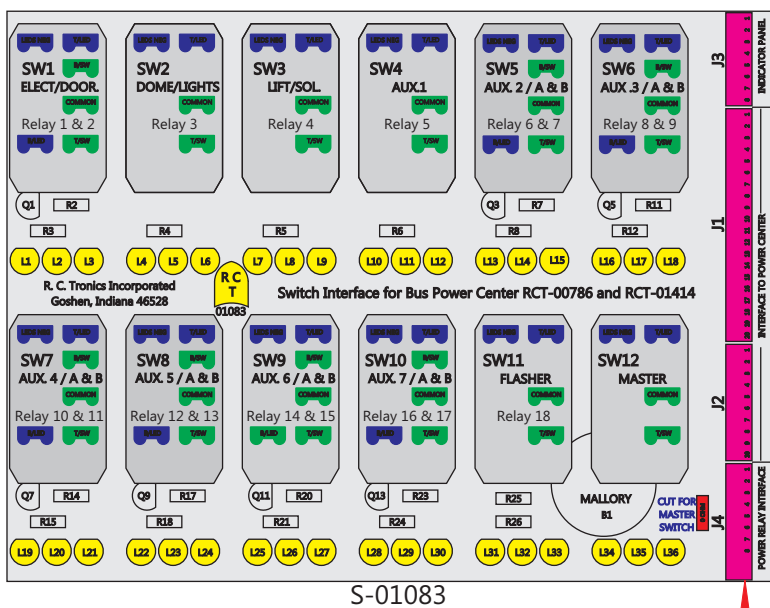

R. C. Tronics Incorporated

2573 East Kercher Road
 Goshen, Indiana 46528
 Toll Free 1-866-457-7790

Phone 1-574-642-3857
 Fax 1-574-642-3858
<http://www.rctronics.com>

RCT-01618-0__07, Relays 4A, 4B, 6A, 6B, 7B.

Connects to BPC.
 Order Separately
 DAT-01348-00XX0

1-480700-0
 Pin Insert End
 1 2 3
 Pin
 Locating
 RED-BLACK-VIOLET
 Mate-N-Loc Connector
 2 Pin Part Number 1-480700-0
 Tyco Pin Number 350570-1

Mate-N-Loc operates relays 6A, 6B & 7B with "IGNITION", on RCT-01760
 Bus Power Center connects to J4 on RCT-01083, Dash Switch Center.