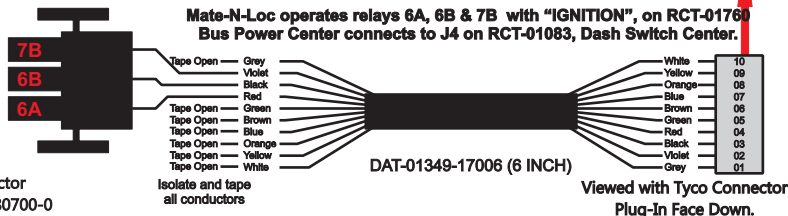

R. C. Tronics Incorporated

2573 East Kercher Road
 Goshen, Indiana 46528
 Toll Free 1-866-457-7790

Phone 1-574-642-3857
 Fax 1-574-642-3858
<http://www.rctronics.com>

RCT-01618-0__07, Relays 4A, 4B, 6A, 6B, 7B.

Connects to BPC.
 Order Separately
 DAT-01348-00XX0

1-480700-0
 Pin Insert End
 1 2 3
 Pin
 Locating
 RED-BLACK-VIOLET
 Mate-N-Loc Connector
 2 Pin Part Number 1-480700-0
 Tyco Pin Number 350570-1

Mate-N-Loc operates relays 6A, 6B & 7B with "IGNITION", on RCT-01760
 Bus Power Center connects to J4 on RCT-01083, Dash Switch Center.