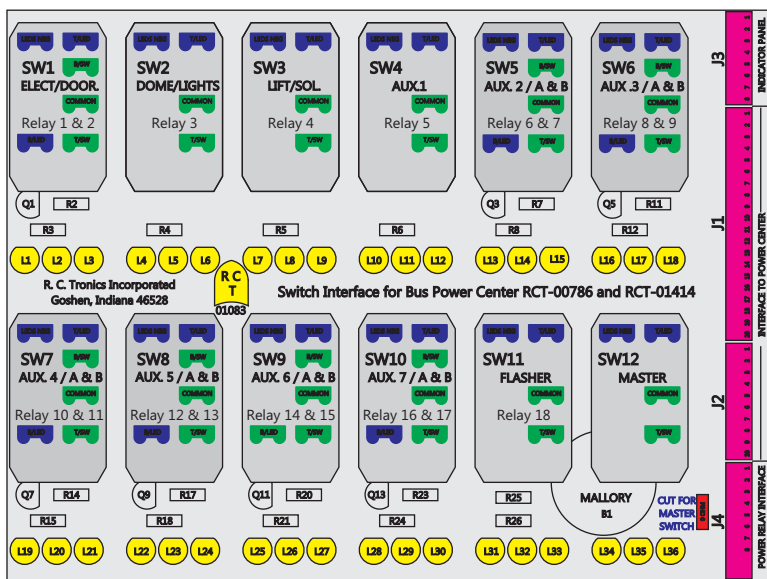

R. C. Tronics Incorporated

2573 East Kercher Road
 Goshen, Indiana 46528
 Toll Free 1-866-457-7790

Phone 1-574-642-3857
 Fax 1-574-642-3858
<http://www.rctronics.com>

RCT-01618-0__11, Relays 4A, 4B, 6A, 6B, 7B.

FAC-01618-00000

S-01083

DAT-01348-00016

Connects to BPC.
 Order Separately
 DAT-01348-00XX0

1-480700-0
 Pin Insert End

 Pin
 Locating
 RED-BLACK-VIOLET
 Mate-N-Loc Connector
 2 Pin Part Number 1-480700-0
 Tyco Pin Number 350570-1

DAT-01349-17006 (6 INCH)

Viewed with Tyco Connector Plug-In Face Down.