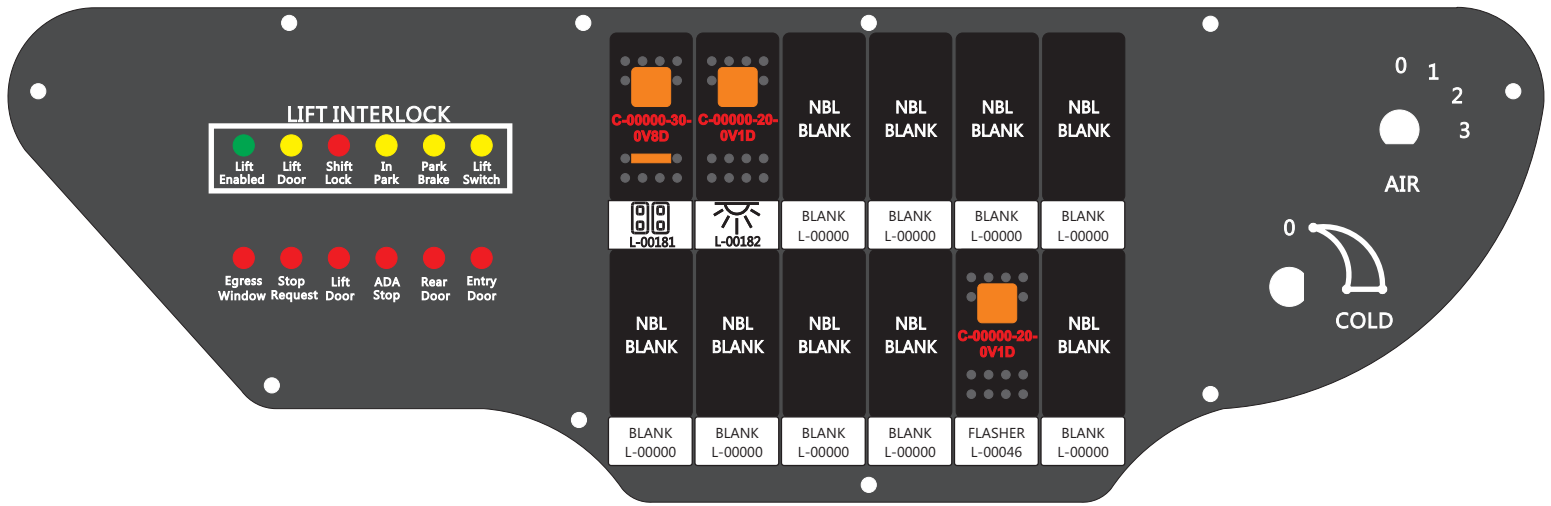

FAC-01618-00000

S-01083

DAT-01348-00016

Connects to BPC.
 Order Separately
 DAT-01348-00XX0

1-480700-0
 Pin Insert End

 Pin
 Locating
 RED-BLACK-VIOLET
 Mate-N-Loc Connector
 2 Pin Part Number 1-480700-0
 Tyco Pin Number 350570-1

DAT-01349-17006 (6 INCH)

Viewed with Tyco Connector Plug-In Face Down.