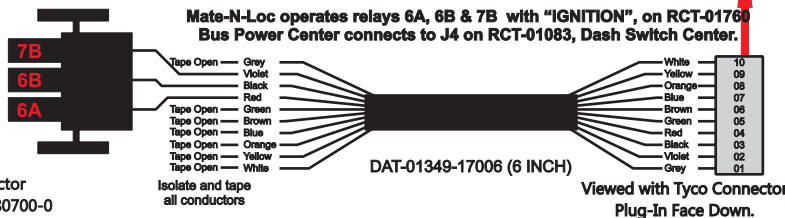

FAC-01618-00000

S-01083

DAT-01348-00016

Connects to BPC.
 Order Separately
 DAT-01348-00XX0

1-480700-0
 Pin Insert End

 Pin
 Locating
 RED-BLACK-VIOLET
 Mate-N-Loc Connector
 2 Pin Part Number 1-480700-0
 Tyco Pin Number 350570-1

DAT-01349-17006 (6 INCH)

Viewed with Tyco Connector Plug-In Face Down.