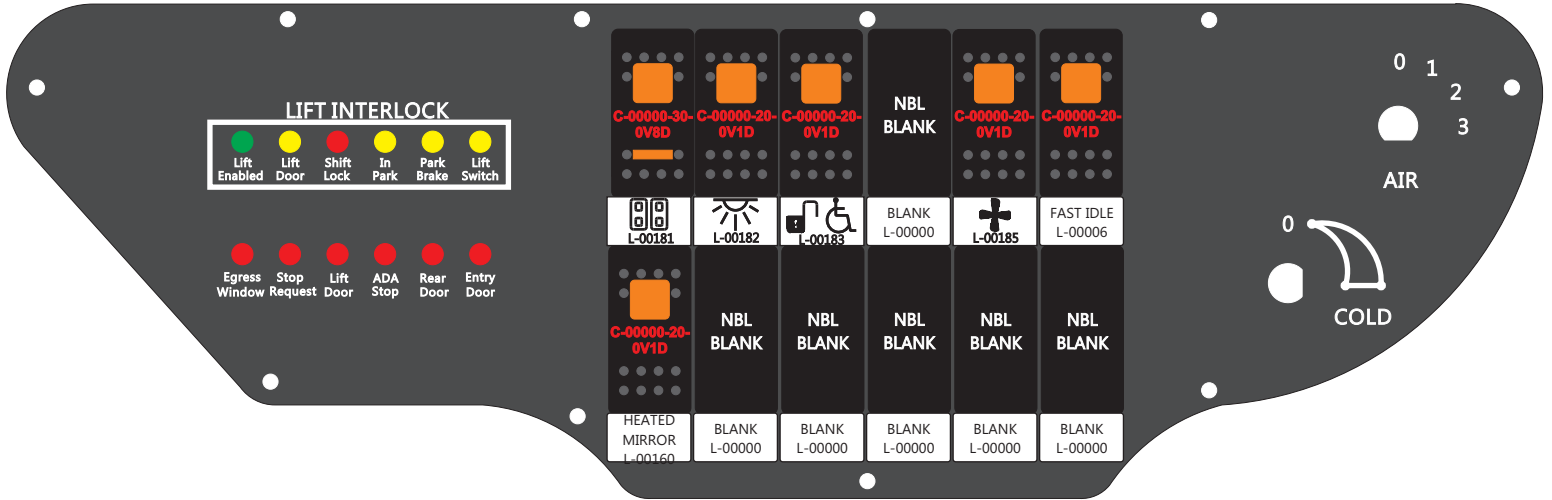

FAC-01618-00000

S-01083

Connects to BPC.
 Order Separately
 DAT-01348-00XX0

Mate-N-Loc Connector
 2 Pin Part Number 1-480700-0
 Tyco Pin Number 350570-1

Mate-N-Loc operates relays 6A, 6B & 7B with "IGNITION", on RCT-01760
 Bus Power Center connects to J4 on RCT-01083, Dash Switch Center.

DAT-01349-17006 (6 INCH)

Viewed with Tyco Connector
 Plug-In Face Down.