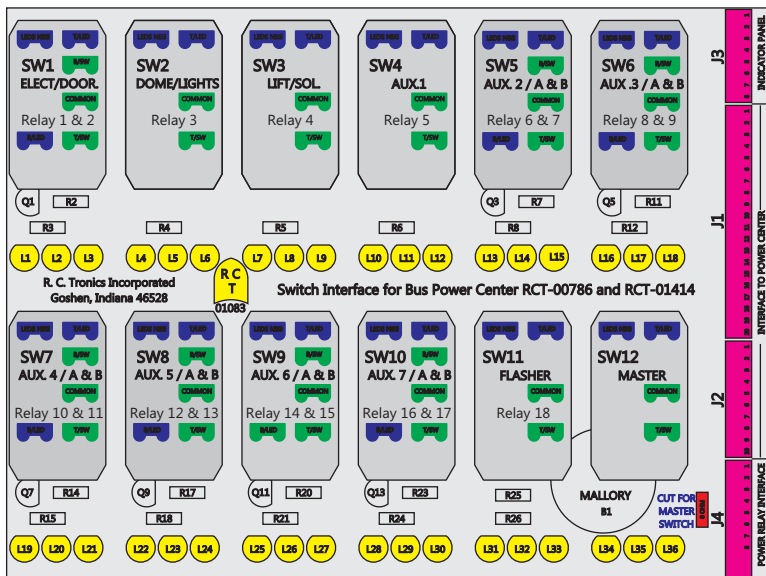

R. C. Tronics Incorporated

2573 East Kercher Road
 Goshen, Indiana 46528
 Toll Free 1-866-457-7790

Phone 1-574-642-3857
 Fax 1-574-642-3858
<http://www.rctronics.com>

RCT-01618-0_14, Relays 4A, 4B, 6A, 6B, 7B.

FAC-01618-00000

S-01083

Connects to BPC.
 Order Separately
 DAT-01348-00XX0

Mate-N-Loc Connector
 2 Pin Part Number 1-480700-0
 Tyco Pin Number 350570-1

Mate-N-Loc operates relays 6A, 6B & 7B with "IGNITION", on RCT-01760
 Bus Power Center connects to J4 on RCT-01083, Dash Switch Center.

DAT-01349-17006 (6 INCH)

Viewed with Tyco Connector
 Plug-In Face Down.