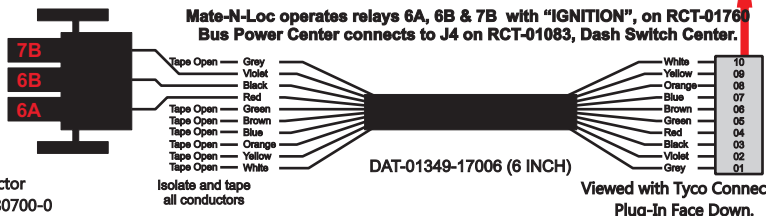

FAC-01618-00000

S-01083

Connects to BPC.
 Order Separately
 DAT-01348-00XX0

Mate-N-Loc Connector
 2 Pin Part Number 1-480700-0
 Tyco Pin Number 350570-1

Mate-N-Loc operates relays 6A, 6B & 7B with "IGNITION", on RCT-01760
 Bus Power Center connects to J4 on RCT-01083, Dash Switch Center.

DAT-01349-17006 (6 INCH)

Viewed with Tyco Connector
 Plug-In Face Down.