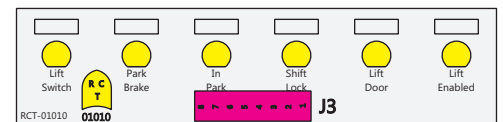

FAC-01618-00000

S-01083

Connects to BPC.
 Order Separately
 DAT-01348-00XX0

Mate-N-Loc Connector
 2 Pin Part Number 1-480700-0
 Tyco Pin Number 350570-1

Mate-N-Loc operates relays 6A, 6B & 7B with "IGNITION", on RCT-01760
 Bus Power Center connects to J4 on RCT-01083, Dash Switch Center.