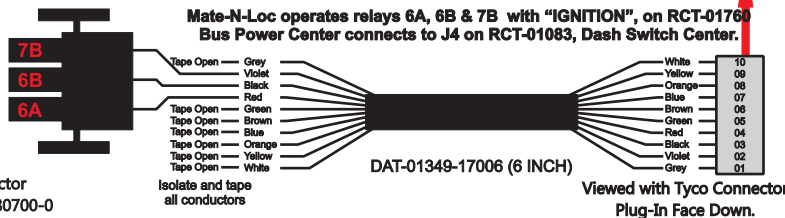

FAC-01618-00000

Connects to BPC.

Order Separately
 DAT-01348-00XX0

S-01083

1-480700-0
 Pin Insert End
 Pin
 Locating
 RED-BLACK-VIOLET
 Mate-N-Loc Connector
 2 Pin Part Number 1-480700-0
 Tyco Pin Number 350570-1

Mate-N-Loc operates relays 6A, 6B & 7B with "IGNITION", on RCT-01760
 Bus Power Center connects to J4 on RCT-01083, Dash Switch Center.

DAT-01349-17006 (6 INCH)

Viewed with Tyco Connector
 Plug-in Face Down.