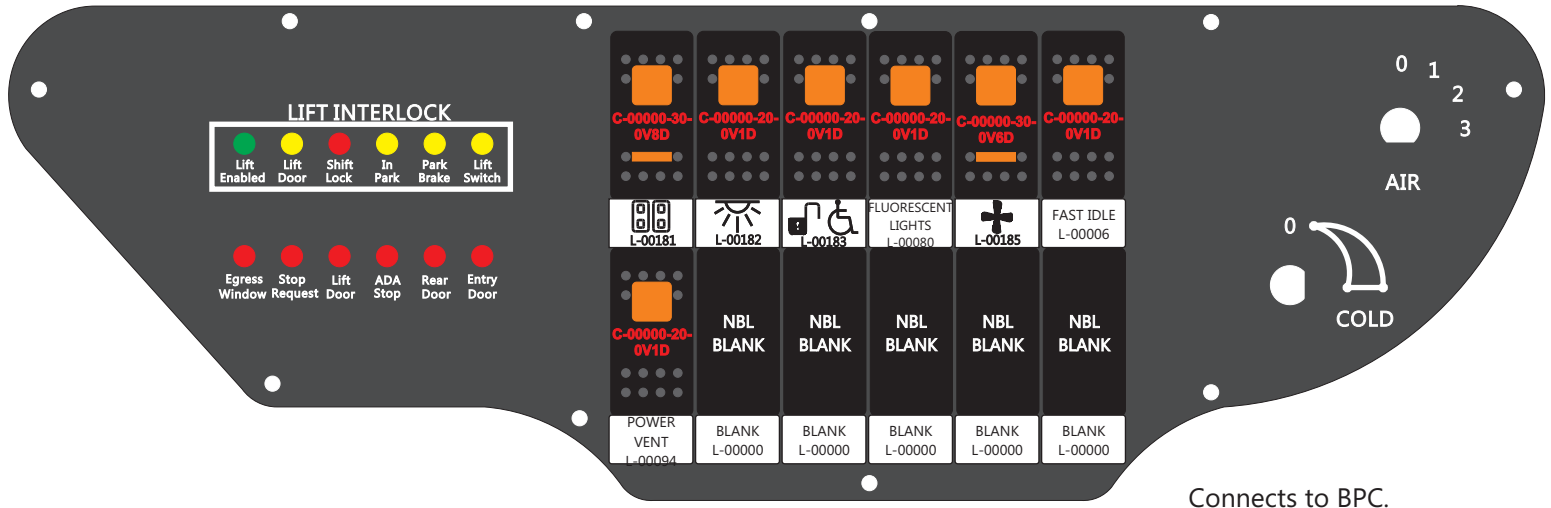

FAC-01618-00000

Connects to BPC.

Order Separately
 DAT-01348-00XX0

S-01083

1-480700-0
 Pin Insert End
 Pin
 Locating
 RED-BLACK-VIOLET
 Mate-N-Loc Connector
 2 Pin Part Number 1-480700-0
 Tyco Pin Number 350570-1

Mate-N-Loc operates relays 6A, 6B & 7B with "IGNITION", on RCT-01760
 Bus Power Center connects to J4 on RCT-01083, Dash Switch Center.

DAT-01349-17006 (6 INCH)

Viewed with Tyco Connector
 Plug-in Face Down.