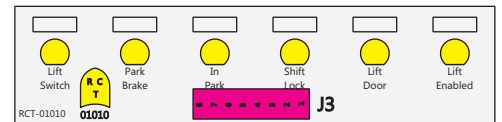

FAC-01618-00000

Connects to BPC.

Order Separately
 DAT-01348-00XX0

S-01083

1-480700-0
 Pin Insert End
 Pin
 Locating
 RED-BLACK-VIOLET
 Mate-N-Loc Connector
 2 Pin Part Number 1-480700-0
 Tyco Pin Number 350570-1