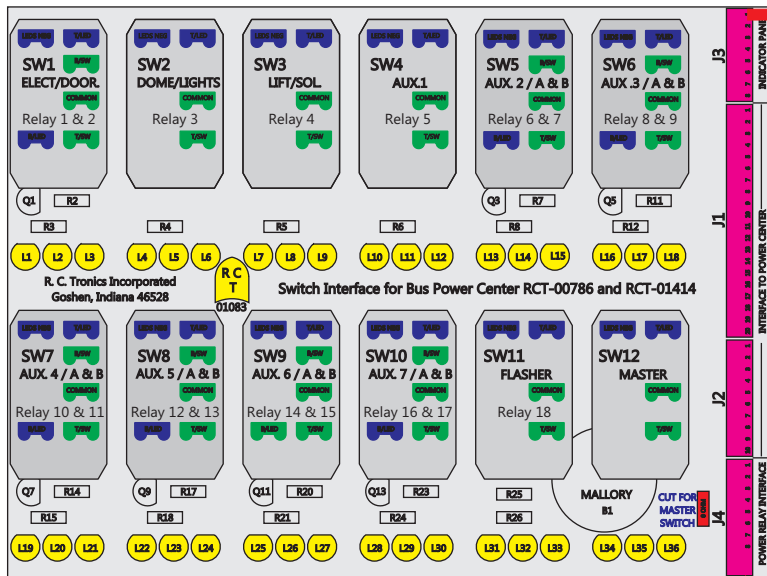

R. C. Tronics Incorporated

2573 East Kercher Road
 Goshen, Indiana 46528
 Toll Free 1-866-457-7790

Phone 1-574-642-3857
 Fax 1-574-642-3858
<http://www.rctronics.com>

RCT-01618-0__16, Relays 4A, 4B, 6A, 6B, 7B.

FAC-01618-00000

Connects to BPC.

Order Separately
 DAT-01348-00XX0

S-01083

1-480700-0
 Pin Insert End
 Pin
 Locating
 RED-BLACK-VIOLET
 Mate-N-Loc Connector
 2 Pin Part Number 1-480700-0
 Tyco Pin Number 350570-1

Mate-N-Loc operates relays 6A, 6B & 7B with "IGNITION", on RCT-01760
 Bus Power Center connects to J4 on RCT-01083, Dash Switch Center.

DAT-01349-17006 (6 INCH)

Viewed with Tyco Connector
 Plug-in Face Down.