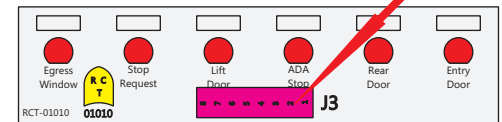

FAC-01618-00000

Connects to BPC.

Order Separately
 DAT-01348-00XX0

S-01083

1-480700-0
 Pin Insert End
 Pin
 Locating
 RED-BLACK-VIOLET
 Mate-N-Loc Connector
 2 Pin Part Number 1-480700-0
 Tyco Pin Number 350570-1