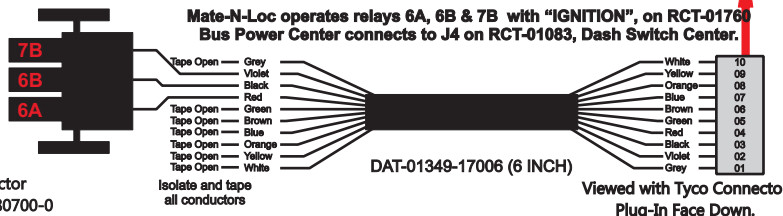

R. C. Tronics Incorporated

2573 East Kercher Road
 Goshen, Indiana 46528
 Toll Free 1-866-457-7790

Phone 1-574-642-3857
 Fax 1-574-642-3858
<http://www.rctronics.com>

RCT-01618-0_17, Relays 4A, 4B, 6A, 6B, 7B.

FAC-01618-00000

Connects to BPC.
 Order Separately
 DAT-01348-00XX0

Mate-N-Loc Connector
 2 Pin Part Number 1-480700-0
 Tyco Pin Number 350570-1

Mate-N-Loc operates relays 6A, 6B & 7B with "IGNITION", on RCT-01760
 Bus Power Center connects to J4 on RCT-01083, Dash Switch Center.

DAT-01349-17006 (6 INCH)
 Viewed with Tyco Connector Plug-In Face Down.