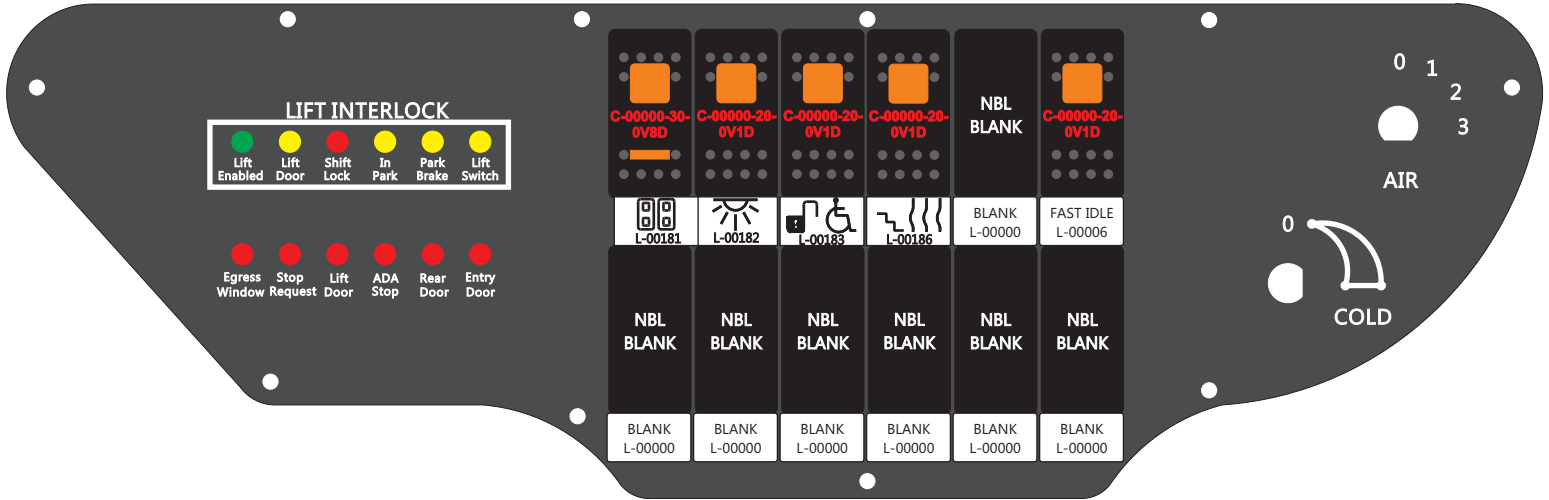

FAC-01618-00000

Connects to BPC.
 Order Separately
 DAT-01348-00XX0

Mate-N-Loc Connector
 2 Pin Part Number 1-480700-0
 Tyco Pin Number 350570-1

Mate-N-Loc operates relays 6A, 6B & 7B with "IGNITION", on RCT-01760
 Bus Power Center connects to J4 on RCT-01083, Dash Switch Center.

DAT-01349-17006 (6 INCH)
 Viewed with Tyco Connector Plug-In Face Down.