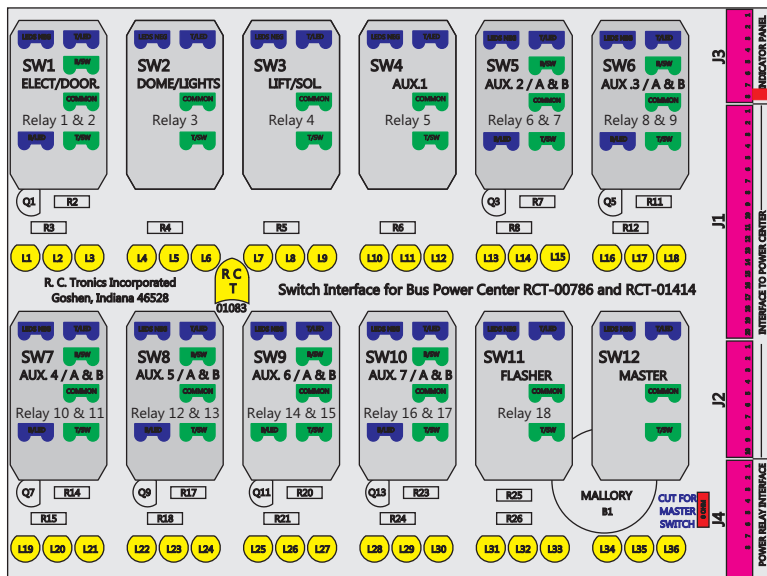

R. C. Tronics Incorporated

2573 East Kercher Road
 Goshen, Indiana 46528
 Toll Free 1-866-457-7790

Phone 1-574-642-3857
 Fax 1-574-642-3858
<http://www.rctronics.com>

RCT-01618-0_17, Relays 4A, 4B, 6A, 6B, 7B.

FAC-01618-00000

Connects to BPC.
 Order Separately
 DAT-01348-00XX0

Mate-N-Loc Connector
 2 Pin Part Number 1-480700-0
 Tyco Pin Number 350570-1

Mate-N-Loc operates relays 6A, 6B & 7B with "IGNITION", on RCT-01760
 Bus Power Center connects to J4 on RCT-01083, Dash Switch Center.

DAT-01349-17006 (6 INCH)
 Viewed with Tyco Connector Plug-In Face Down.