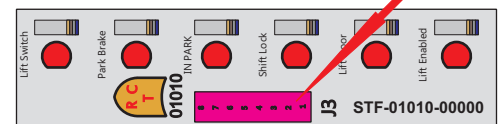

FAC-01618-00000

Connects to BPC.
 Order Separately
 DAT-01348-00XX0

Mate-N-Loc Connector
 2 Pin Part Number 1-480700-0
 Tyco Pin Number 350570-1

Mate-N-Loc operates relays 6A, 6B & 7B with "IGNITION", on RCT-01760
 Bus Power Center connects to J4 on RCT-01083, Dash Switch Center.