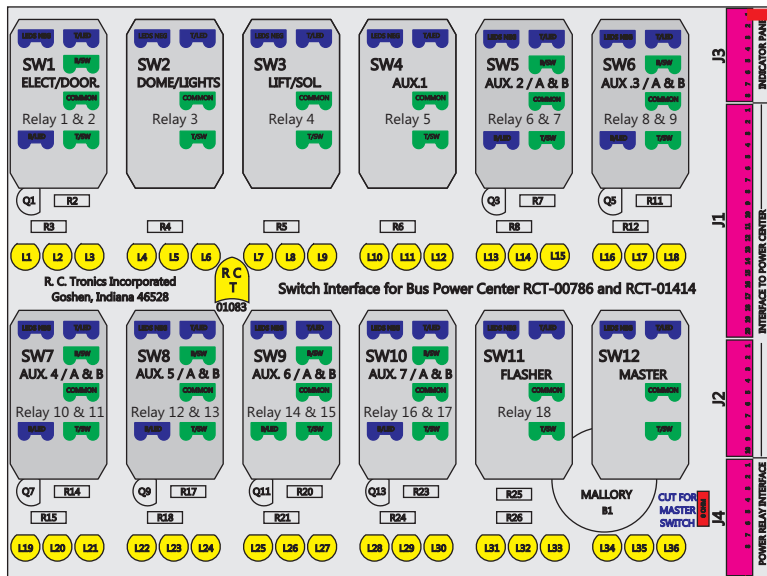

R. C. Tronics Incorporated

2573 East Kercher Road
 Goshen, Indiana 46528
 Toll Free 1-866-457-7790

Phone 1-574-642-3857
 Fax 1-574-642-3858
<http://www.rctronics.com>

RCT-01618-0_20, Relays 4A, 4B, 6A, 6B, 7B.

FAC-01618-00000

Connects to BPC.
 Order Separately
 DAT-01348-00XX0

S-01083

Mate-N-Loc Connector
 2 Pin Part Number 1-480700-0
 Tyco Pin Number 350570-1

Mate-N-Loc operates relays 6A, 6B & 7B with 'IGNITION', on RCT-01760 Bus Power Center connects to J4 on RCT-01083, Dash Switch Center.