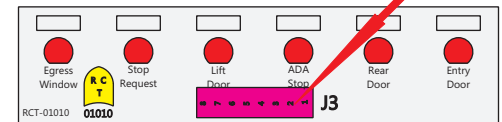

FAC-01618-00000

Connects to BPC.
 Order Separately
 DAT-01348-00XX0

S-01083

Mate-N-Loc Connector
 2 Pin Part Number 1-480700-0
 Tyco Pin Number 350570-1

Mate-N-Loc operates relays 6A, 6B & 7B with 'IGNITION', on RCT-01760 Bus Power Center connects to J4 on RCT-01083, Dash Switch Center.