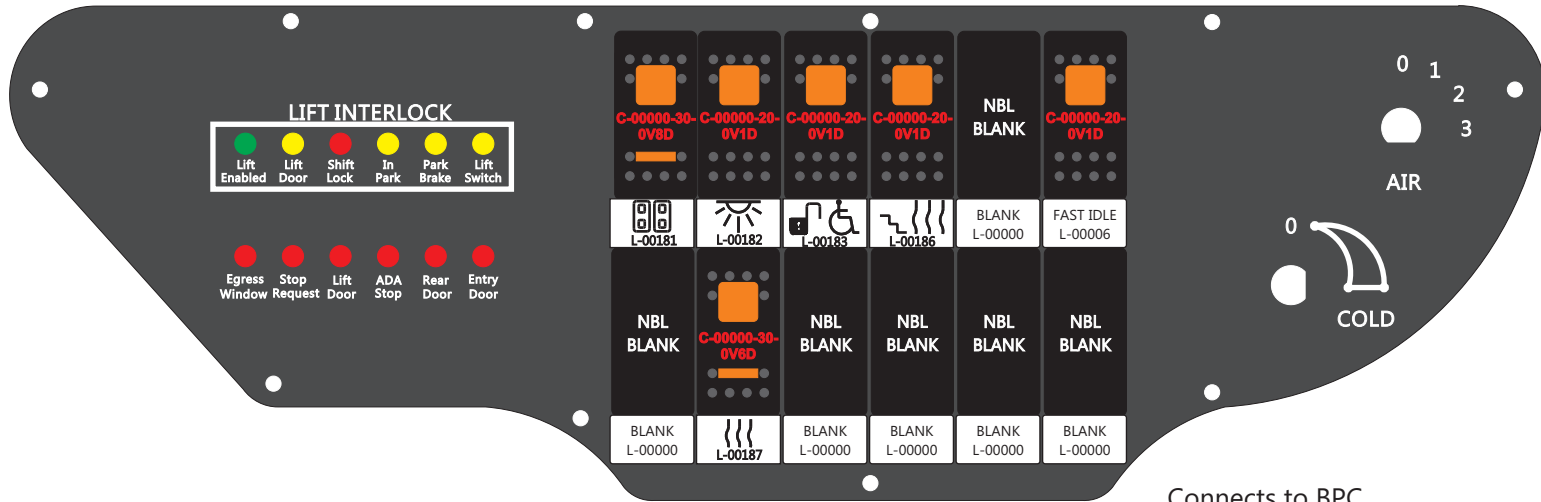

FAC-01618-00000

Connects to BPC.
 Order Separately
 DAT-01348-00XX0

S-01083

Mate-N-Loc Connector
 2 Pin Part Number 1-480700-0
 Tyco Pin Number 350570-1

Mate-N-Loc operates relays 6A, 6B & 7B with 'IGNITION', on RCT-01760 Bus Power Center connects to J4 on RCT-01083, Dash Switch Center.