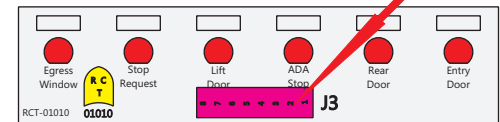

FAC-01618-00000

Connects to BPC.
 Order Separately
 DAT-01348-00XX0

S-01083

1-480700-0
 Pin Insert End
 Pin Locating
 RED-BLACK-VIOLET
 Mate-N-Loc Connector
 2 Pin Part Number 1-480700-0
 Tyco Pin Number 350570-1