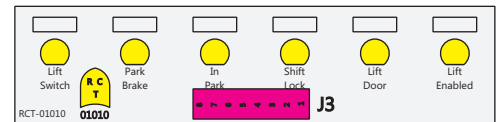

FAC-01618-00000

Connects to BPC.
 Order Separately
 DAT-01348-00XX0

S-01083

1-480700-0
 Pin Insert End
 Pin Locating
 RED-BLACK-VIOLET
 Mate-N-Loc Connector
 2 Pin Part Number 1-480700-0
 Tyco Pin Number 350570-1