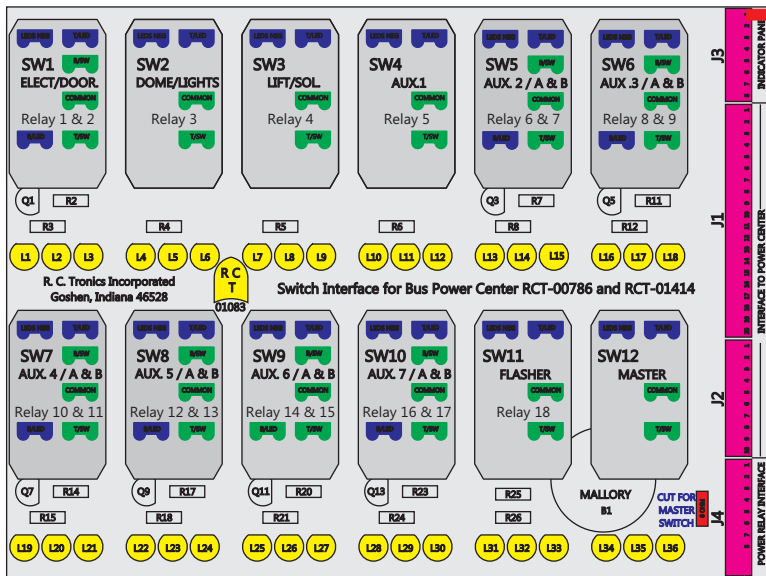

R. C. Tronics Incorporated

2573 East Kercher Road
 Goshen, Indiana 46528
 Toll Free 1-866-457-7790

Phone 1-574-642-3857
 Fax 1-574-642-3858
<http://www.rctronics.com>

RCT-01618-0_21, Relays 4A, 4B, 6A, 6B, 7B.

FAC-01618-00000

Connects to BPC.
 Order Separately
 DAT-01348-00XX0

S-01083

1-480700-0
 Pin Insert End
 Pin Locating
 RED-BLACK-VIOLET
 Mate-N-Loc Connector
 2 Pin Part Number 1-480700-0
 Tyco Pin Number 350570-1

Mate-N-Loc operates relays 6A, 6B & 7B with 'IGNITION', on RCT-01760 Bus Power Center connects to J4 on RCT-01083, Dash Switch Center.

Viewed with Tyco Connector Plug-in Face Down.