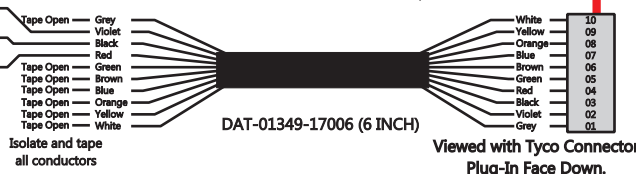

FAC-01618-00000

Connects to BPC.
 Order Separately
 DAT-01348-00XX0

S-01083

1-480700-0
 Pin Insert End
 Pin Locating
 RED-BLACK-VIOLET
 Mate-N-Loc Connector
 2 Pin Part Number 1-480700-0
 Tyco Pin Number 350570-1

Mate-N-Loc operates relays 6A, 6B & 7B with 'IGNITION', on RCT-01760 Bus Power Center connects to J4 on RCT-01083, Dash Switch Center.

Viewed with Tyco Connector Plug-in Face Down.