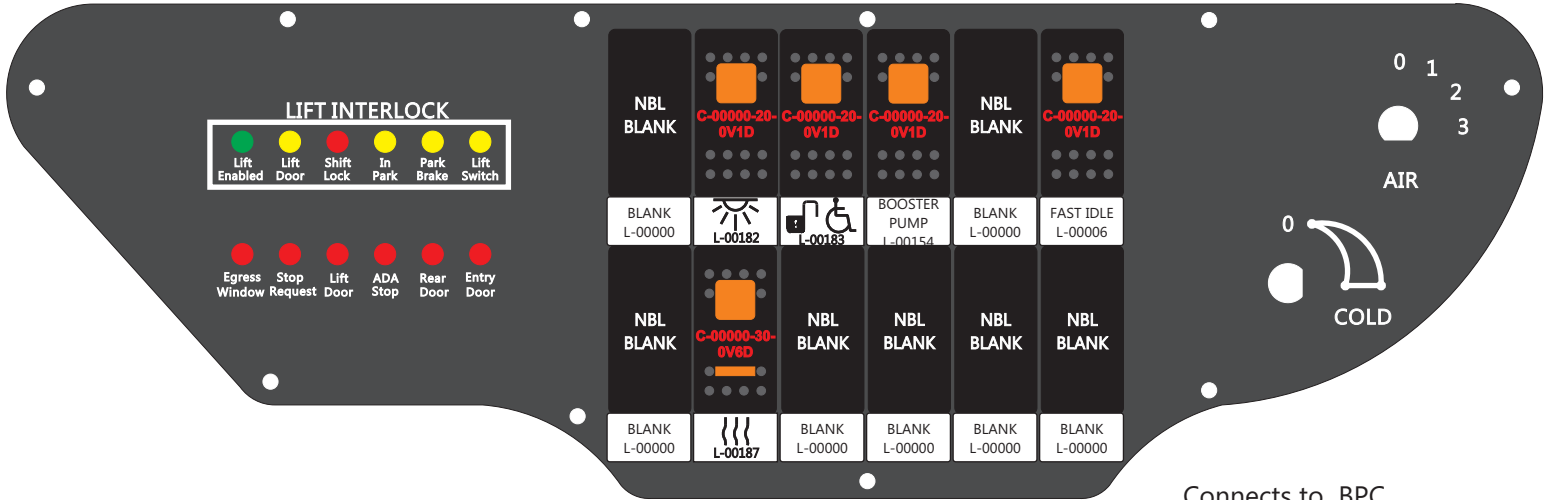

FAC-01618-00000

Connects to BPC.
 Order Separately
 DAT-01348-00XX0

S-01083

1-480700-0
 Pin Insert End
 Pin Locating
 RED-BLACK-VIOLET
 Mate-N-Loc Connector
 2 Pin Part Number 1-480700-0
 Tyco Pin Number 350570-1

Mate-N-Loc operates relays 6A, 6B & 7B with 'IGNITION', on RCT-01760 Bus Power Center connects to J4 on RCT-01083, Dash Switch Center.

Viewed with Tyco Connector Plug-in Face Down.