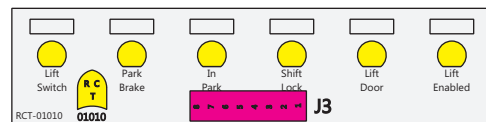

FAC-01618-00000

Connects to BPC.
 Order Separately
 DAT-01348-00XX0

S-01083

1-480700-0
 Pin Insert End
 Pin
 Locating
 RED-BLACK-VIOLET
 Mate-N-Loc Connector
 2 Pin Part Number 1-480700-0
 Tyco Pin Number 350570-1

Mate-N-Loc operates relays 6A, 6B & 7B with "IGNITION", on RCT-01760
 Bus Power Center connects to J4 on RCT-01083, Dash Switch Center.

DAT-01349-17006 (6 INCH)

Viewed with Tyco Connector
 Plug-in Face Down.