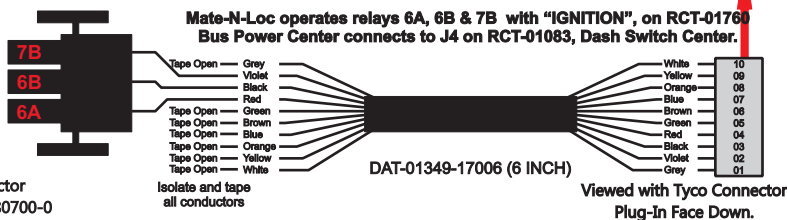

FAC-01618-00000

Connects to BPC.
 Order Separately
 DAT-01348-00XX0

S-01083

1-480700-0
 Pin Insert End
 Pin
 Locating
 RED-BLACK-VIOLET
 Mate-N-Loc Connector
 2 Pin Part Number 1-480700-0
 Tyco Pin Number 350570-1

Mate-N-Loc operates relays 6A, 6B & 7B with "IGNITION", on RCT-01760
 Bus Power Center connects to J4 on RCT-01083, Dash Switch Center.

DAT-01349-17006 (6 INCH)

Viewed with Tyco Connector
 Plug-in Face Down.