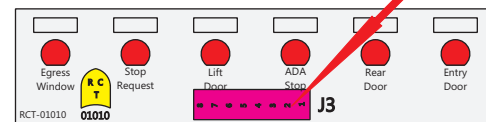

FAC-01618-00000

Connects to BPC.
 Order Separately
 DAT-01348-00XX0

S-01083

1-480700-0
 Pin Insert End
 Pin
 Locating
 RED-BLACK-VIOLET
 Mate-N-Loc Connector
 2 Pin Part Number 1-480700-0
 Tyco Pin Number 350570-1