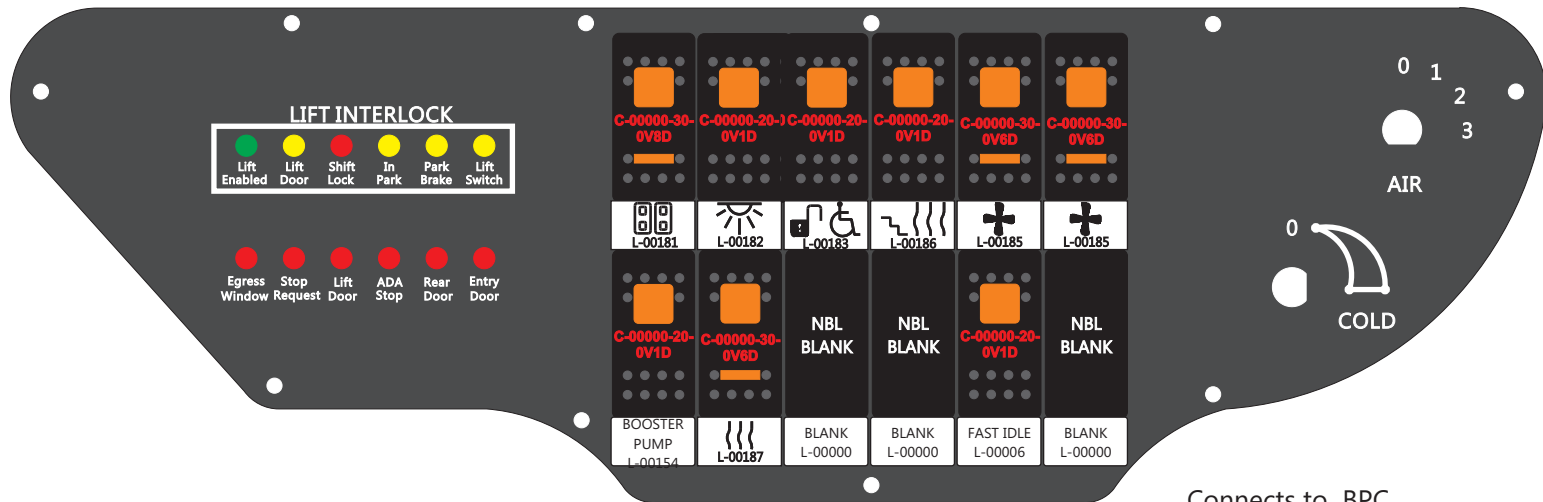

FAC-01618-00000

Connects to BPC.
 Order Separately
 DAT-01348-00XX0

S-01083

1-480700-0
 Pin Insert End
 Pin
 Locating
 RED-BLACK-VIOLET
 Mate-N-Loc Connector
 2 Pin Part Number 1-480700-0
 Tyco Pin Number 350570-1

Mate-N-Loc operates relays 6A, 6B & 7B with "IGNITION", on RCT-01760
 Bus Power Center connects to J4 on RCT-01083, Dash Switch Center.

DAT-01349-17006 (6 INCH)

Viewed with Tyco Connector
 Plug-in Face Down.