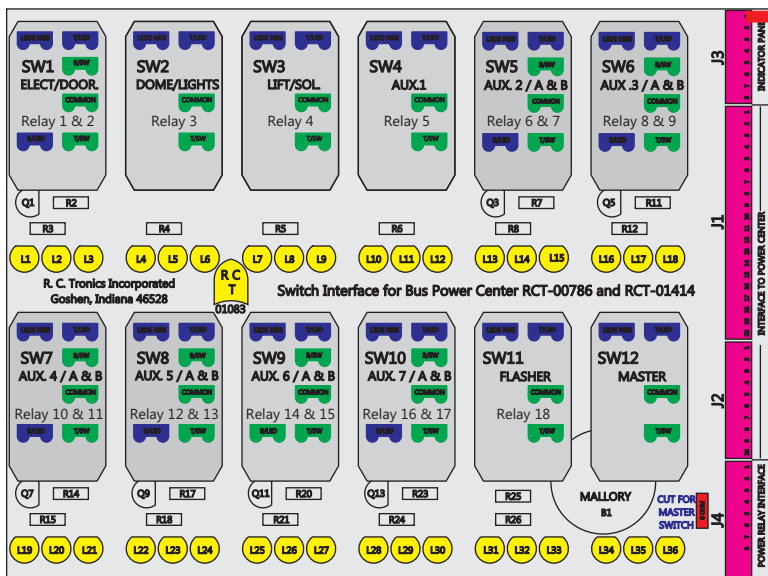

R. C. Tronics Incorporated

2573 East Kercher Road
 Goshen, Indiana 46528
 Toll Free 1-866-457-7790

Phone 1-574-642-3857
 Fax 1-574-642-3858
<http://www.rctronics.com>

RCT-01618-0__22, Relays 4A, 4B, 6A, 6B, 7B.

FAC-01618-00000

Connects to BPC.
 Order Separately
 DAT-01348-00XX0

S-01083

1-480700-0
 Pin Insert End
 Pin
 Locating
 RED-BLACK-VIOLET
 Mate-N-Loc Connector
 2 Pin Part Number 1-480700-0
 Tyco Pin Number 350570-1

Mate-N-Loc operates relays 6A, 6B & 7B with "IGNITION", on RCT-01760
 Bus Power Center connects to J4 on RCT-01083, Dash Switch Center.

DAT-01349-17006 (6 INCH)

Viewed with Tyco Connector
 Plug-in Face Down.