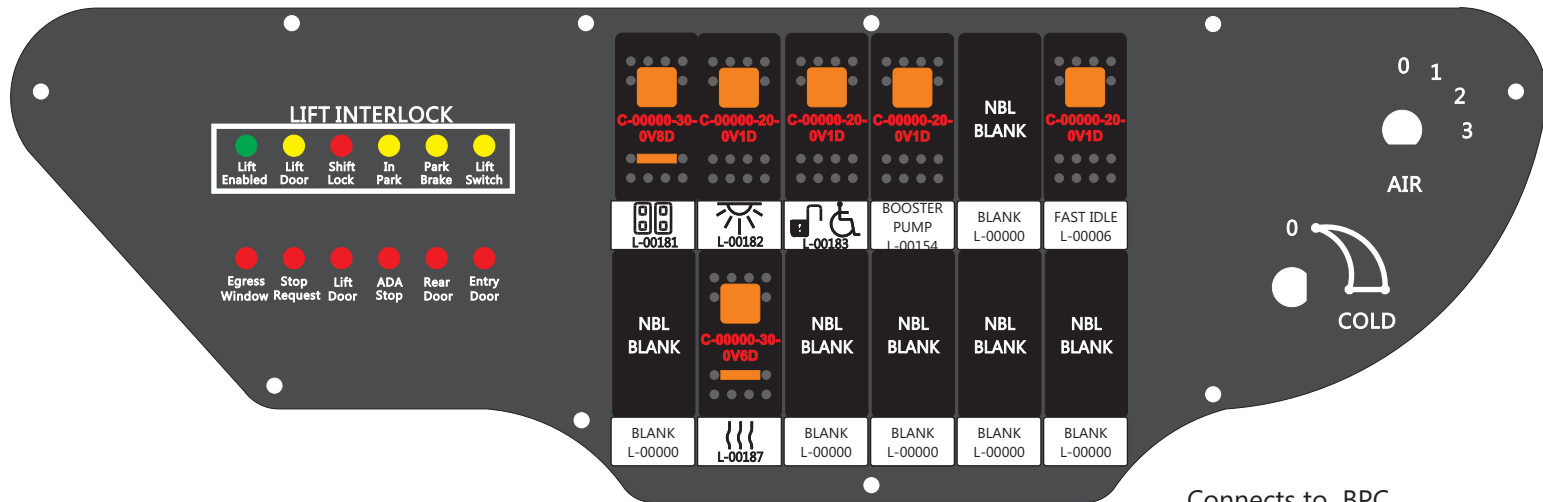

R. C. Tronics Incorporated

2573 East Kercher Road
Goshen, Indiana 46528
Toll Free 1-866-457-7790

Phone 1-574-642-3857
Fax 1-574-642-3858
<http://www.rctronics.com>

RCT-01618-0_23, Relays 4A, 4B, 6A, 6B, 7B.