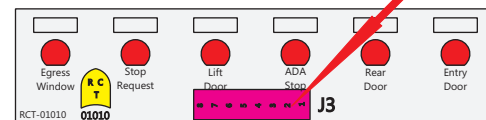

R. C. Tronics Incorporated

2573 East Kercher Road
Goshen, Indiana 46528
Toll Free 1-866-457-7790

Phone 1-574-642-3857
Fax 1-574-642-3858
<http://www.rctronics.com>

RCT-01618-0_23, Relays 4A, 4B, 6A, 6B, 7B.

FAC-01618-00000

Connects to BPC.
Order Separately
DAT-01348-00XX0

S-01083

Mate-N-Loc operates relays 6A, 6B & 7B with "IGNITION", on RCT-01760
Bus Power Center connects to J4 on RCT-01083, Dash Switch Center.