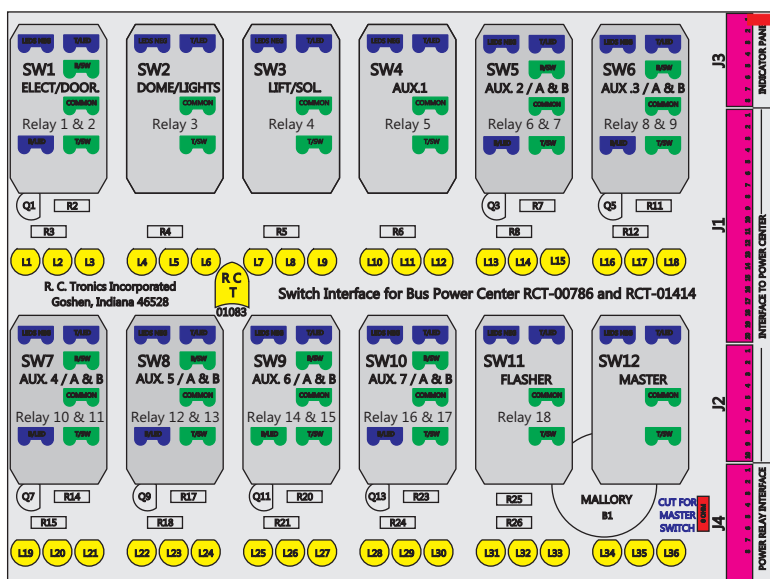

FAC-01618-00000

Connects to BPC.
Order Separately
DAT-01348-00XX0

S-01083