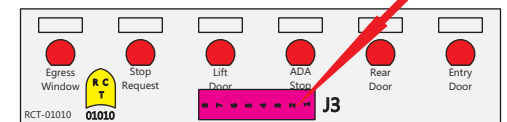

FAC-01618-00000

Connects to BPC.  
 Order Separately  
 DAT-01348-00XX0

S-01083

1-480700-0  
 Pin Insert End  
 Pin  
 Locating  
 RED-BLACK-VIOLET  
 Mate-N-Loc Connector  
 2 Pin Part Number 1-480700-0  
 Tyco Pin Number 350570-1