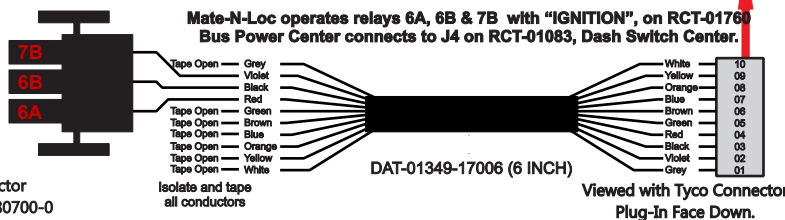

FAC-01618-00000

Connects to BPC.  
 Order Separately  
 DAT-01348-00XX0

S-01083

1-480700-0  
 Pin Insert End  
 Pin  
 Locating  
 RED-BLACK-VIOLET  
 Mate-N-Loc Connector  
 2 Pin Part Number 1-480700-0  
 Tyco Pin Number 350570-1

Mate-N-Loc operates relays 6A, 6B & 7B with "IGNITION", on RCT-01760  
 Bus Power Center connects to J4 on RCT-01083, Dash Switch Center.

DAT-01349-17006 (6 INCH)