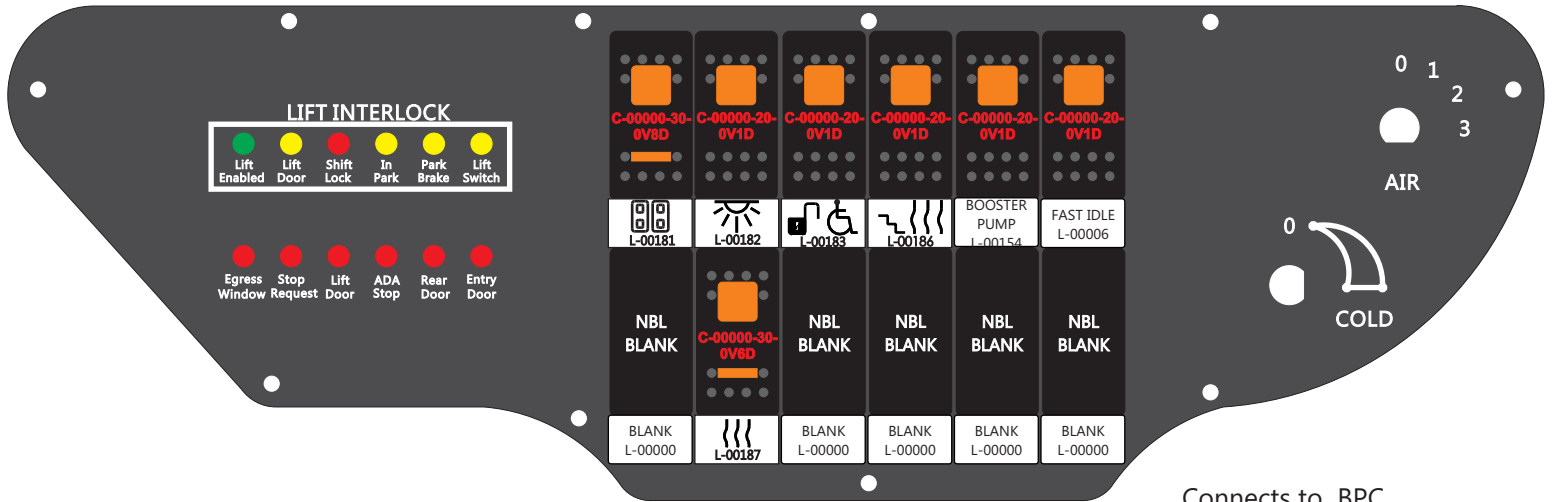

FAC-01618-00000

Connects to BPC.  
 Order Separately  
 DAT-01348-00XX0

S-01083

1-480700-0  
 Pin Insert End  
 Pin  
 Locating  
 RED-BLACK-VIOLET  
 Mate-N-Loc Connector  
 2 Pin Part Number 1-480700-0  
 Tyco Pin Number 350570-1

Mate-N-Loc operates relays 6A, 6B & 7B with "IGNITION", on RCT-01760  
 Bus Power Center connects to J4 on RCT-01083, Dash Switch Center.

DAT-01349-17006 (6 INCH)