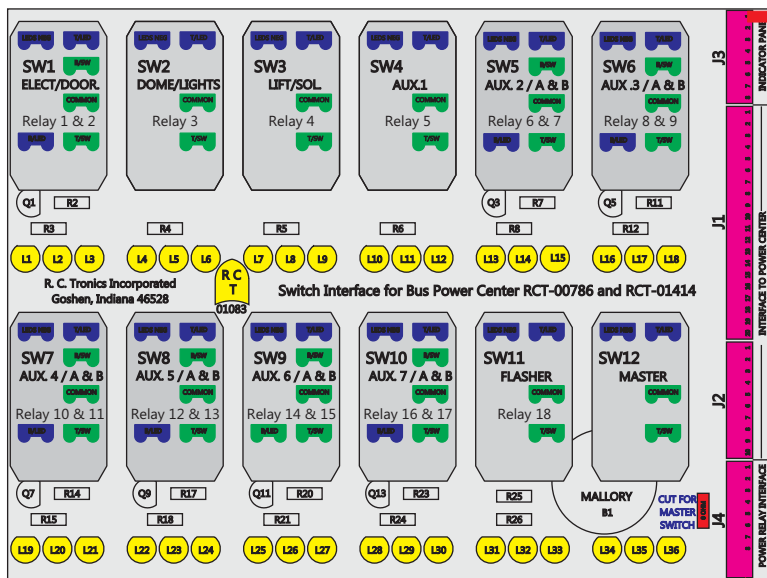

# R. C. Tronics Incorporated

2573 East Kercher Road  
 Goshen, Indiana 46528  
 Toll Free 1-866-457-7790

Phone 1-574-642-3857  
 Fax 1-574-642-3858  
<http://www.rctronics.com>

RCT-01618-0\_24, Relays 4A, 4B, 6A, 6B, 7B.

FAC-01618-00000

Connects to BPC.  
 Order Separately  
 DAT-01348-00XX0

S-01083

1-480700-0  
 Pin Insert End  
 Pin  
 Locating  
 RED-BLACK-VIOLET  
 Mate-N-Loc Connector  
 2 Pin Part Number 1-480700-0  
 Tyco Pin Number 350570-1

Mate-N-Loc operates relays 6A, 6B & 7B with "IGNITION", on RCT-01760  
 Bus Power Center connects to J4 on RCT-01083, Dash Switch Center.

DAT-01349-17006 (6 INCH)