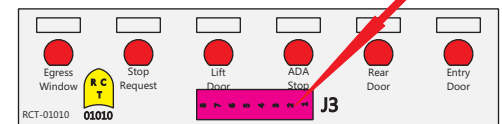

FAC-01618-00000

Connects to BPC.  
 Order Separately  
 DAT-01348-00XX0

S-01083

1-480700-0  
 Pin Insert End  
 Pin Locating  
 RED-BLACK-VIOLET  
 Mate-N-Loc Connector  
 2 Pin Part Number 1-480700-0  
 Tyco Pin Number 350570-1