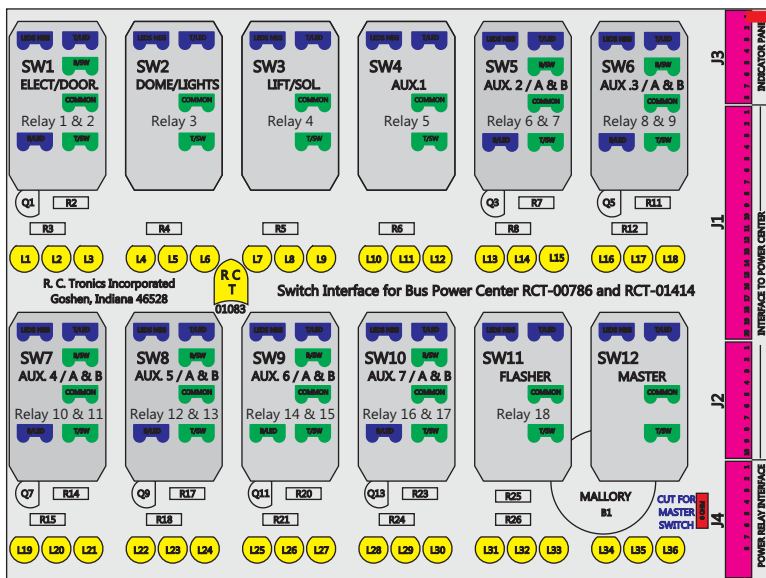

# R. C. Tronics Incorporated

2573 East Kercher Road  
 Goshen, Indiana 46528  
 Toll Free 1-866-457-7790

Phone 1-574-642-3857  
 Fax 1-574-642-3858  
<http://www.rctronics.com>

RCT-01618-0\_25, Relays 4A, 4B, 6A, 6B, 7B.

FAC-01618-00000

Connects to BPC.  
 Order Separately  
 DAT-01348-00XX0

S-01083

1-480700-0  
 Pin Insert End  
 Pin Locating  
 RED-BLACK-VIOLET  
 Mate-N-Loc Connector  
 2 Pin Part Number 1-480700-0  
 Tyco Pin Number 350570-1

Mate-N-Loc operates relays 6A, 6B & 7B with "IGNITION", on RCT-01760 Bus Power Center connects to J4 on RCT-01083, Dash Switch Center.

DAT-01349-17006 (6 INCH)

Viewed with Tyco Connector Plug-in Face Down.