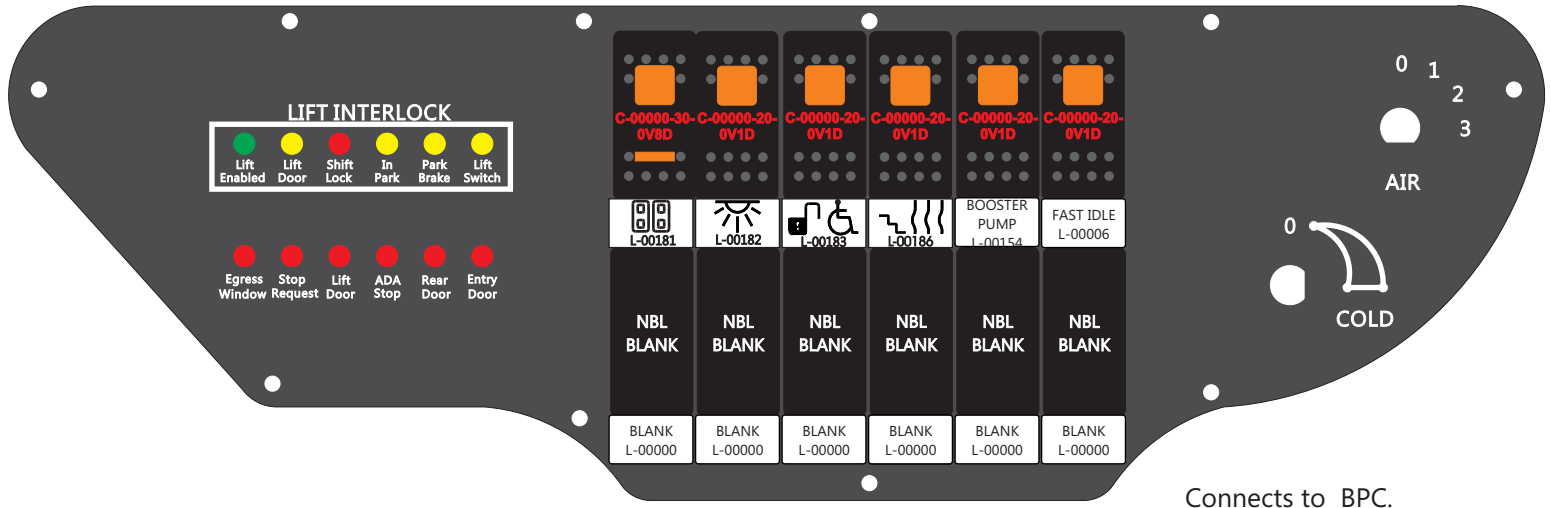

FAC-01618-00000

Connects to BPC.  
 Order Separately  
 DAT-01348-00XX0

S-01083

1-480700-0  
 Pin Insert End  
 Pin Locating  
 RED-BLACK-VIOLET  
 Mate-N-Loc Connector  
 2 Pin Part Number 1-480700-0  
 Tyco Pin Number 350570-1

Mate-N-Loc operates relays 6A, 6B & 7B with "IGNITION", on RCT-01760 Bus Power Center connects to J4 on RCT-01083, Dash Switch Center.

DAT-01349-17006 (6 INCH)

Viewed with Tyco Connector Plug-in Face Down.