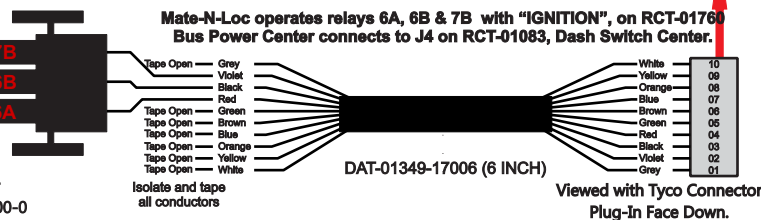

FAC-01618-00000

Connects to BPC.  
 Order Separately  
 DAT-01348-00XX0

S-01083

1-480700-0  
 Pin Insert End  
 Pin Locating  
 RED-BLACK-VIOLET  
 Mate-N-Loc Connector  
 2 Pin Part Number 1-480700-0  
 Tyco Pin Number 350570-1

Mate-N-Loc operates relays 6A, 6B & 7B with "IGNITION", on RCT-01760 Bus Power Center connects to J4 on RCT-01083, Dash Switch Center.

DAT-01349-17006 (6 INCH)

Viewed with Tyco Connector Plug-in Face Down.