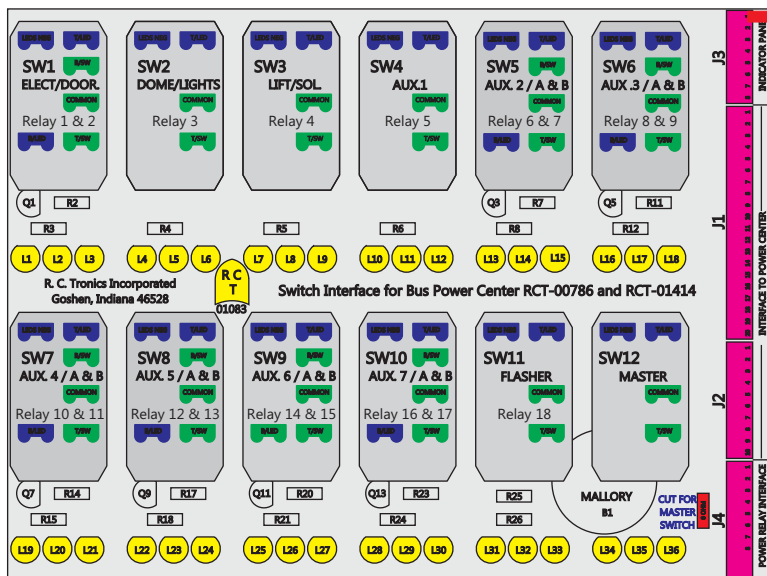

R. C. Tronics Incorporated

2573 East Kercher Road
 Goshen, Indiana 46528
 Toll Free 1-866-457-7790

Phone 1-574-642-3857
 Fax 1-574-642-3858
<http://www.rctronics.com>

RCT-01618-0_26, Relays 4A, 4B, 6A, 6B, 7B.

FAC-01618-00000

Connects to BPC.
 Order Separately
 DAT-01348-00XX0

S-01083

1-480700-0
 Pin Insert End
 Pin
 Locating
 RED-BLACK-VIOLET
 Mate-N-Loc Connector
 2 Pin Part Number 1-480700-0
 Tyco Pin Number 350570-1

Mate-N-Loc operates relays 6A, 6B & 7B with "IGNITION", on RCT-01760
 Bus Power Center connects to J4 on RCT-01083, Dash Switch Center.

DAT-01349-17006 (6 INCH)
 Viewed with Tyco Connector
 Plug-in Face Down.