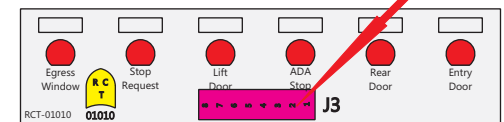

FAC-01618-00000

Connects to BPC.
 Order Separately
 DAT-01348-00XX0

S-01083

1-480700-0
 Pin Insert End
 Pin
 Locating
 RED-BLACK-VIOLET
 Mate-N-Loc Connector
 2 Pin Part Number 1-480700-0
 Tyco Pin Number 350570-1