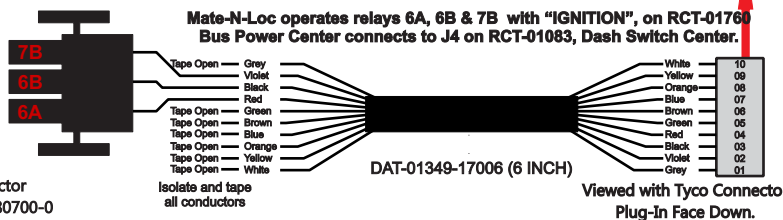

FAC-01618-00000

Connects to BPC.
 Order Separately
 DAT-01348-00XX0

S-01083

1-480700-0
 Pin Insert End
 Pin
 Locating
 RED-BLACK-VIOLET
 Mate-N-Loc Connector
 2 Pin Part Number 1-480700-0
 Tyco Pin Number 350570-1

Mate-N-Loc operates relays 6A, 6B & 7B with "IGNITION", on RCT-01760
 Bus Power Center connects to J4 on RCT-01083, Dash Switch Center.

DAT-01349-17006 (6 INCH)
 Viewed with Tyco Connector
 Plug-in Face Down.