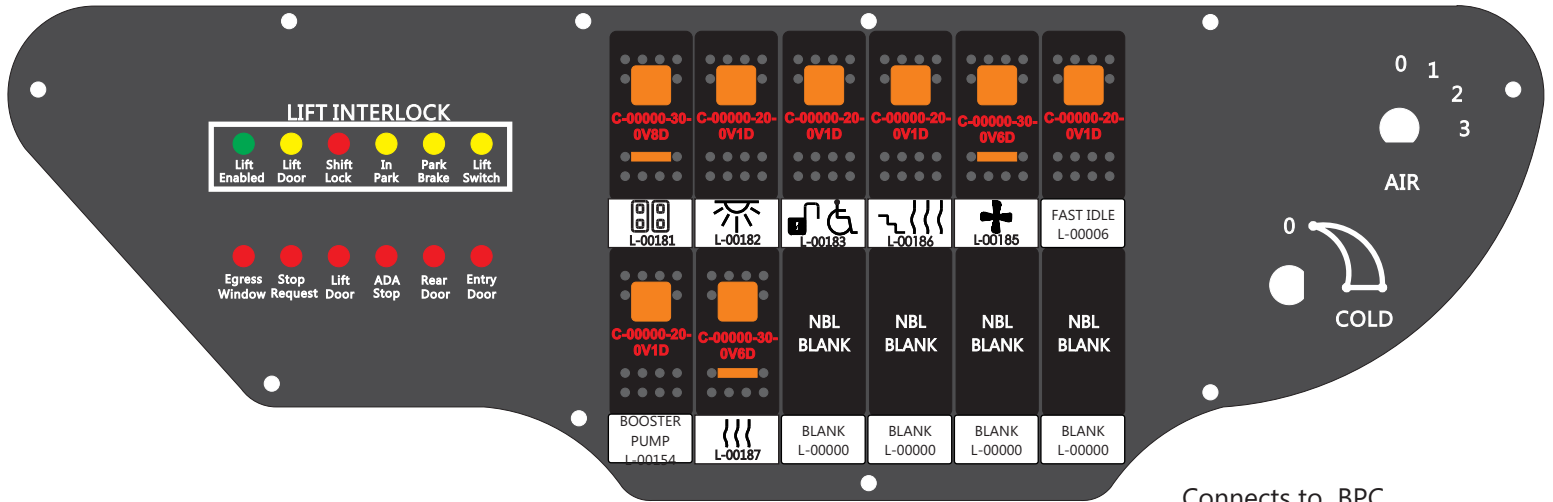

FAC-01618-00000

Connects to BPC.
 Order Separately
 DAT-01348-00XX0

S-01083

1-480700-0
 Pin Insert End
 Pin
 Locating
 RED-BLACK-VIOLET
 Mate-N-Loc Connector
 2 Pin Part Number 1-480700-0
 Tyco Pin Number 350570-1

Mate-N-Loc operates relays 6A, 6B & 7B with "IGNITION", on RCT-01760
 Bus Power Center connects to J4 on RCT-01083, Dash Switch Center.

DAT-01349-17006 (6 INCH)
 Viewed with Tyco Connector
 Plug-in Face Down.