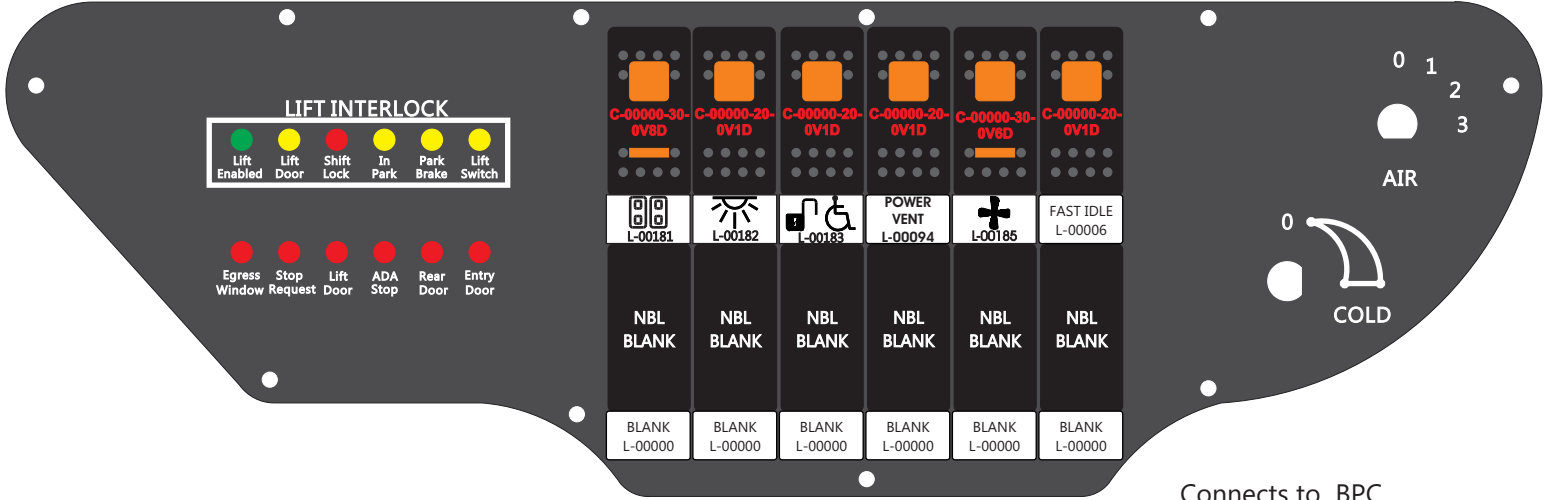

R. C. Tronics Incorporated

2573 East Kercher Road
Goshen, Indiana 46528
Toll Free 1-866-457-7790

Phone 1-574-642-3857
Fax 1-574-642-3858
<http://www.rctronics.com>

RCT-01618-0_28

FAC-01618-00000

Connects to BPC.
Order Separately
DAT-01348-00XX0