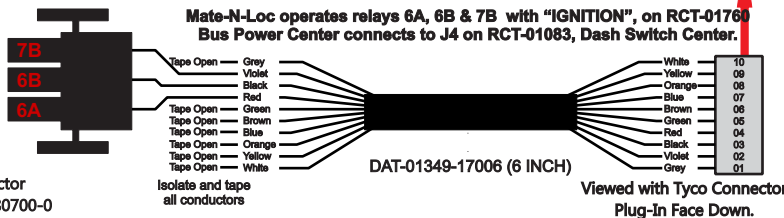

R. C. Tronics Incorporated

2573 East Kercher Road
 Goshen, Indiana 46528
 Toll Free 1-866-457-7790

Phone 1-574-642-3857
 Fax 1-574-642-3858
<http://www.rctronics.com>

RCT-01618-0_28

FAC-01618-00000

Connects to BPC.
 Order Separately
 DAT-01348-00XX0

S-01083

1-480700-0
 Pin Insert End
 Pin
 Locating
 RED-BLACK-VIOLET
 Mate-N-Loc Connector
 2 Pin Part Number 1-480700-0
 Tyco Pin Number 350570-1

DAT-01349-17006 (6 INCH)

Viewed with Tyco Connector
 Plug-in Face Down.