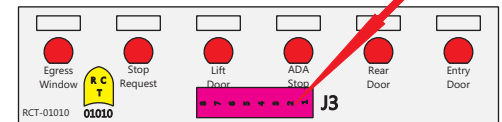

S-01083

1-480700-0
 Pin Insert End
 Pin
 Locating
 RED-BLACK-VIOLET
 Mate-N-Loc Connector
 2 Pin Part Number 1-480700-0
 Tyco Pin Number 350570-1

DAT-01349-17006 (6 INCH)

Viewed with Tyco Connector
 Plug-in Face Down.