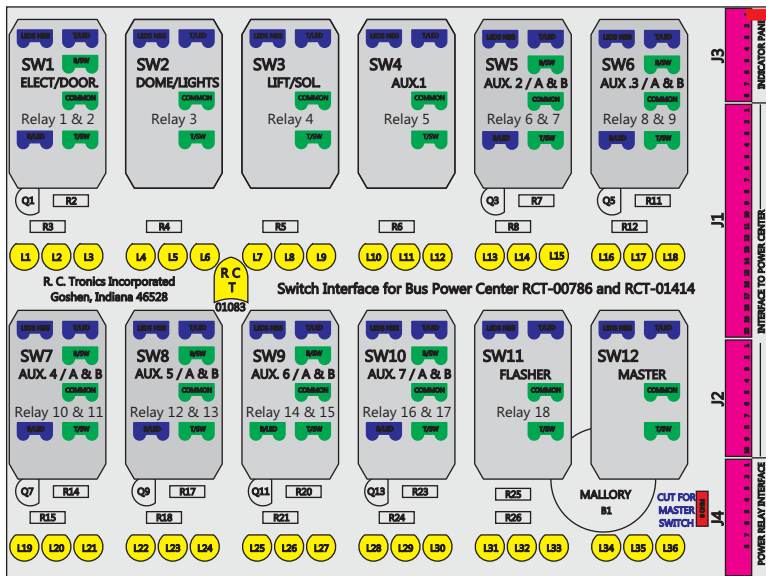

R. C. Tronics Incorporated

2573 East Kercher Road
 Goshen, Indiana 46528
 Toll Free 1-866-457-7790

Phone 1-574-642-3857
 Fax 1-574-642-3858
<http://www.rctronics.com>

RCT-01618-0_28

FAC-01618-00000

Connects to BPC.
 Order Separately
 DAT-01348-00XX0

S-01083

1-480700-0
 Pin Insert End
 Pin
 Locating
 RED-BLACK-VIOLET
 Mate-N-Loc Connector
 2 Pin Part Number 1-480700-0
 Tyco Pin Number 350570-1

DAT-01349-17006 (6 INCH)

Viewed with Tyco Connector
 Plug-in Face Down.