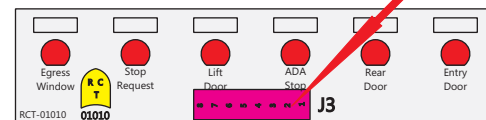

Mate-N-Loc operates relays 6A, 6B & 7B with "IGNITION", on RCT-01760
Bus Power Center connects to J4 on RCT-01083, Dash Switch Center.

Viewed with Tyco Connector
Plug-in Face Down.