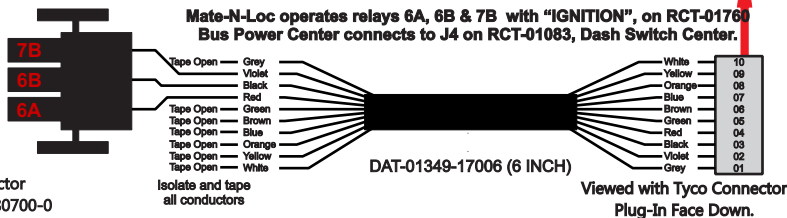

Mate-N-Loc operates relays 6A, 6B & 7B with "IGNITION", on RCT-01760
Bus Power Center connects to J4 on RCT-01083, Dash Switch Center.

Viewed with Tyco Connector
Plug-in Face Down.