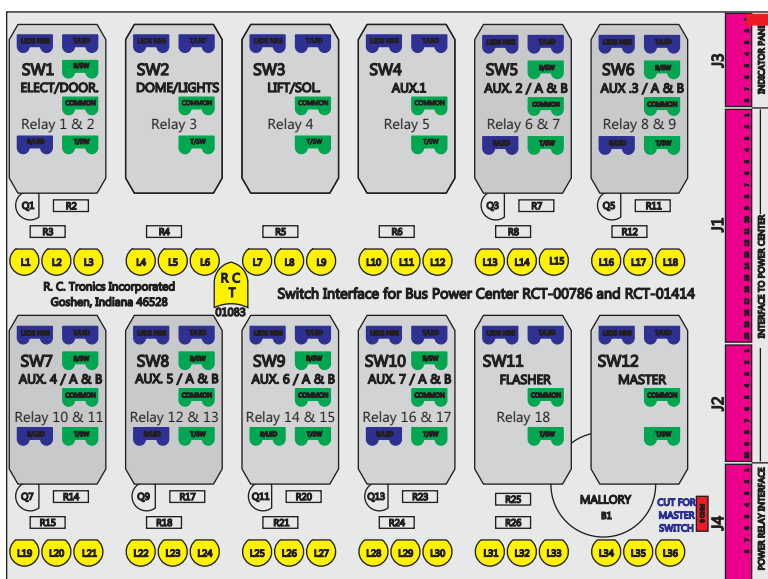

R. C. Tronics Incorporated

2573 East Kercher Road
Goshen, Indiana 46528
Toll Free 1-866-457-7790

Phone 1-574-642-3857
Fax 1-574-642-3858
<http://www.rctronics.com>

RCT-01618-0__30, Relays 4A, 4B, 6A, 6B, 7B.

FAC-01618-00000

Connects to BPC.
Order Separately
DAT-01348-00XX0

S-01083

Mate-N-Loc operates relays 6A, 6B & 7B with "IGNITION", on RCT-01760
Bus Power Center connects to J4 on RCT-01083, Dash Switch Center.

Viewed with Tyco Connector
Plug-in Face Down.