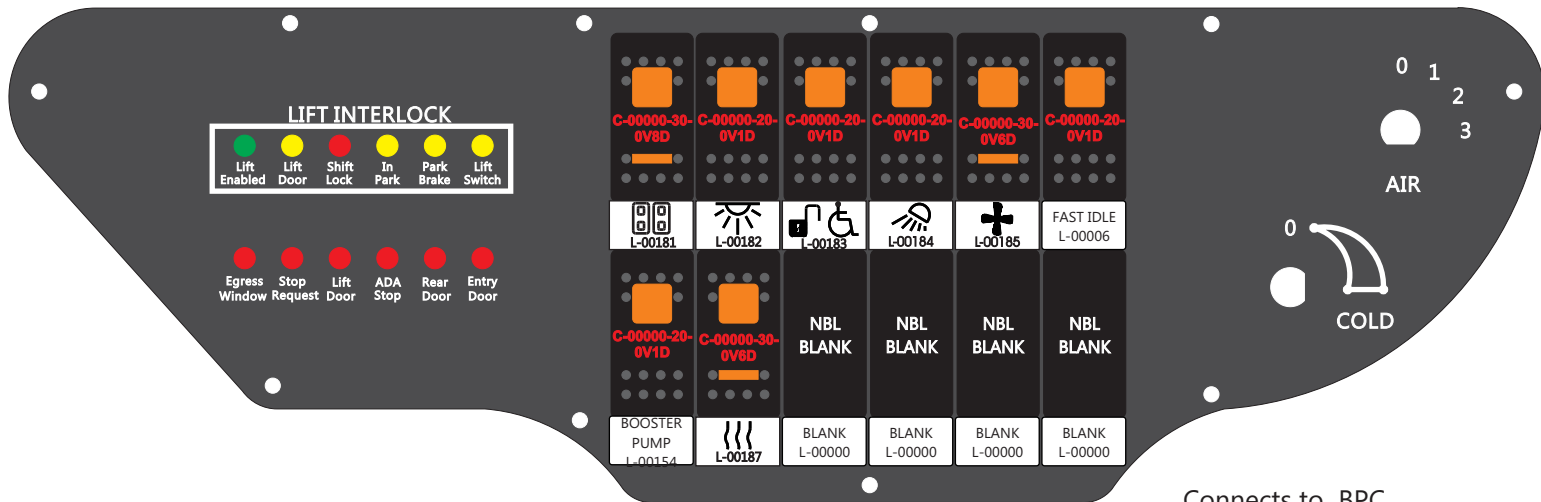

R. C. Tronics Incorporated

2573 East Kercher Road
Goshen, Indiana 46528
Toll Free 1-866-457-7790

Phone 1-574-642-3857
Fax 1-574-642-3858
<http://www.rctronics.com>

RCT-01618-0__30, Relays 4A, 4B, 6A, 6B, 7B.

FAC-01618-00000

Connects to BPC.
Order Separately
DAT-01348-00XX0