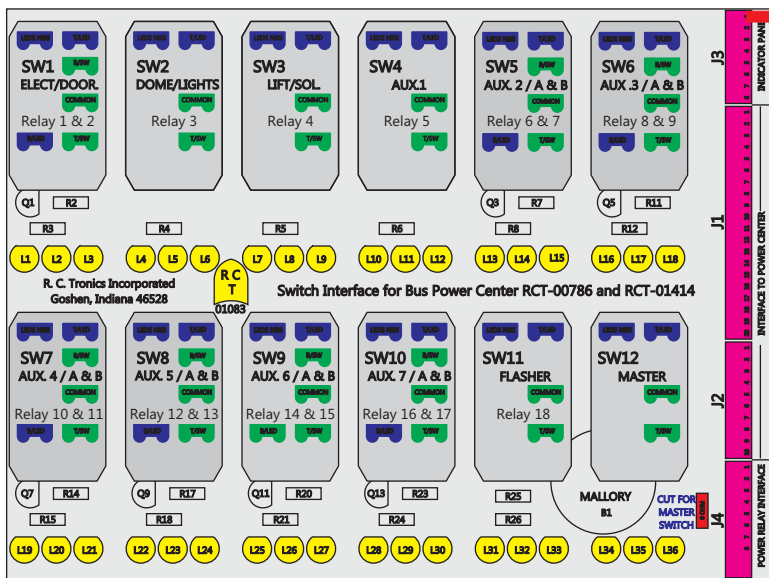

R. C. Tronics Incorporated

2573 East Kercher Road
 Goshen, Indiana 46528
 Toll Free 1-866-457-7790

Phone 1-574-642-3857
 Fax 1-574-642-3858
<http://www.rctronics.com>

RCT-01618-0__31, Relays 4A, 4B, 6A, 6B, 7B.

FAC-01618-00001

Connects to BPC.
 Order Separately
 DAT-01348-00XX0

S-01083

Locating
 RED-BLACK-VIOLET
 Mate-N-Loc Connector
 2 Pin Part Number 1-480700-0
 Tyco Pin Number 350570-1

Mate-N-Loc operates relays 6A, 6B & 7B with "IGNITION", on RCT-01760
 Bus Power Center connects to J4 on RCT-01083, Dash Switch Center.

Viewed with Tyco Connector
 Plug-in Face Down.