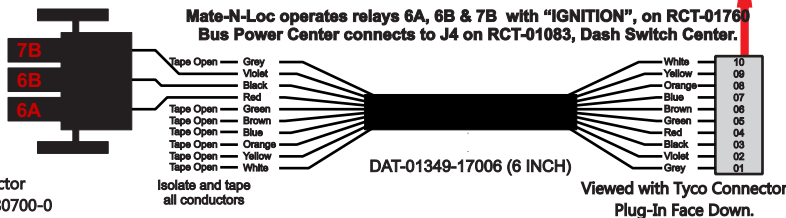

FAC-01618-00001

Connects to BPC.
 Order Separately
 DAT-01348-00XX0

S-01083

Locating
 RED-BLACK-VIOLET
 Mate-N-Loc Connector
 2 Pin Part Number 1-480700-0
 Tyco Pin Number 350570-1

Mate-N-Loc operates relays 6A, 6B & 7B with "IGNITION", on RCT-01760
 Bus Power Center connects to J4 on RCT-01083, Dash Switch Center.

Viewed with Tyco Connector
 Plug-in Face Down.