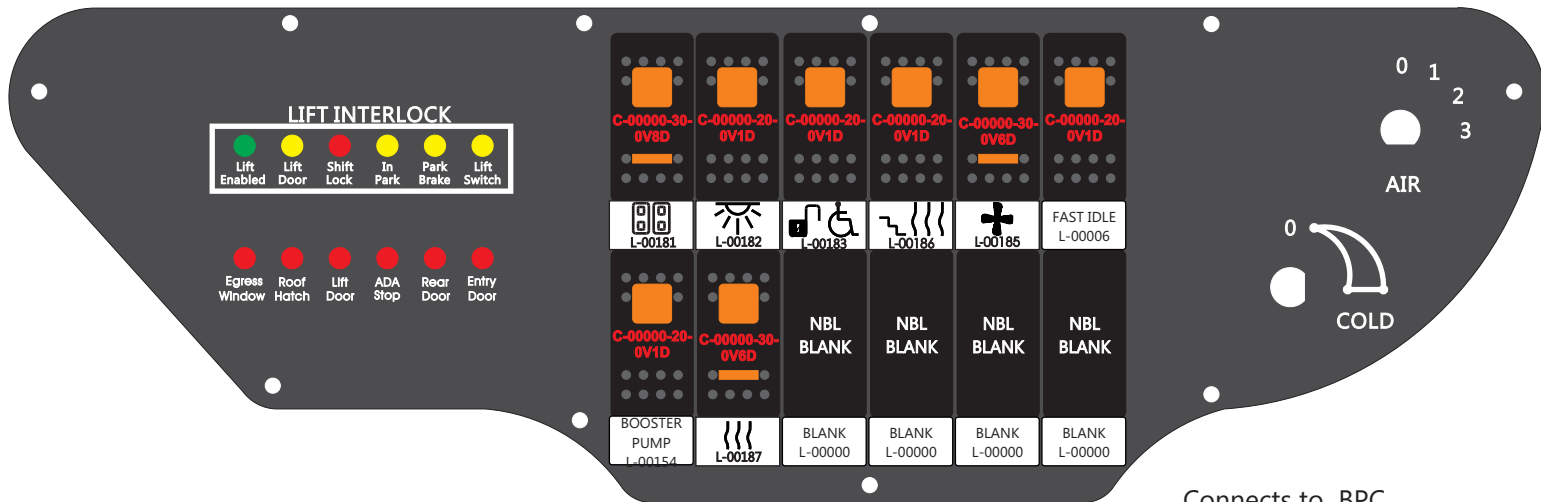

FAC-01618-00001

Connects to BPC.
 Order Separately
 DAT-01348-00XX0

S-01083

Locating
 RED-BLACK-VIOLET
 Mate-N-Loc Connector
 2 Pin Part Number 1-480700-0
 Tyco Pin Number 350570-1

Mate-N-Loc operates relays 6A, 6B & 7B with "IGNITION", on RCT-01760
 Bus Power Center connects to J4 on RCT-01083, Dash Switch Center.

Viewed with Tyco Connector
 Plug-in Face Down.