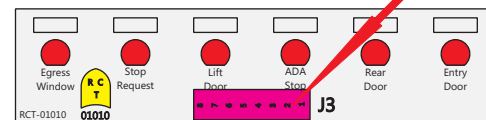

FAC-01618-00001

Connects to BPC.
 Order Separately
 DAT-01348-00XX0

S-01083

Locating
 RED-BLACK-VIOLET
 Mate-N-Loc Connector
 2 Pin Part Number 1-480700-0
 Tyco Pin Number 350570-1

Mate-N-Loc operates relays 6A, 6B & 7B with "IGNITION", on RCT-01760
 Bus Power Center connects to J4 on RCT-01083, Dash Switch Center.