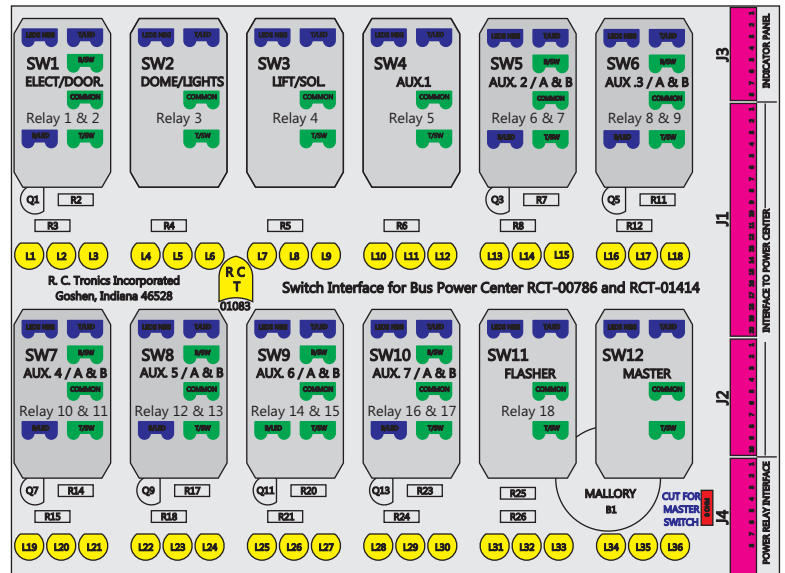

R. C. Tronics Incorporated

2573 East Kercher Road
 Goshen, Indiana 46528
 Toll Free 1-866-457-7790

Phone 1-574-642-3857
 Fax 1-574-642-3858
<http://www.rctronics.com>

RCT-01620-0_11

FAC-01620-00000

Connects to BPC.
 .Order Separately
 DAT-01348-00XX0

S-01083

Mate-N-Loc Connector
 2 Pin Part Number 1-480700-0
 Tyco Pin Number 350570-1

Mate-N-Loc operates relays 6A, 6B & 7B with "IGNITION", on RCT-01760
 Bus Power Center connects to J4 on RCT-01083, Dash Switch Center.

DAT-01349-17006 (6 INCH)

Viewed with Tyco Connector
 Plug-In Face Down.