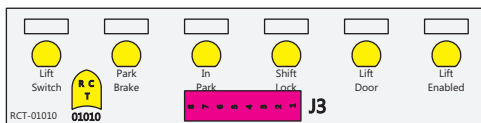

Connects to BPC.
.Order Separately
DAT-01348-00XX0