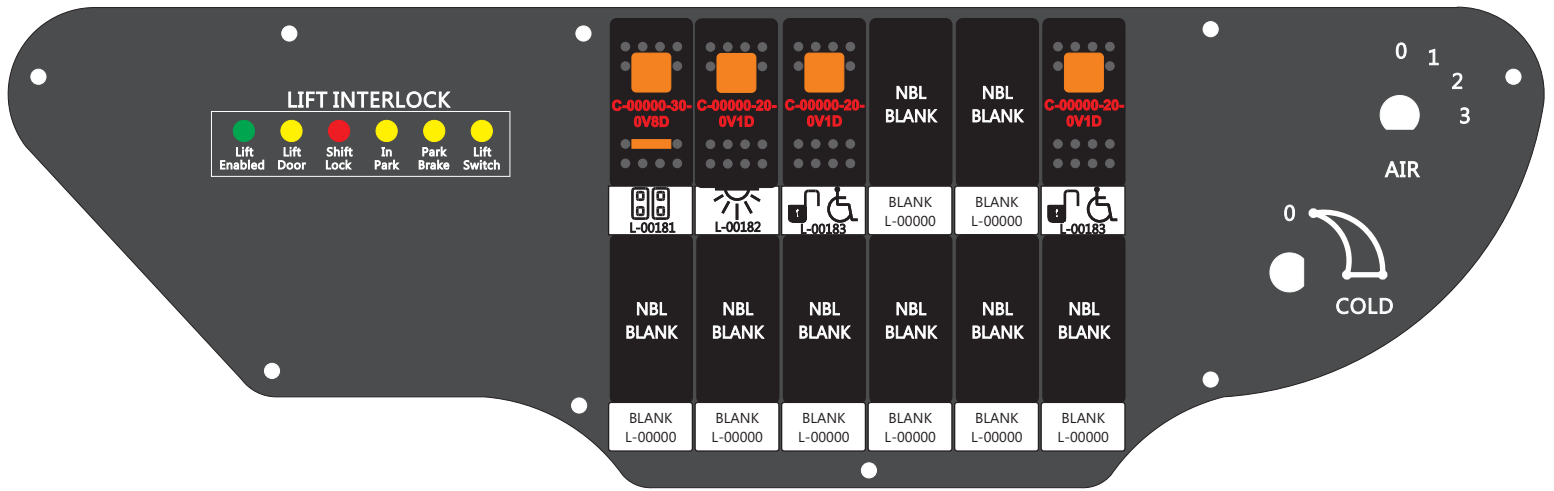

R. C. Tronics Incorporated

2573 East Kercher Road
Goshen, Indiana 46528
Toll Free 1-866-457-7790

Phone 1-574-642-3857
Fax 1-574-642-3858
<http://www.rctronics.com>

RCT-01620-0_11

FAC-01620-00000