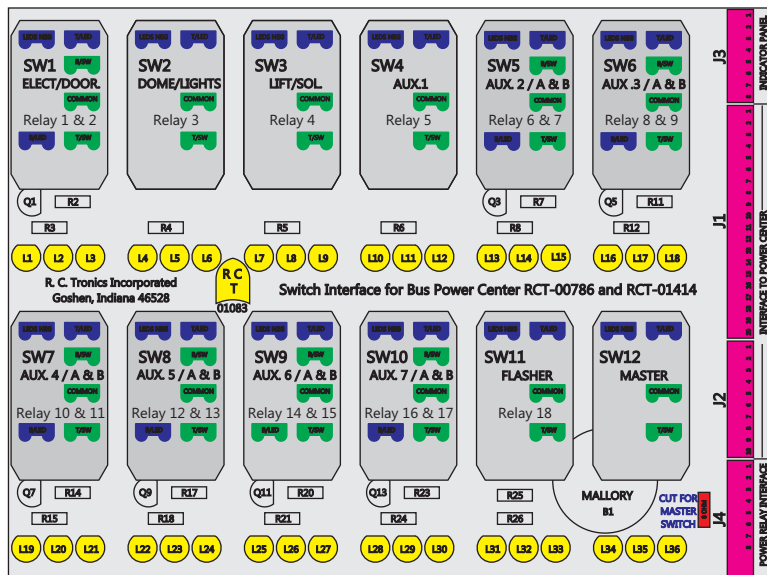

R. C. Tronics Incorporated

2573 East Kercher Road
 Goshen, Indiana 46528
 Toll Free 1-866-457-7790

Phone 1-574-642-3857
 Fax 1-574-642-3858
<http://www.rctronics.com>

RCT-01620-0_12

FAC-01620-00000

Connects to BPC
 Order Separately
 DAT-01348-00XX0

S-01083

Mate-N-Loc operates relays 6A, 6B & 7B with "IGNITION", on RCT-01760 Bus Power Center connects to J4 on RCT-01083, Dash Switch Center.

DAT-01349-17006 (6 INCH)

Viewed with Tyco Connector Plug-In Face Down.