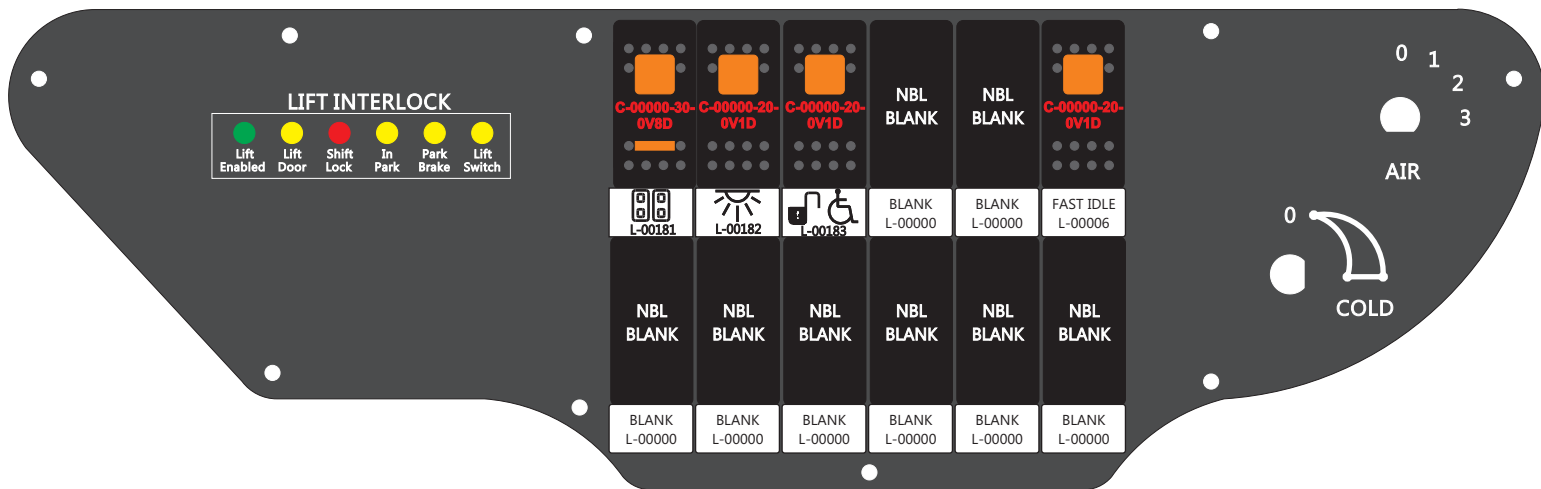

R. C. Tronics Incorporated

2573 East Kercher Road
Goshen, Indiana 46528
Toll Free 1-866-457-7790

Phone 1-574-642-3857
Fax 1-574-642-3858
<http://www.rctronics.com>

RCT-01620-0_12

FAC-01620-00000