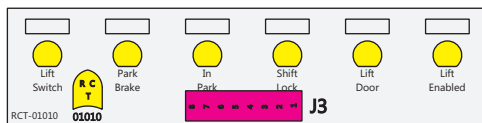

Connects to BPC.  
 Order Separately  
 DAT-01348-00XX0

S-01083

Mate-N-Loc Connector  
 2 Pin Part Number 1-480700-0  
 Tyco Pin Number 350570-1

Mate-N-Loc operates relays 6A, 6B & 7B with "IGNITION", on RCT-01760 Bus Power Center connects to J4 on RCT-01083, Dash Switch Center.