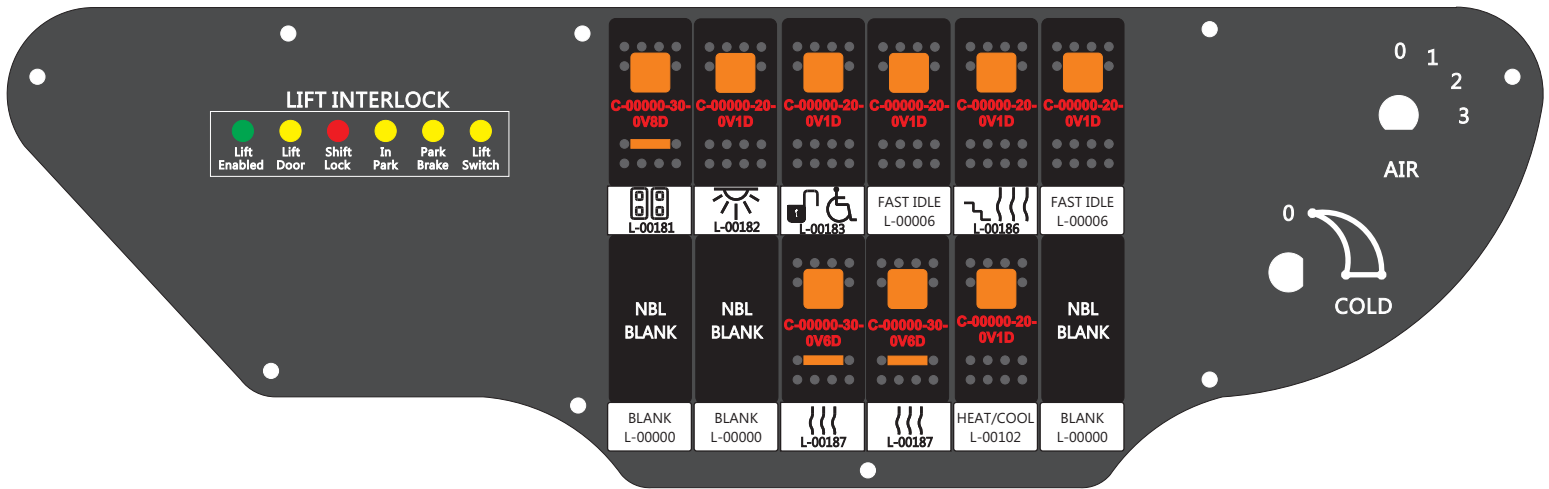

R. C. Tronics Incorporated

2573 East Kercher Road
Goshen, Indiana 46528
Toll Free 1-866-457-7790

Phone 1-574-642-3857
Fax 1-574-642-3858
<http://www.rctronics.com>

RCT-01620-0_14

FAC-01620-00000