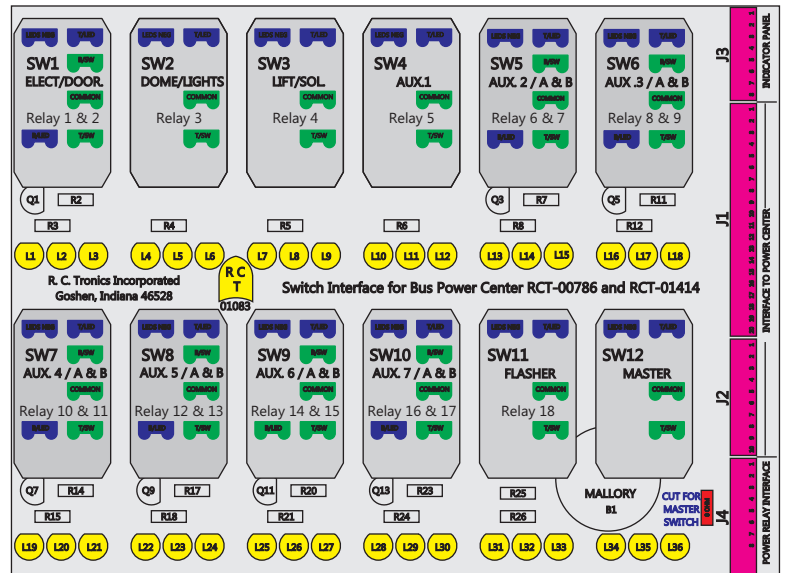

Connects to BPC.  
 Order Separately  
 DAT-01348-00XX0

S-01083

Mate-N-Loc Connector  
 2 Pin Part Number 1-480700-0  
 Tyco Pin Number 350570-1

Mate-N-Loc operates relays 6A, 6B & 7B with "IGNITION", on RCT-01760 Bus Power Center connects to J4 on RCT-01083, Dash Switch Center.

DAT-01349-17006 (6 INCH)

Viewed with Tyco Connector Plug-In Face Down.