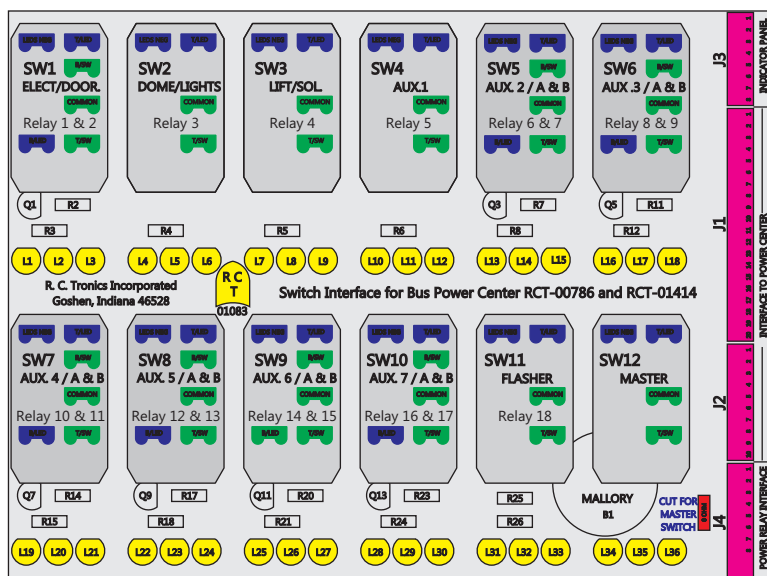

R. C. Tronics Incorporated

2573 East Kercher Road
 Goshen, Indiana 46528
 Toll Free 1-866-457-7790

Phone 1-574-642-3857
 Fax 1-574-642-3858
<http://www.rctronics.com>

RCT-01620-0_15

FAC-01620-00000

Connects to BPC.
 Order Separately
 DAT-01348-00XX0

S-01083

Mate-N-Loc operates relays 6A, 6B & 7B with "IGNITION", on RCT-01760 Bus Power Center connects to J4 on RCT-01083, Dash Switch Center.

DAT-01349-17006 (6 INCH)

Viewed with Tyco Connector Plug-In Face Down.