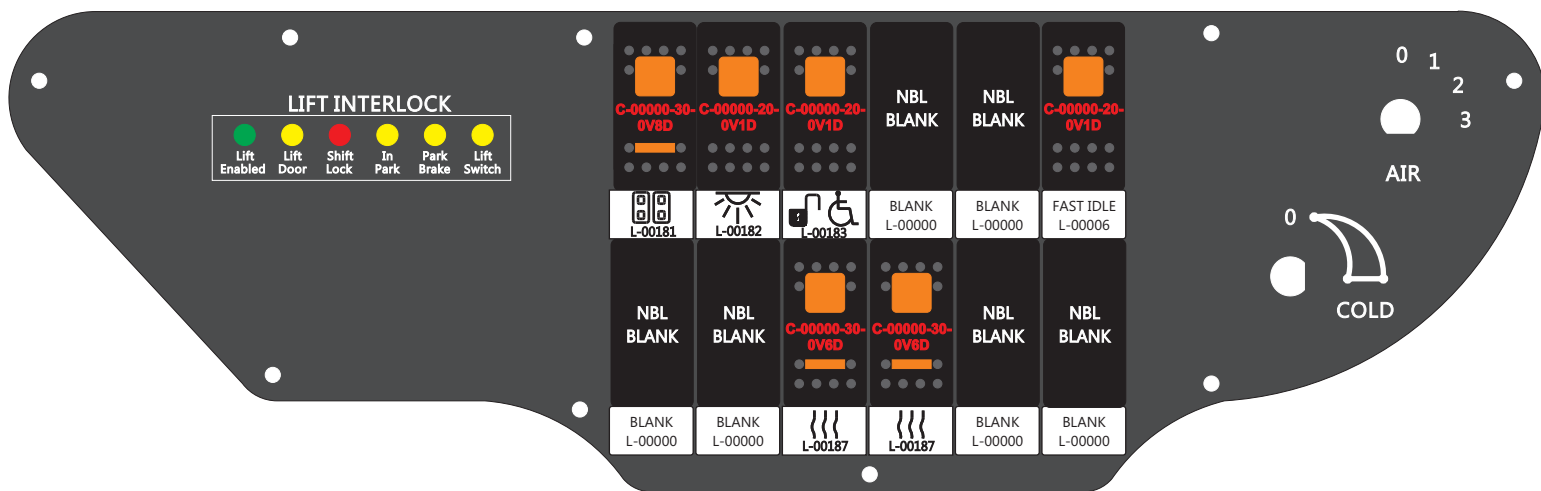

R. C. Tronics Incorporated

2573 East Kercher Road
 Goshen, Indiana 46528
 Toll Free 1-866-457-7790

Phone 1-574-642-3857
 Fax 1-574-642-3858
<http://www.rctronics.com>

RCT-01620-0_15

FAC-01620-00000

Connects to BPC.
 Order Separately
 DAT-01348-00XX0

S-01083

Mate-N-Loc operates relays 6A, 6B & 7B with "IGNITION", on RCT-01760 Bus Power Center connects to J4 on RCT-01083, Dash Switch Center.

DAT-01349-17006 (6 INCH)

Viewed with Tyco Connector Plug-In Face Down.