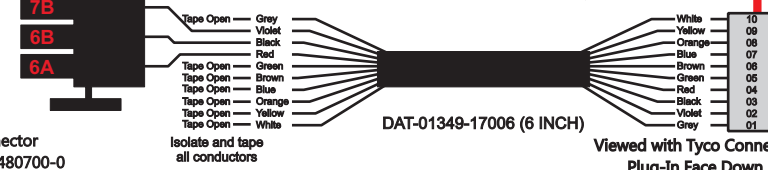

Connects to BPC.  
 Order Separately  
 DAT-01348-00XX0

S-01083

Mate-N-Loc operates relays 6A, 6B & 7B with "IGNITION", on RCT-01760 Bus Power Center connects to J4 on RCT-01083, Dash Switch Center.

DAT-01349-17006 (6 INCH)