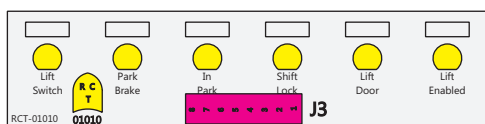

Connects to BPC.  
 Order Separately  
 DAT-01348-00XX0

S-01083

Mate-N-Loc operates relays 6A, 6B & 7B with "IGNITION", on RCT-01760 Bus Power Center connects to J4 on RCT-01083, Dash Switch Center.

DAT-01349-17006 (6 INCH)