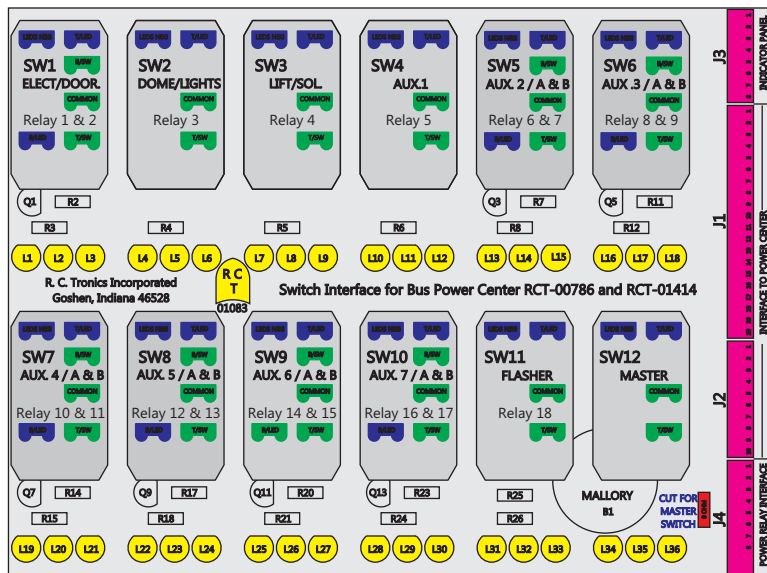

# R. C. Tronics Incorporated

2573 East Kercher Road  
 Goshen, Indiana 46528  
 Toll Free 1-866-457-7790

Phone 1-574-642-3857  
 Fax 1-574-642-3858  
<http://www.rctronics.com>

RCT-01620-0\_16

FAC-01620-00000

Connects to BPC.  
 Order Separately  
 DAT-01348-00XX0

S-01083

Mate-N-Loc operates relays 6A, 6B & 7B with "IGNITION", on RCT-01760 Bus Power Center connects to J4 on RCT-01083, Dash Switch Center.

DAT-01349-17006 (6 INCH)