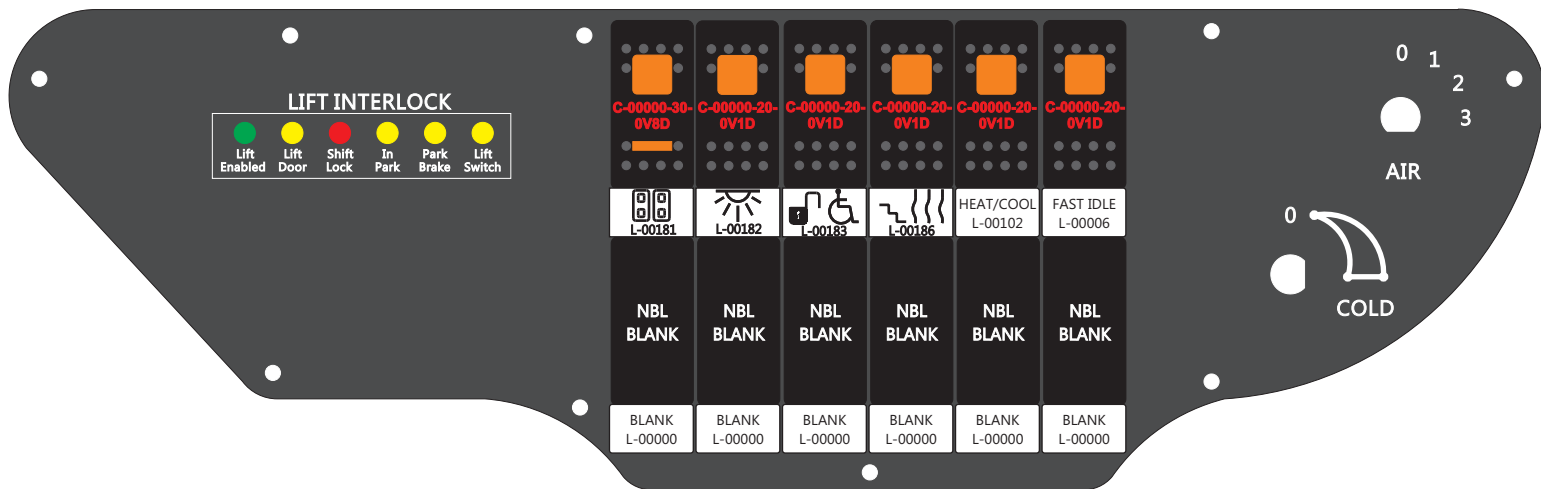

R. C. Tronics Incorporated

2573 East Kercher Road
Goshen, Indiana 46528
Toll Free 1-866-457-7790

Phone 1-574-642-3857
Fax 1-574-642-3858
<http://www.rctronics.com>

RCT-01620-0_16

FAC-01620-00000