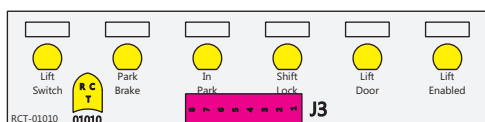

Connects to BPC.
Order Separately
DAT-01348-00XX0