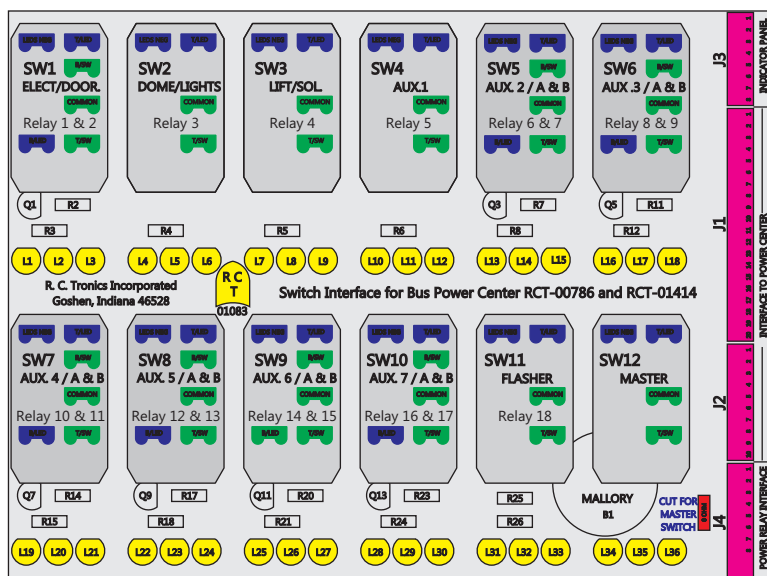

R. C. Tronics Incorporated

2573 East Kercher Road
 Goshen, Indiana 46528
 Toll Free 1-866-457-7790

Phone 1-574-642-3857
 Fax 1-574-642-3858
<http://www.rctronics.com>

RCT-01620-0_17

FAC-01620-00000

Connects to BPC.
 Order Separately
 DAT-01348-00XX0

S-01083

Mate-N-Loc operates relays 6A, 6B & 7B with "IGNITION", on RCT-01760 Bus Power Center connects to J4 on RCT-01083, Dash Switch Center.