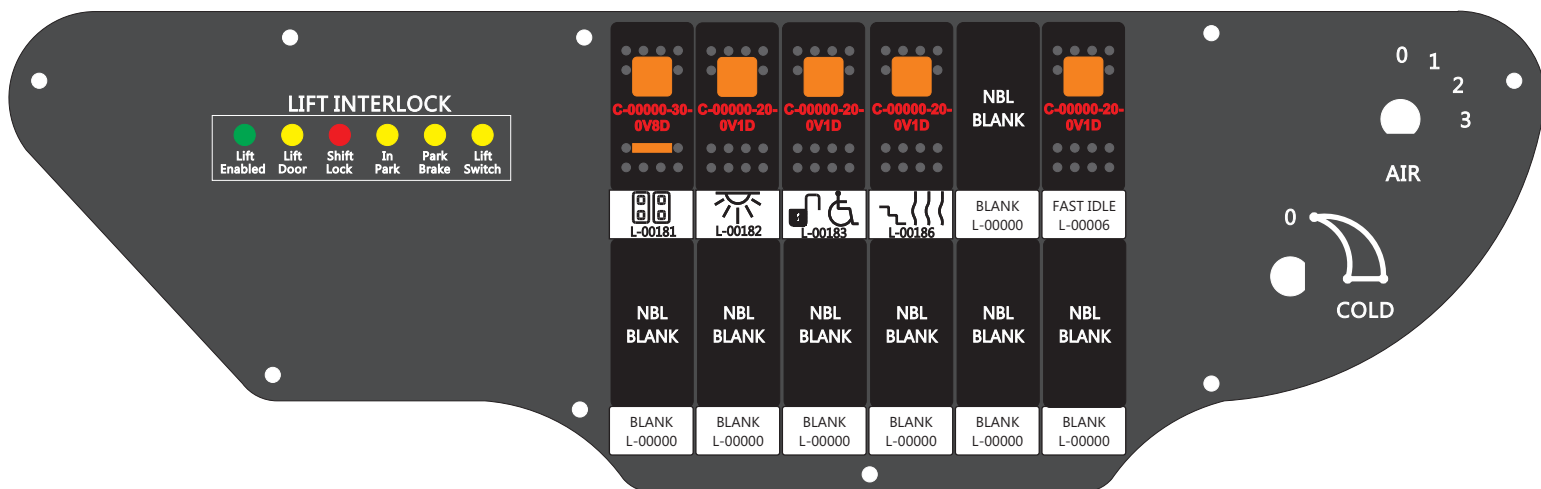

R. C. Tronics Incorporated

2573 East Kercher Road
Goshen, Indiana 46528
Toll Free 1-866-457-7790

Phone 1-574-642-3857
Fax 1-574-642-3858
<http://www.rctronics.com>

RCT-01620-0_17

FAC-01620-00000