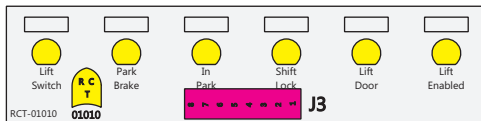

Connects to BPC.
Order Separately
DAT-01348-00XX0