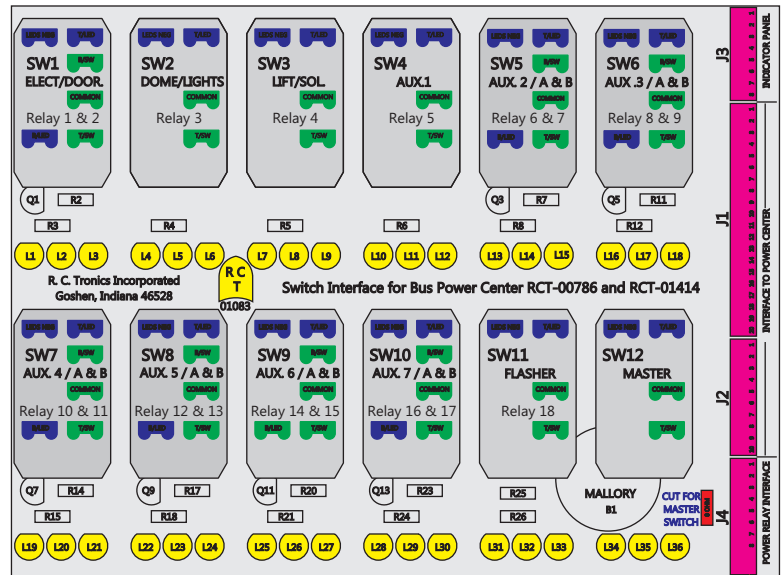

R. C. Tronics Incorporated

2573 East Kercher Road
 Goshen, Indiana 46528
 Toll Free 1-866-457-7790

Phone 1-574-642-3857
 Fax 1-574-642-3858
<http://www.rctronics.com>

RCT-01620-0_18

FAC-01620-00000

Connects to BPC.
 Order Separately
 DAT-01348-00XX0

S-01083

Mate-N-Loc Connector
 2 Pin Part Number 1-480700-0
 Tyco Pin Number 350570-1

Mate-N-Loc operates relays 6A, 6B & 7B with "IGNITION", on RCT-01760 Bus Power Center connects to J4 on RCT-01083, Dash Switch Center.

DAT-01349-17006 (6 INCH)

Viewed with Tyco Connector Plug-In Face Down.