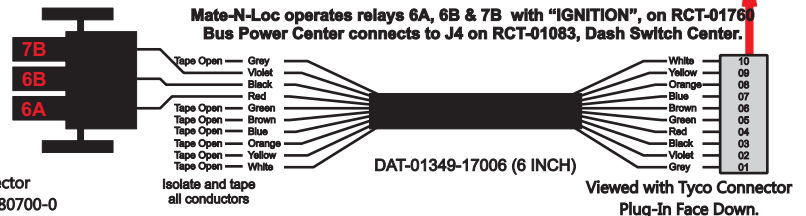

R. C. Tronics Incorporated

2573 East Kercher Road
 Goshen, Indiana 46528
 Toll Free 1-866-457-7790

Phone 1-574-642-3857
 Fax 1-574-642-3858
<http://www.rctronics.com>

RCT-01620-0_18

FAC-01620-00000

Connects to BPC.
 Order Separately
 DAT-01348-00XX0

S-01083

Mate-N-Loc Connector
 2 Pin Part Number 1-480700-0
 Tyco Pin Number 350570-1

Mate-N-Loc operates relays 6A, 6B & 7B with "IGNITION", on RCT-01760 Bus Power Center connects to J4 on RCT-01083, Dash Switch Center.

DAT-01349-17006 (6 INCH)

Viewed with Tyco Connector Plug-In Face Down.