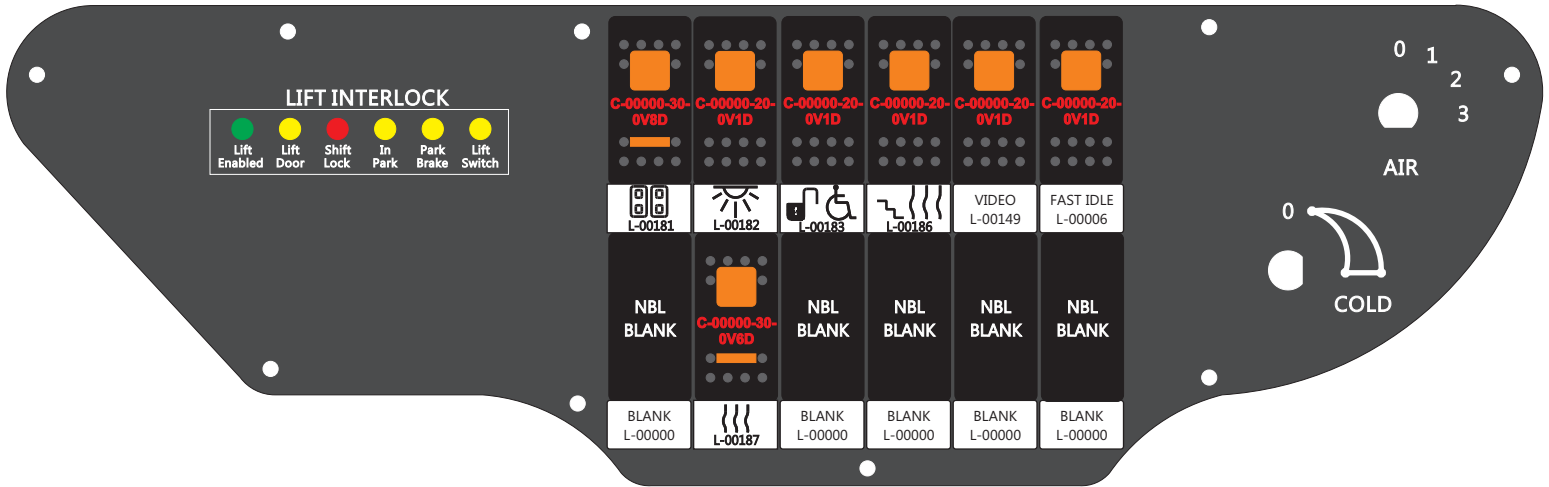

R. C. Tronics Incorporated

2573 East Kercher Road
Goshen, Indiana 46528
Toll Free 1-866-457-7790

Phone 1-574-642-3857
Fax 1-574-642-3858
<http://www.rctronics.com>

RCT-01620-0_18

FAC-01620-00000