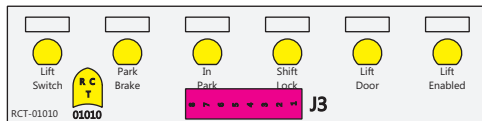

Connects to BPC.
Order Separately
DAT-01348-00XX0