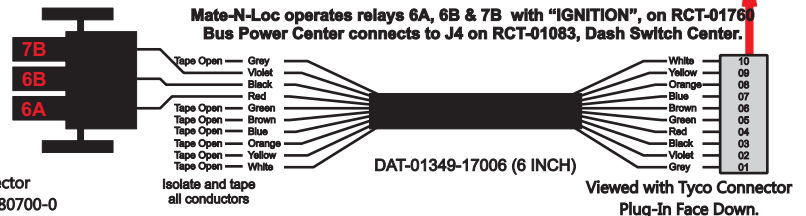

R. C. Tronics Incorporated

2573 East Kercher Road
 Goshen, Indiana 46528
 Toll Free 1-866-457-7790

Phone 1-574-642-3857
 Fax 1-574-642-3858
<http://www.rctronics.com>

RCT-01620-0_19

FAC-01620-00000

Connects to BPC.
 Order Separately
 DAT-01348-00XX0

S-01083

Mate-N-Loc Connector
 2 Pin Part Number 1-480700-0
 Tyco Pin Number 350570-1

Mate-N-Loc operates relays 6A, 6B & 7B with "IGNITION", on RCT-01760 Bus Power Center connects to J4 on RCT-01083, Dash Switch Center.

Viewed with Tyco Connector Plug-In Face Down.