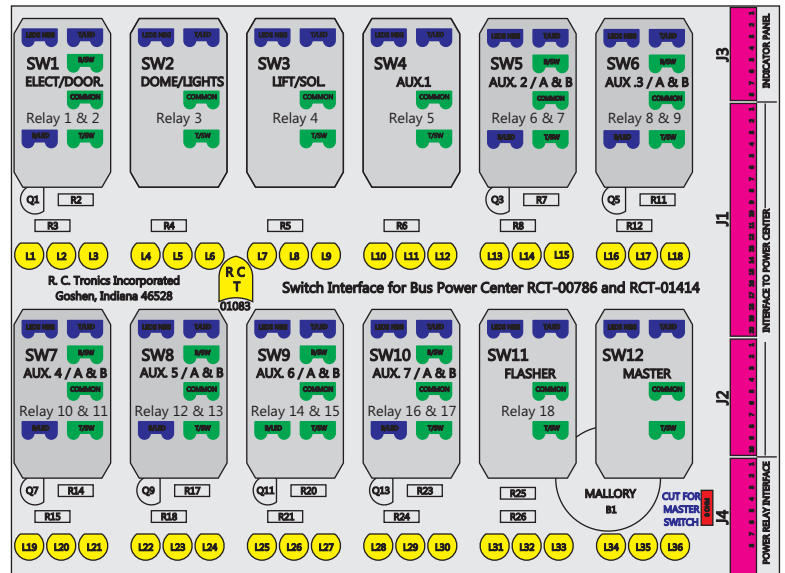

R. C. Tronics Incorporated

2573 East Kercher Road
 Goshen, Indiana 46528
 Toll Free 1-866-457-7790

Phone 1-574-642-3857
 Fax 1-574-642-3858
<http://www.rctronics.com>

RCT-01620-0_19

FAC-01620-00000

Connects to BPC.
 Order Separately
 DAT-01348-00XX0

S-01083

Mate-N-Loc Connector
 2 Pin Part Number 1-480700-0
 Tyco Pin Number 350570-1

Mate-N-Loc operates relays 6A, 6B & 7B with "IGNITION", on RCT-01760 Bus Power Center connects to J4 on RCT-01083, Dash Switch Center.

Viewed with Tyco Connector Plug-In Face Down.