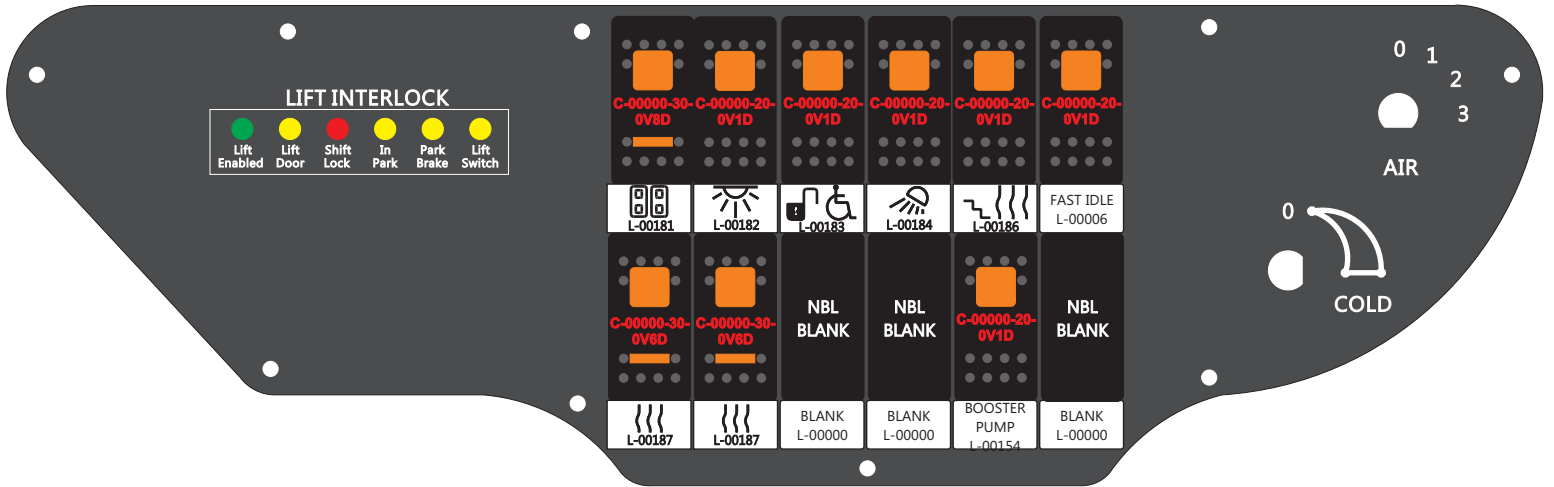

R. C. Tronics Incorporated

2573 East Kercher Road
Goshen, Indiana 46528
Toll Free 1-866-457-7790

Phone 1-574-642-3857
Fax 1-574-642-3858
<http://www.rctronics.com>

RCT-01620-0_19

FAC-01620-00000