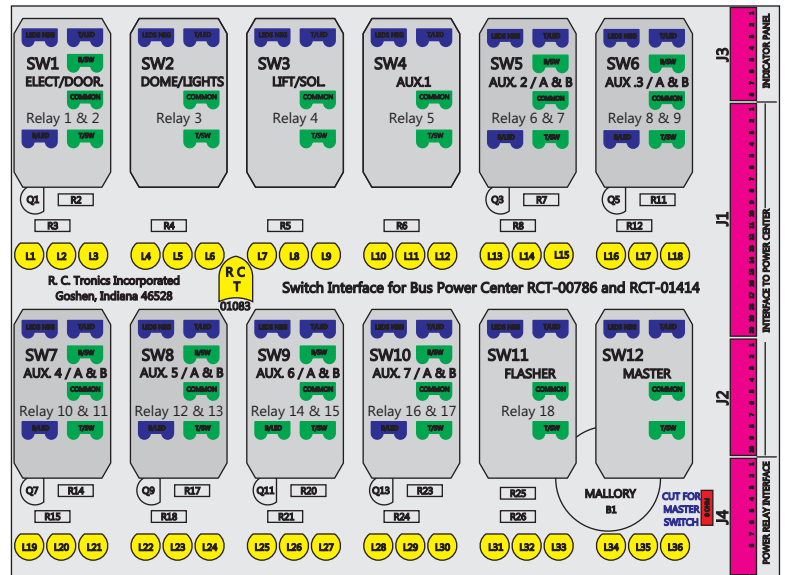

R. C. Tronics Incorporated

2573 East Kercher Road
 Goshen, Indiana 46528
 Toll Free 1-866-457-7790

Phone 1-574-642-3857
 Fax 1-574-642-3858
<http://www.rctronics.com>

RCT-01620-0_20

FAC-01620-00000

Connects to BPC.
 Order Separately
 DAT-01348-00XX0

S-01083

Mate-N-Loc Connector
 2 Pin Part Number 1-480700-0
 Tyco Pin Number 350570-1

Mate-N-Loc operates relays 6A, 6B & 7B with "IGNITION", on RCT-01760 Bus Power Center connects to J4 on RCT-01083, Dash Switch Center.