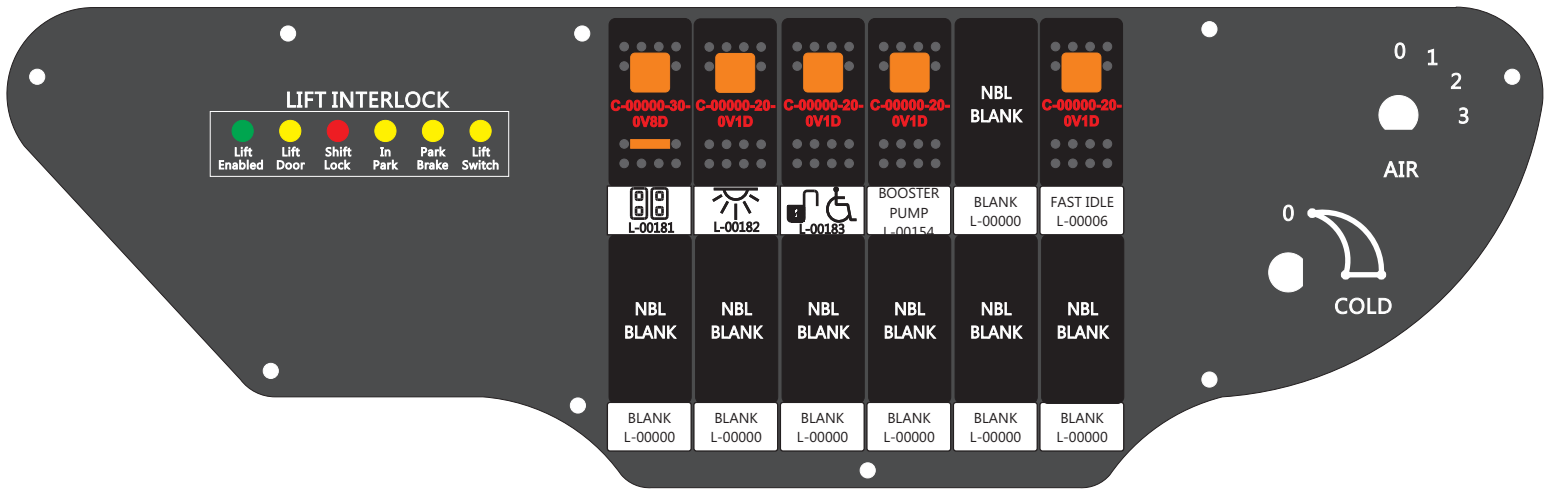

R. C. Tronics Incorporated

2573 East Kercher Road
 Goshen, Indiana 46528
 Toll Free 1-866-457-7790

Phone 1-574-642-3857
 Fax 1-574-642-3858
<http://www.rctronics.com>

RCT-01620-0_20

FAC-01620-00000

Connects to BPC.
 Order Separately
 DAT-01348-00XX0

S-01083

Mate-N-Loc Connector
 2 Pin Part Number 1-480700-0
 Tyco Pin Number 350570-1

Mate-N-Loc operates relays 6A, 6B & 7B with "IGNITION", on RCT-01760 Bus Power Center connects to J4 on RCT-01083, Dash Switch Center.