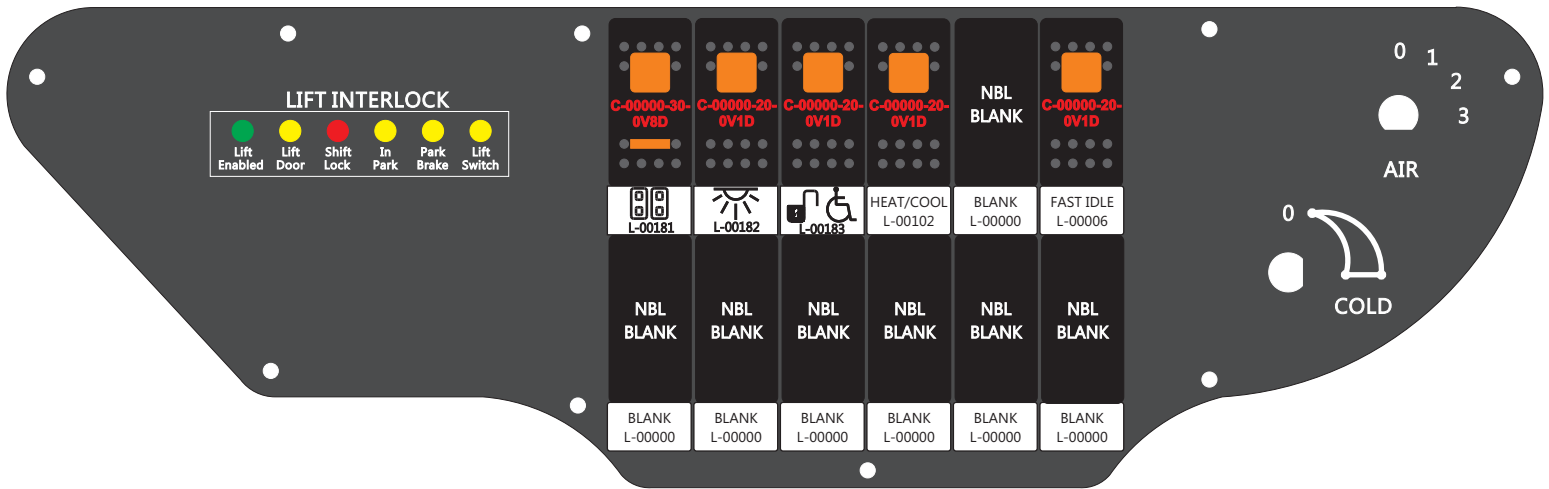

R. C. Tronics Incorporated

2573 East Kercher Road
Goshen, Indiana 46528
Toll Free 1-866-457-7790

Phone 1-574-642-3857
Fax 1-574-642-3858
<http://www.rctronics.com>

RCT-01620-0_21

FAC-01620-00000