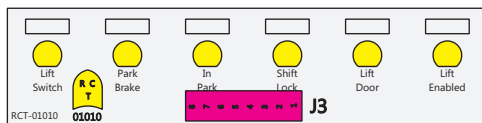

Connects to BPC.
Order Separately
DAT-01348-00XX0