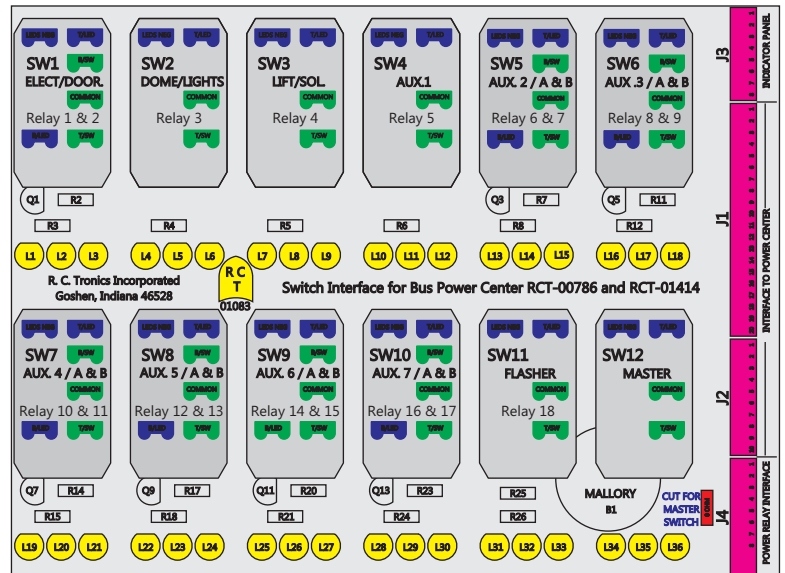

R. C. Tronics Incorporated

2573 East Kercher Road
 Goshen, Indiana 46528
 Toll Free 1-866-457-7790

Phone 1-574-642-3857
 Fax 1-574-642-3858
<http://www.rctronics.com>

RCT-01620-0_21

FAC-01620-00000

Connects to BPC.
 Order Separately
 DAT-01348-00XX0

S-01083

Mate-N-Loc Connector
 2 Pin Part Number 1-480700-0
 Tyco Pin Number 350570-1

Mate-N-Loc operates relays 6A, 6B & 7B with "IGNITION", on RCT-01760 Bus Power Center connects to J4 on RCT-01083, Dash Switch Center.

DAT-01349-17006 (6 INCH)

Viewed with Tyco Connector Plug-In Face Down.