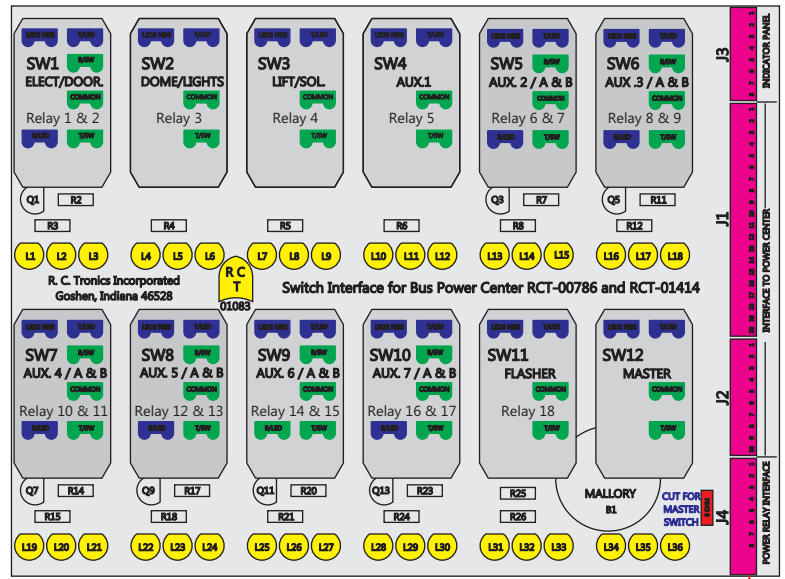

R. C. Tronics Incorporated

2573 East Kercher Road
 Goshen, Indiana 46528
 Toll Free 1-866-457-7790

Phone 1-574-642-3857
 Fax 1-574-642-3858
<http://www.rctronics.com>

RCT-01620-0_22

FAC-01620-00000

Connects to BPC.
 Order Separately
 DAT-01348-00XX0

S-01083

Mate-N-Loc Connector
 2 Pin Part Number 1-480700-0
 Tyco Pin Number 350570-1

Mate-N-Loc operates relays 6A, 6B & 7B with "IGNITION", on RCT-01760
 Bus Power Center connects to J4 on RCT-01083, Dash Switch Center.

Viewed with Tyco Connector
 Plug-In Face Down.