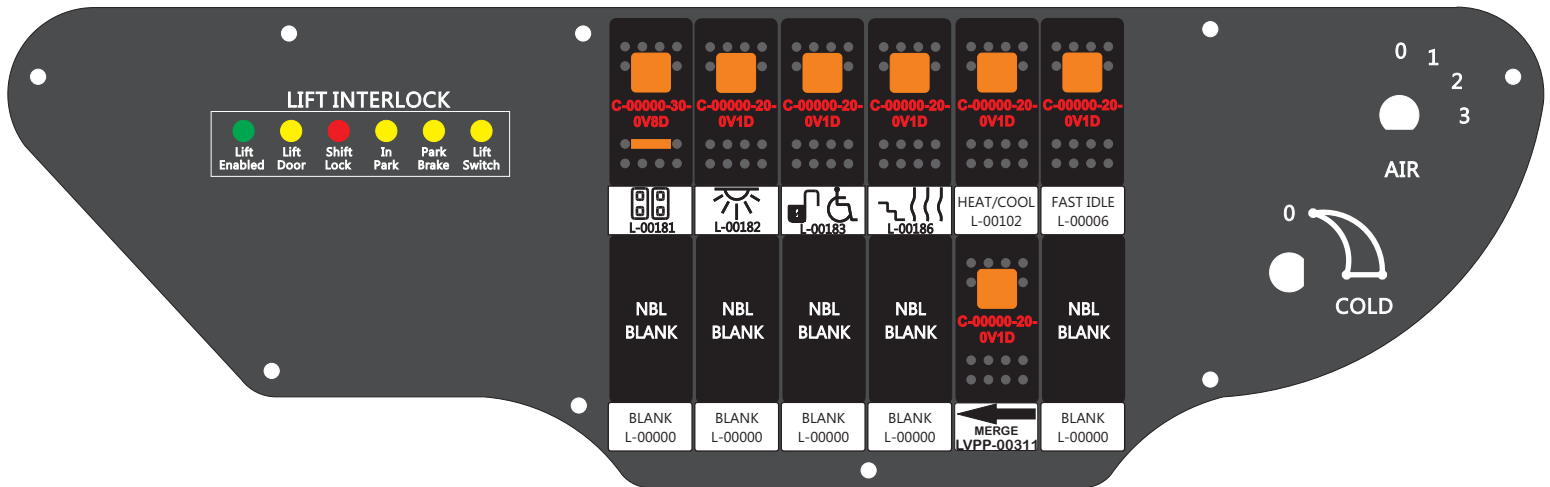

R. C. Tronics Incorporated

2573 East Kercher Road
Goshen, Indiana 46528
Toll Free 1-866-457-7790

Phone 1-574-642-3857
Fax 1-574-642-3858
<http://www.rctronics.com>

RCT-01620-0_22

FAC-01620-00000