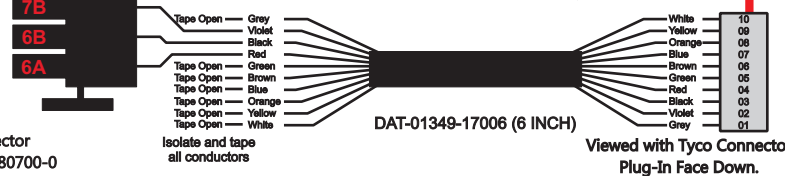

S-01083

Mate-N-Loc Connector
 2 Pin Part Number 1-480700-0
 Tyco Pin Number 350570-1

Mate-N-Loc operates relays 6A, 6B & 7B with "IGNITION", on RCT-01760
 Bus Power Center connects to J4 on RCT-01083, Dash Switch Center.