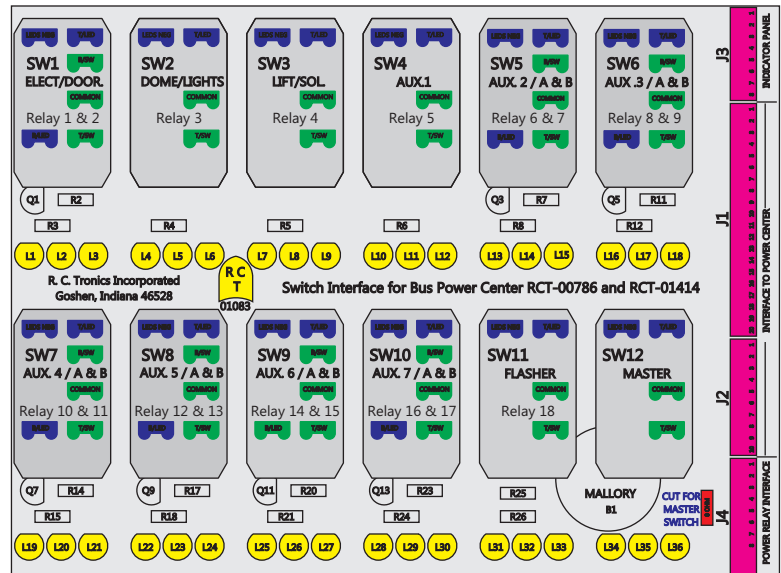

R. C. Tronics Incorporated

2573 East Kercher Road
 Goshen, Indiana 46528
 Toll Free 1-866-457-7790

Phone 1-574-642-3857
 Fax 1-574-642-3858
<http://www.rctronics.com>

RCT-01620-0_23

FAC-01620-00000

Connects to BPC.
 Order Separately
 DAT-01348-00XX0

S-01083

Mate-N-Loc Connector
 2 Pin Part Number 1-480700-0
 Tyco Pin Number 350570-1

Mate-N-Loc operates relays 6A, 6B & 7B with "IGNITION", on RCT-01760 Bus Power Center connects to J4 on RCT-01083, Dash Switch Center.