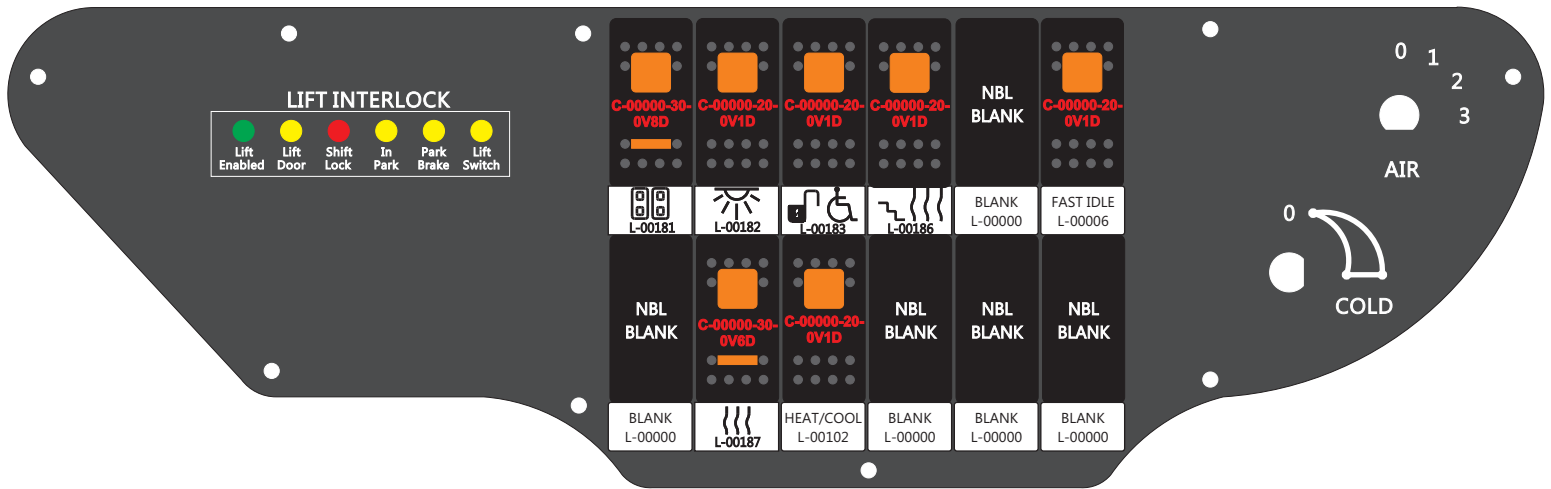

R. C. Tronics Incorporated

2573 East Kercher Road
 Goshen, Indiana 46528
 Toll Free 1-866-457-7790

Phone 1-574-642-3857
 Fax 1-574-642-3858
<http://www.rctronics.com>

RCT-01620-0_23

FAC-01620-00000

Connects to BPC.
 Order Separately
 DAT-01348-00XX0

S-01083

Mate-N-Loc Connector
 2 Pin Part Number 1-480700-0
 Tyco Pin Number 350570-1

Mate-N-Loc operates relays 6A, 6B & 7B with "IGNITION", on RCT-01760 Bus Power Center connects to J4 on RCT-01083, Dash Switch Center.