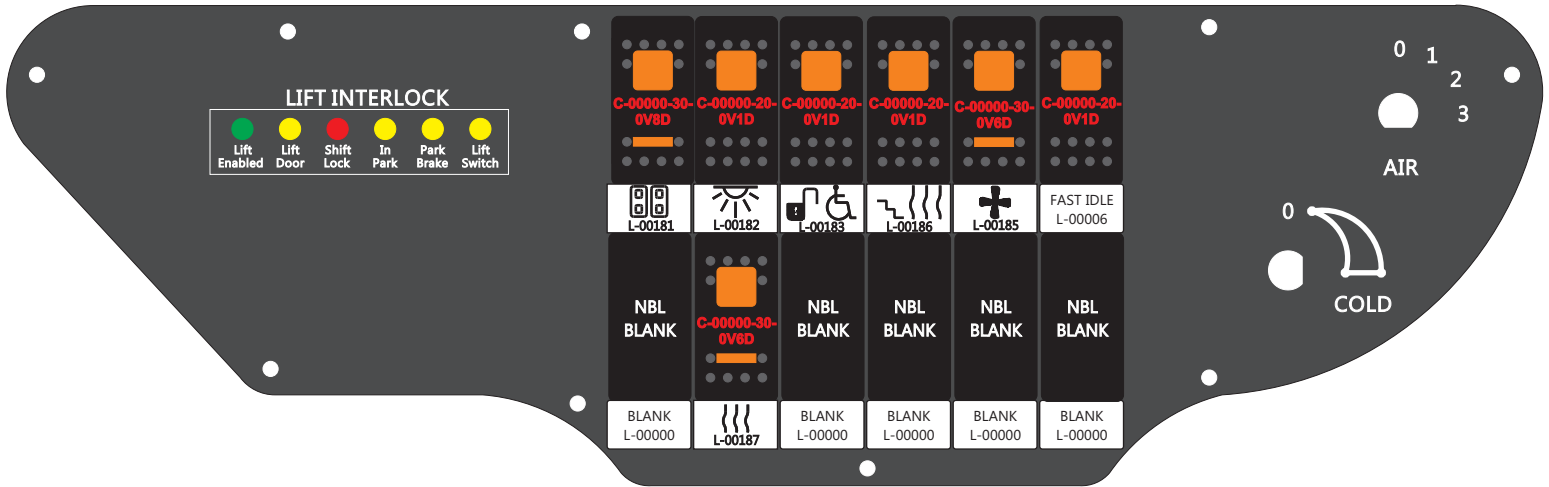

R. C. Tronics Incorporated

2573 East Kercher Road
Goshen, Indiana 46528
Toll Free 1-866-457-7790

Phone 1-574-642-3857
Fax 1-574-642-3858
<http://www.rctronics.com>

RCT-01620-0_24

FAC-01620-00000