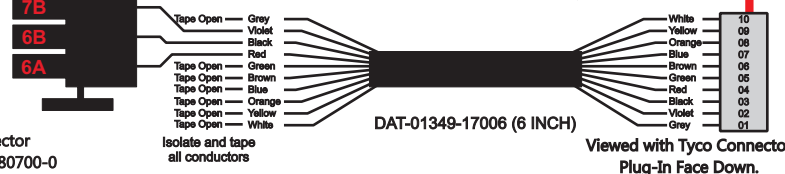

Connects to BPC.  
 Order Separately  
 DAT-01348-00XX0

Mate-N-Loc Connector  
 2 Pin Part Number 1-480700-0  
 Tyco Pin Number 350570-1

Mate-N-Loc operates relays 6A, 6B & 7B with "IGNITION", on RCT-01760  
 Bus Power Center connects to J4 on RCT-01083, Dash Switch Center.