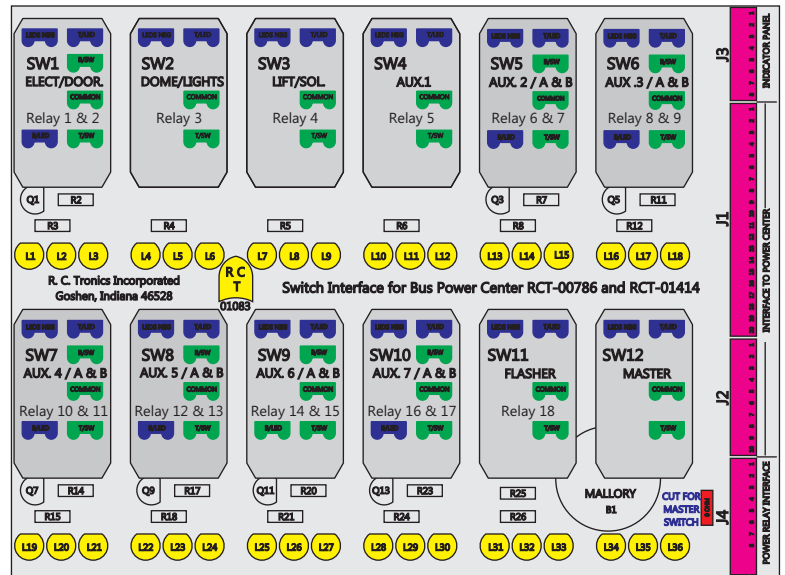

# R. C. Tronics Incorporated

2573 East Kercher Road  
 Goshen, Indiana 46528  
 Toll Free 1-866-457-7790

Phone 1-574-642-3857  
 Fax 1-574-642-3858  
<http://www.rctronics.com>

RCT-01620-0\_24

FAC-01620-00000

Connects to BPC.  
 Order Separately  
 DAT-01348-00XX0

Mate-N-Loc Connector  
 2 Pin Part Number 1-480700-0  
 Tyco Pin Number 350570-1

Mate-N-Loc operates relays 6A, 6B & 7B with "IGNITION", on RCT-01760  
 Bus Power Center connects to J4 on RCT-01083, Dash Switch Center.

Viewed with Tyco Connector  
 Plug-In Face Down.