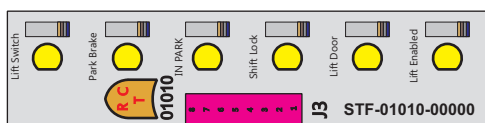

Connects to BPC.
Order Separately
DAT-01348-00XX0