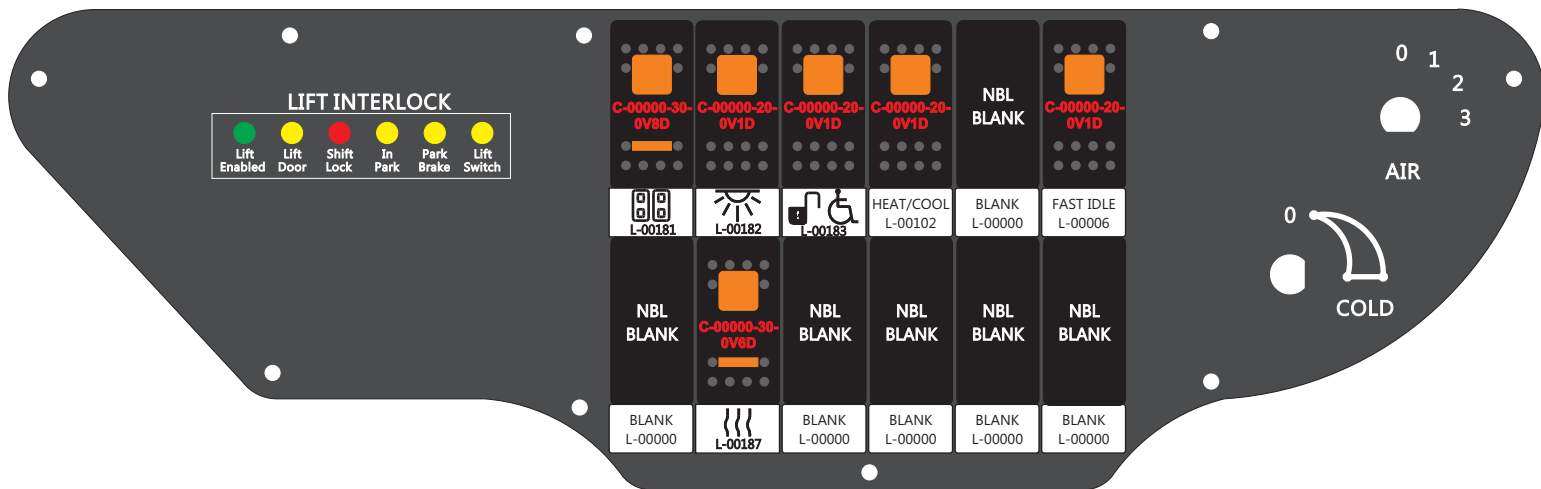

R. C. Tronics Incorporated

2573 East Kercher Road
Goshen, Indiana 46528
Toll Free 1-866-457-7790

Phone 1-574-642-3857
Fax 1-574-642-3858
<http://www.rctronics.com>

RCT-01620-0_25

FAC-01620-00000