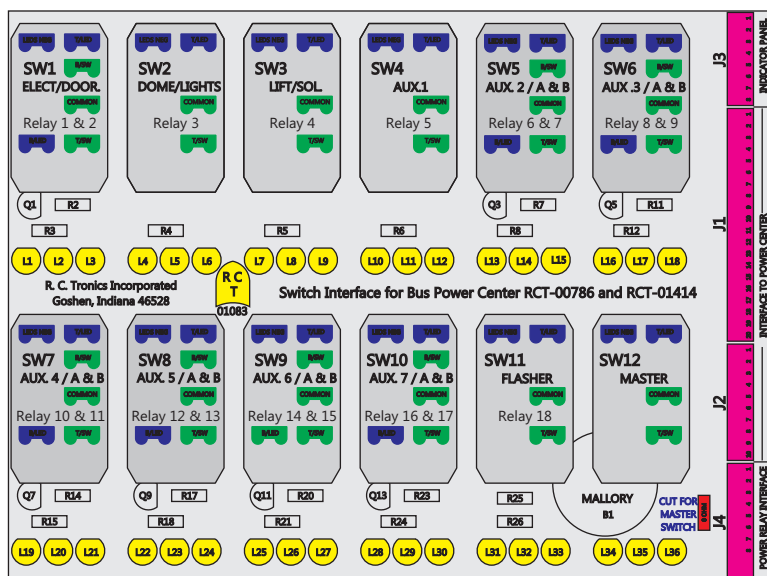

R. C. Tronics Incorporated

2573 East Kercher Road
 Goshen, Indiana 46528
 Toll Free 1-866-457-7790

Phone 1-574-642-3857
 Fax 1-574-642-3858
<http://www.rctronics.com>

RCT-01620-0_25

FAC-01620-00000

Connects to BPC.
 Order Separately
 DAT-01348-00XX0

S-01083

Mate-N-Loc operates relays 6A, 6B & 7B with "IGNITION", on RCT-01760 Bus Power Center connects to J4 on RCT-01083, Dash Switch Center.