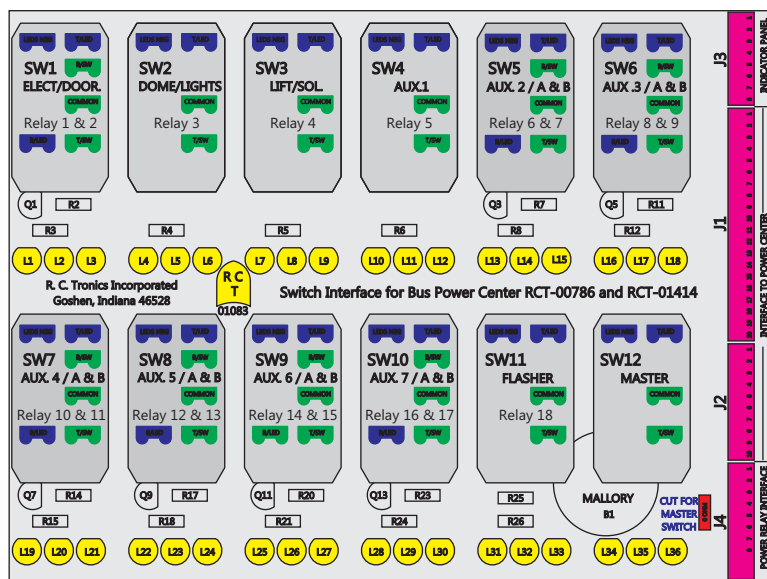

R. C. Tronics Incorporated

2573 East Kercher Road
 Goshen, Indiana 46528
 Toll Free 1-866-457-7790

Phone 1-574-642-3857
 Fax 1-574-642-3858
<http://www.rctronics.com>

RCT-01620-0_26

FAC-01620-00000

Connects to J3 of BPC.
 Order Separately
 DAT-01348-00XX0

S-01083

Mate-N-Loc operates relays 6A, 6B & 7B with "IGNITION", on RCT-01760 Bus Power Center connects to J4 on RCT-01083, Dash Switch Center.

Viewed with Tyco Connector Plug-In Face Down.