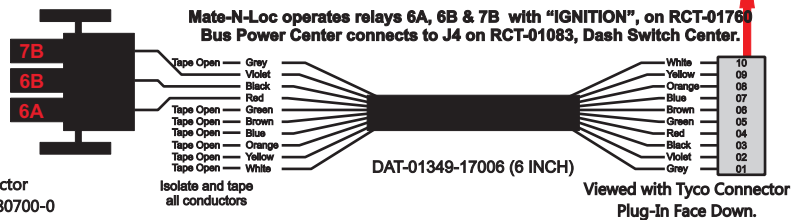

R. C. Tronics Incorporated

2573 East Kercher Road
 Goshen, Indiana 46528
 Toll Free 1-866-457-7790

Phone 1-574-642-3857
 Fax 1-574-642-3858
<http://www.rctronics.com>

RCT-01620-0_26

FAC-01620-00000

Connects to J3 of BPC.
 Order Separately
 DAT-01348-00XX0

S-01083

Mate-N-Loc operates relays 6A, 6B & 7B with "IGNITION", on RCT-01760 Bus Power Center connects to J4 on RCT-01083, Dash Switch Center.

Viewed with Tyco Connector Plug-In Face Down.