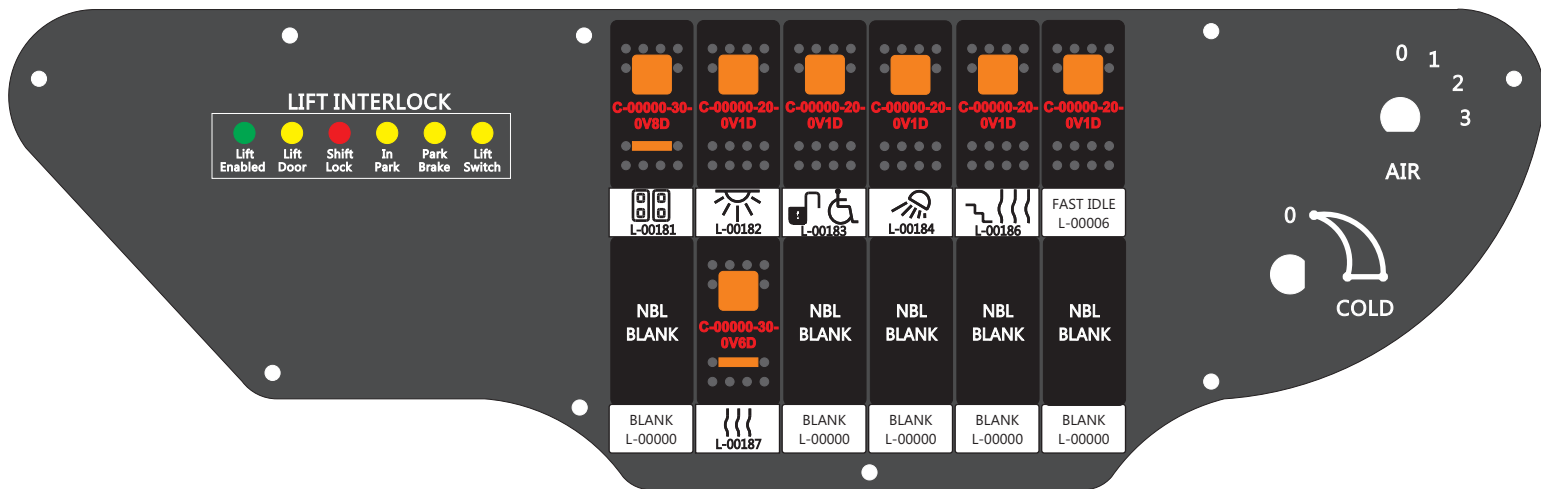

R. C. Tronics Incorporated

2573 East Kercher Road
 Goshen, Indiana 46528
 Toll Free 1-866-457-7790

Phone 1-574-642-3857
 Fax 1-574-642-3858
<http://www.rctronics.com>

RCT-01620-0_26

FAC-01620-00000

Connects to J3 of BPC.
 Order Separately
 DAT-01348-00XX0

S-01083

Mate-N-Loc operates relays 6A, 6B & 7B with "IGNITION", on RCT-01760 Bus Power Center connects to J4 on RCT-01083, Dash Switch Center.

Viewed with Tyco Connector Plug-In Face Down.