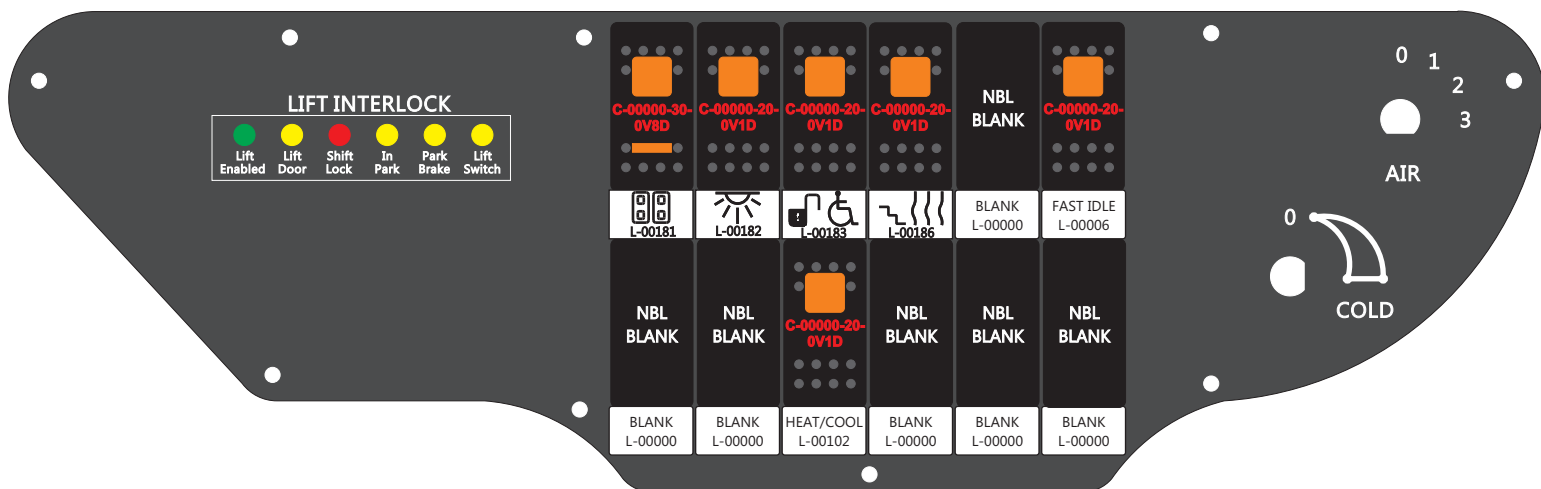

R. C. Tronics Incorporated

2573 East Kercher Road
Goshen, Indiana 46528
Toll Free 1-866-457-7790

Phone 1-574-642-3857
Fax 1-574-642-3858
<http://www.rctronics.com>

RCT-01620-0_27

FAC-01620-00000