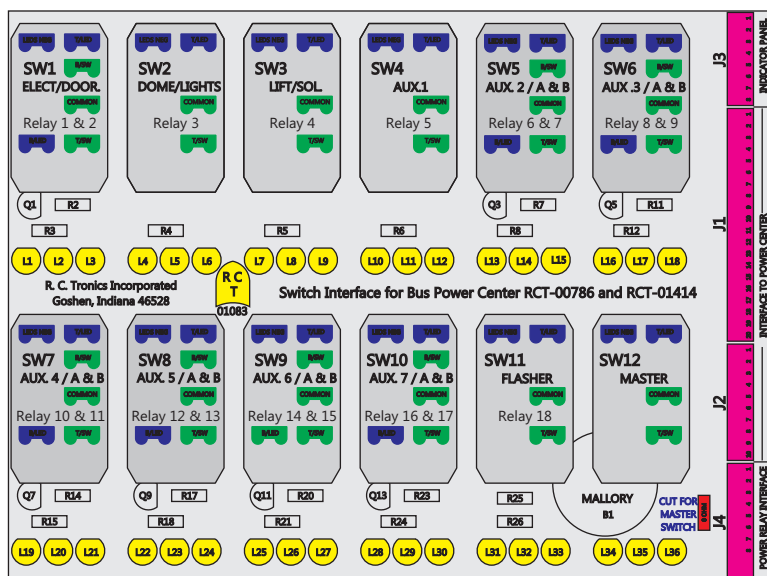

R. C. Tronics Incorporated

2573 East Kercher Road
 Goshen, Indiana 46528
 Toll Free 1-866-457-7790

Phone 1-574-642-3857
 Fax 1-574-642-3858
<http://www.rctronics.com>

RCT-01620-0_27

FAC-01620-00000

Connects to BPC
 Order Separately
 DAT-01348-00XX0

S-01083

Mate-N-Loc operates relays 6A, 6B & 7B with "IGNITION", on RCT-01760 Bus Power Center connects to J4 on RCT-01083, Dash Switch Center.

DAT-01349-17006 (6 INCH)

Viewed with Tyco Connector Plug-In Face Down.