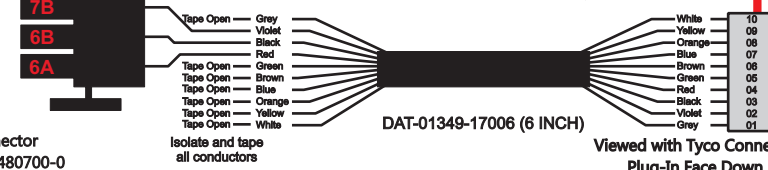

S-01083

Mate-N-Loc operates relays 6A, 6B & 7B with "IGNITION", on RCT-01760 Bus Power Center connects to J4 on RCT-01083, Dash Switch Center.

DAT-01349-17006 (6 INCH)

Viewed with Tyco Connector Plug-In Face Down.