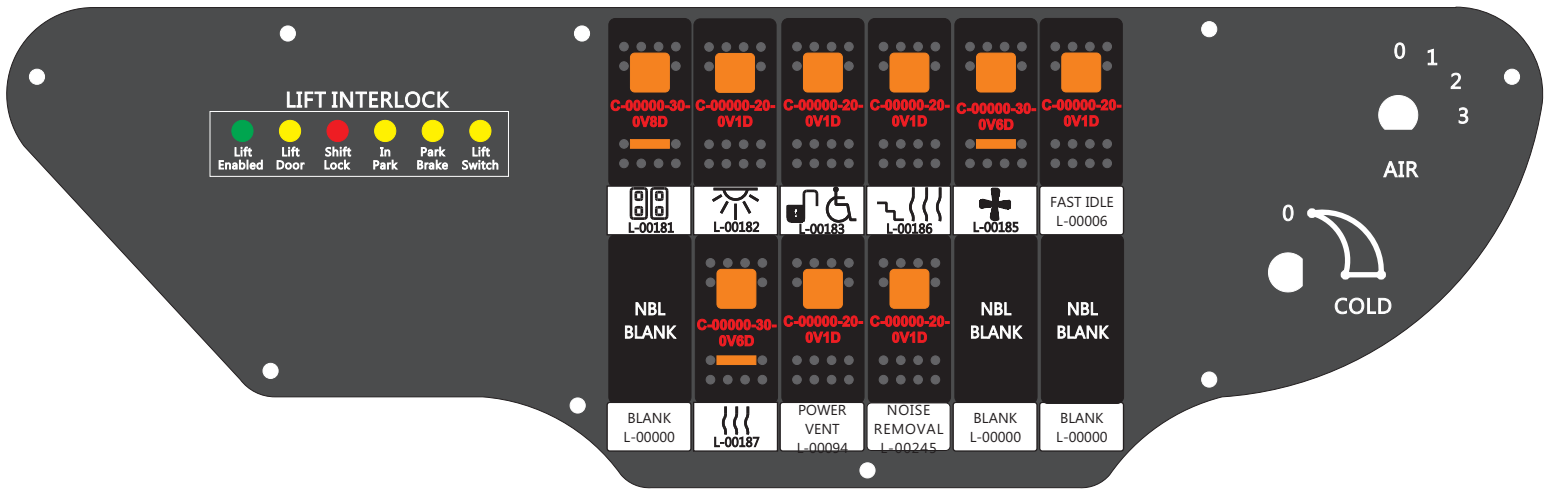

R. C. Tronics Incorporated

2573 East Kercher Road
Goshen, Indiana 46528
Toll Free 1-866-457-7790

Phone 1-574-642-3857
Fax 1-574-642-3858
<http://www.rctronics.com>

RCT-01620-0_29

FAC-01620-00000