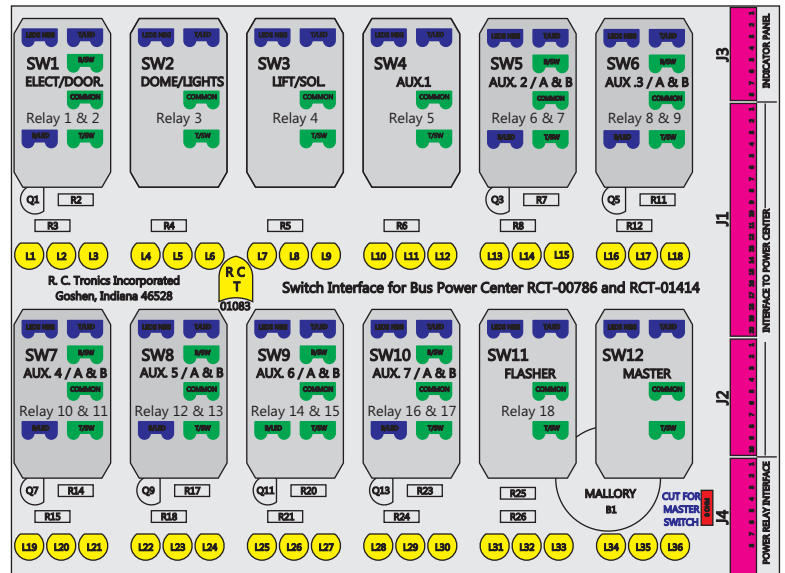

R. C. Tronics Incorporated

2573 East Kercher Road
 Goshen, Indiana 46528
 Toll Free 1-866-457-7790

Phone 1-574-642-3857
 Fax 1-574-642-3858
<http://www.rctronics.com>

RCT-01620-0_29

FAC-01620-00000

Connects to BPC.
 Order Separately
 DAT-01348-00XX0

S-01083

Mate-N-Loc Connector
 2 Pin Part Number 1-480700-0
 Tyco Pin Number 350570-1

Mate-N-Loc operates relays 6A, 6B & 7B with "IGNITION", on RCT-01760 Bus Power Center connects to J4 on RCT-01083, Dash Switch Center.

DAT-01349-17006 (6 INCH)

Viewed with Tyco Connector Plug-In Face Down.