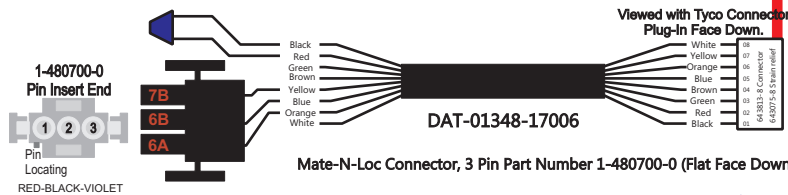

Mate-N-Loc Connector, 3 Pin Part Number 1-480700-0 (Flat Face Down)

Mate-N-Loc Connector Operates Aux. 1, Aux. 2 & Heat on RCT-01490 or RCT-01507 from J3 on RCT-01492 or RCT-01493. Black & Red Operates Aux.3 with "Ignition".