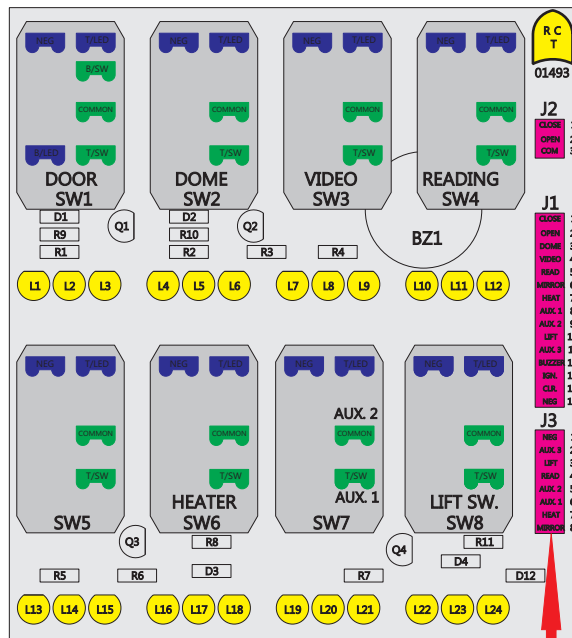

R. C. Tronics Incorporated

2573 East Kercher Road
Goshen, Indiana 46528
Toll Free 1-866-457-7790

Phone 1-574-642-3857
Fax 1-574-642-3858
<http://www.rctronics.com>

RCT-01624-0_05

FAC-01624-00000

S-01493

Mate-N-Loc Connector, 3 Pin Part Number 1-480700-0 (Flat Face Down)

Mate-N-Loc Connector Operates Aux. 1, Aux. 2 & Heat on RCT-01490 or RCT-01507 from J3 on RCT-01492 or RCT-01493. Black & Red Operates Aux.3 with "Ignition".