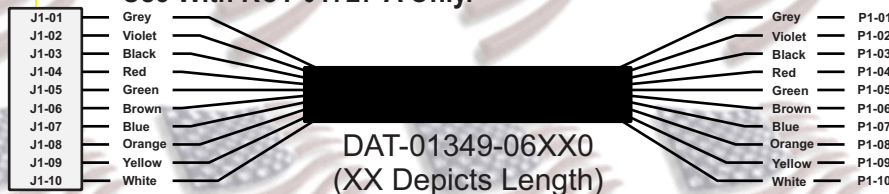

## RCT-01727-A

### SCHOOL BUS ELECTRONIC AMBER & RED WARNING CONTROLLER WITH WARNING LIGHT CURRENT MONITOR.

RCT-01729-00000 Indicator Panel,  
Use With RCT-01727-A Only.

To Monitor Brake, Turn and Back-Up lights requires RCT-01725 and Indicator Panel RCT-01729-00001.