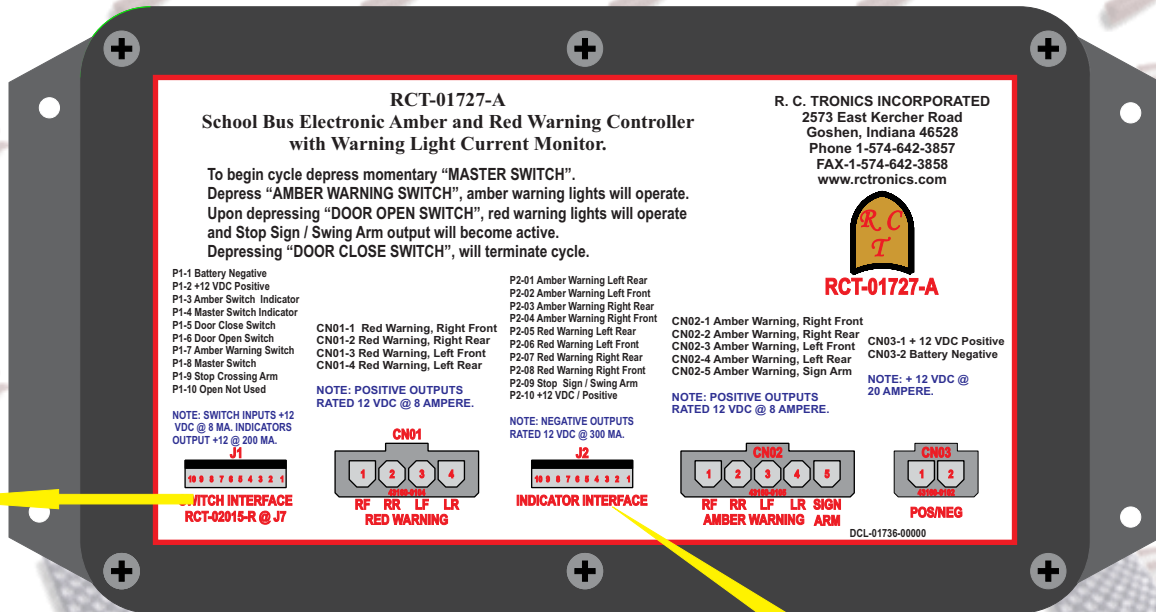

### SCHOOL BUS ELECTRONIC AMBER & RED WARNING CONTROLLER WITH WARNING LIGHT CURRENT MONITOR.

RCT-01729-00000 Indicator Panel,  
Use With RCT-01727-A Only.

To Monitor Brake, Turn and Back-Up lights requires RCT-01725 and Indicator Panel RCT-01729-00001.

#### Sequence of Operation:

- Momentarily depressing, "MASTER" switch will arm system.
- Momentarily depressing, "AMBER WARN" switch will begin operating of the amber warning lights.
- Momentarily inputting to P1-6, "DOOR OPEN" will switch to red warning lights from amber warning lights and output +12 VDC @ CN02-5, "SIGN ARM"
- Momentarily inputting to P1-5, "DOOR CLOSE" will terminate cycle.