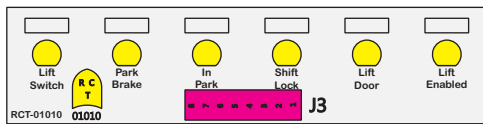

Connects to J2 of BPC
 RCT-01507.
 Order Separately
 DAT-01348-00XX0

Tyco Connector Operates Relays 5A & 5B on RCT-00786 or RCT-01414, Bus Power Center from J3 on RCT-00948, Dash Switch Center. Black & Red Operates 7A & 7B when taken to an external ground, with "IGNITION".

Mate-N-Loc Connector Operates Aux. 1 & Aux. 2 on RCT-01490 or RCT-01507 from J3 on RCT-01492 or RCT-01493. Black & Red Operates Aux.3 with "Ignition".