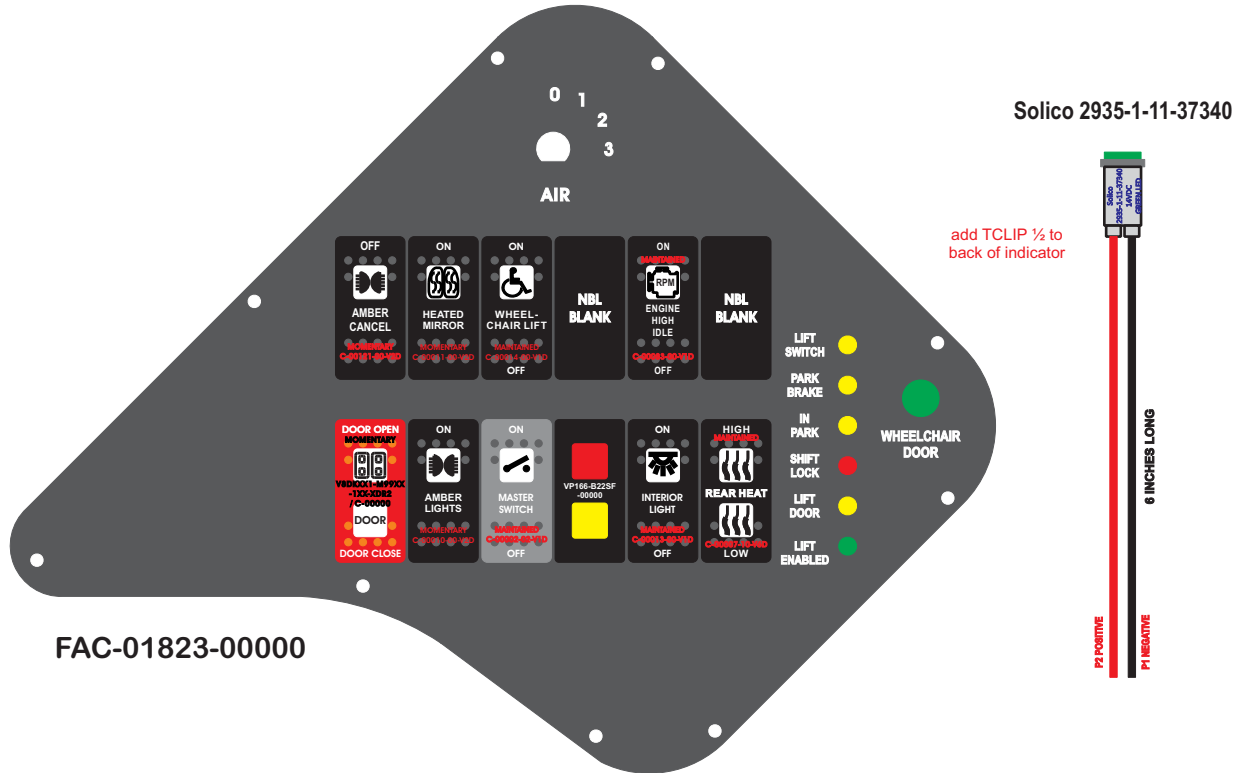

Connects to J2 of BPC
 RCT-01507.
 Order Separately
 DAT-01348-00XX0

Tyco Connector Operates Relays 5A & 5B on RCT-00786 or RCT-01414, Bus Power Center from J3 on RCT-00948, Dash Switch Center. Black & Red Operates 7A & 7B when taken to an external ground, with "IGNITION".

Mate-N-Loc Connector Operates Aux. 1 & Aux. 2 on RCT-01490 or RCT-01507 from J3 on RCT-01492 or RCT-01493. Black & Red Operates Aux.3 with "Ignition".