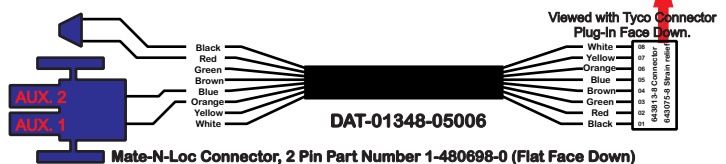

Connects to J2 of BPC
 RCT-01507.
 Order Separately
 DAT-01348-00XX0

Tyco Connector Operates Relays 5A & 5B on RCT-00786 or RCT-01414, Bus Power Center from J3 on RCT-00948, Dash Switch Center. Black & Red Operates 7A & 7B when taken to an external ground, with "IGNITION".

Mate-N-Loc Connector Operates Aux. 1 & Aux. 2 on RCT-01490 or RCT-01507 from J3 on RCT-01492 or RCT-01493. Black & Red Operates Aux.3 with "Ignition".