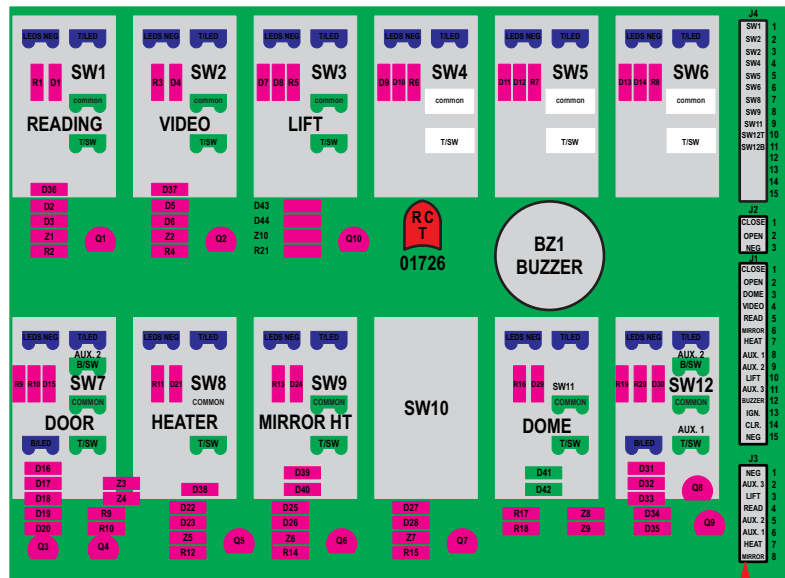

Connects to J2 of BPC
 RCT-01507.
 Order Separately
 DAT-01348-00XX0

Tyco Connector Operates Relays 5A & 5B on RCT-00786 or RCT-01414, Bus Power Center from J3 on RCT-00948, Dash Switch Center. Black & Red Operates 7A & 7B when taken to an external ground, with "IGNITION".

Mate-N-Loc Connector Operates Aux. 1 & Aux. 2 on RCT-01490 or RCT-01507 from J3 on RCT-01492 or RCT-01493. Black & Red Operates Aux.3 with "Ignition".