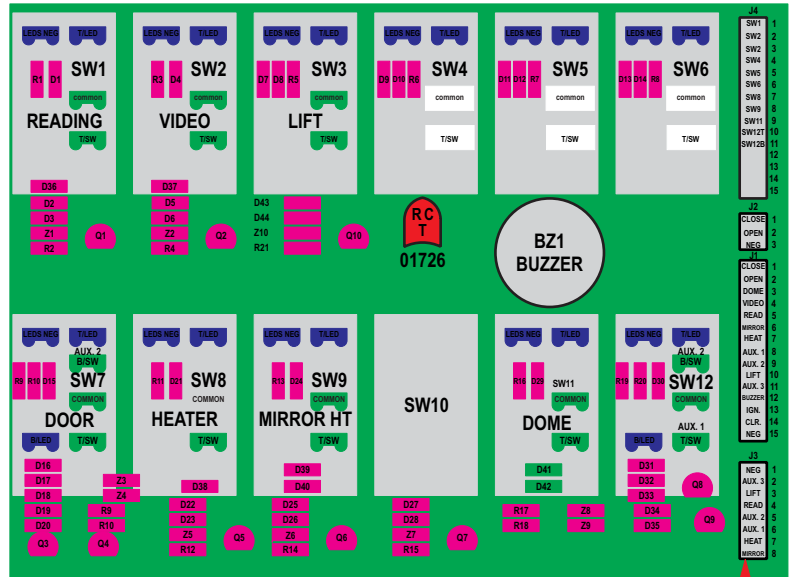

Connects to J2 of BPC
 RCT-01507.
 Order Separately
 DAT-01348-00XX0

Tyco Connector Operates Relays 5A & 5B on RCT-00786 or RCT-01414, Bus Power Center from J3 on RCT-00948, Dash Switch Center. Black & Red Operates 7A & 7B when taken to an external ground, with "IGNITION".

Mate-N-Loc Connector Operates Aux. 1 & Aux. 2 on RCT-01490 or RCT-01507 from J3 on RCT-01492 or RCT-01493. Black & Red Operates Aux.3 with "Ignition".