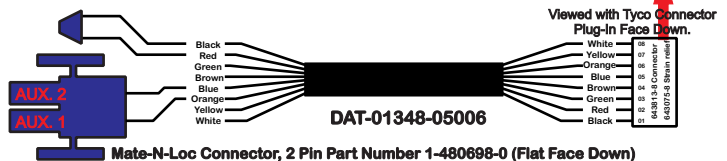

Connects to J2 of BPC
 RCT-01507.
 Order Separately
 DAT-01348-00XX0

Tyco Connector Operates Relays 5A & 5B on RCT-00786 or RCT-01414, Bus Power Center from J3 on RCT-00948, Dash Switch Center. Black & Red Operates 7A & 7B when taken to an external ground, with "IGNITION".

Mate-N-Loc Connector Operates Aux. 1 & Aux. 2 on RCT-01490 or RCT-01507 from J3 on RCT-01492 or RCT-01493. Black & Red Operates Aux.3 with "Ignition".