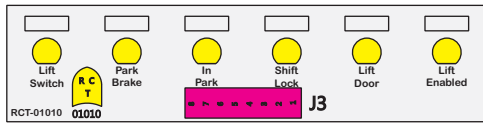

Connects to J2 of BPC
 RCT-01507.
 Order Separately
 DAT-01348-00XX0

Tyco Connector Operates Relays 5A & 5B on RCT-00786 or RCT-01414, Bus Power Center from J3 on RCT-00948, Dash Switch Center. Black & Red Operates 7A & 7B when taken to an external ground, with "IGNITION".

Mate-N-Loc Connector Operates Aux. 1 & Aux. 2 on RCT-01490 or RCT-01507 from J3 on RCT-01492 or RCT-01493. Black & Red Operates Aux.3 with "Ignition".