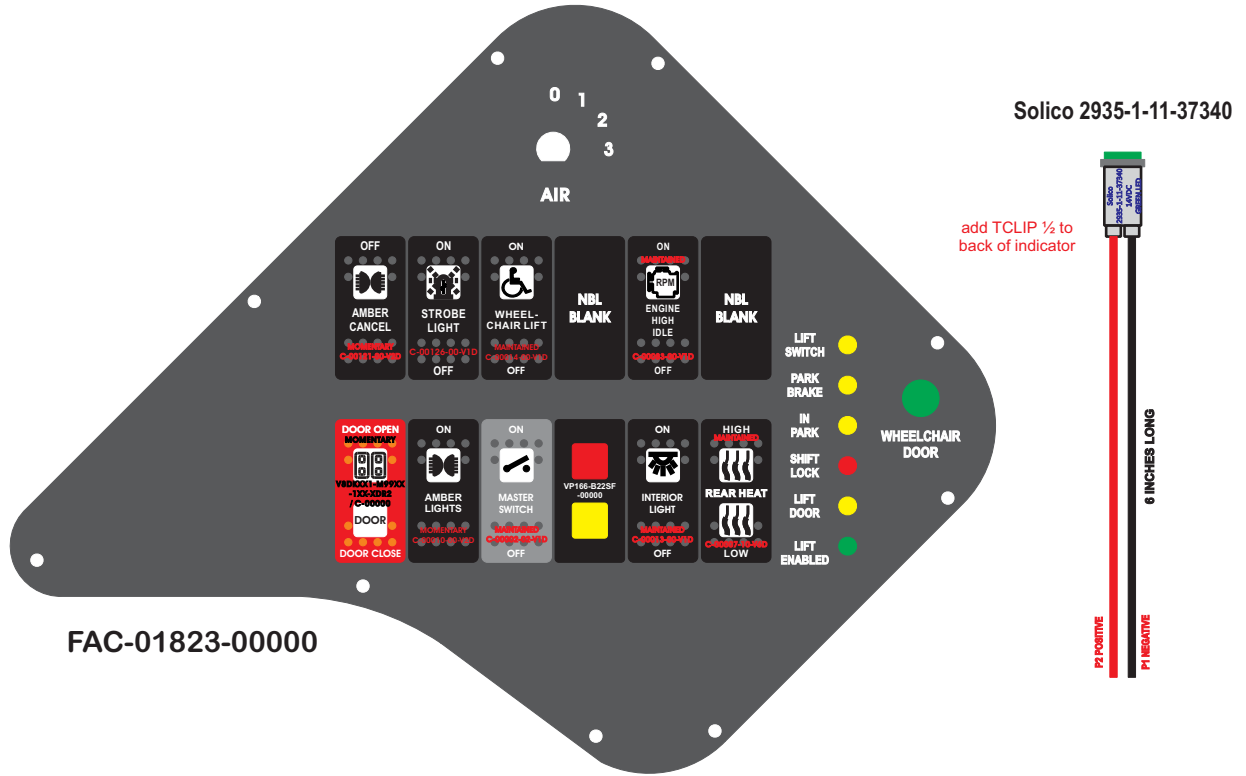

R. C. Tronics Incorporated

2573 East Kercher Road
 Goshen, Indiana 46528
 Toll Free 1-866-457-7790

Phone 1-574-642-3857
 Fax 1-574-642-3858
<http://www.rctronics.com>

RCT-01823-0__02 (Operates Relays, Aux. #1, #2, #3)

Connects to J2 of BPC
 RCT-01507.
 Order Separately
 DAT-01348-00XX0

Tyco Connector Operates Relays 5A & 5B on RCT-00786 or RCT-01414, Bus Power Center from J3 on RCT-00948, Dash Switch Center. Black & Red Operates 7A & 7B when taken to an external ground, with "IGNITION".

Mate-N-Loc Connector Operates Aux. 1 & Aux. 2 on RCT-01490 or RCT-01507 from J3 on RCT-01492 or RCT-01493. Black & Red Operates Aux.3 with "Ignition".