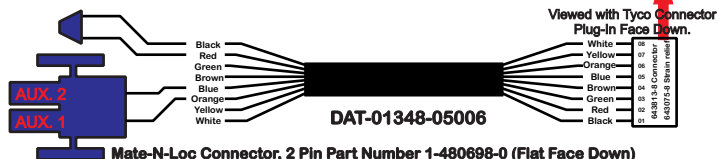

Connects to J2 of BPC
 RCT-01507.
 Order Separately
 DAT-01348-00XX0

Tyco Connector Operates Relays 5A & 5B on RCT-00786 or RCT-01414, Bus Power Center from J3 on RCT-00948, Dash Switch Center. Black & Red Operates 7A & 7B when taken to an external ground, with "IGNITION".

Mate-N-Loc Connector Operates Aux. 1 & Aux. 2 on RCT-01490 or RCT-01507 from J3 on RCT-01492 or RCT-01493. Black & Red Operates Aux.3 with "Ignition".