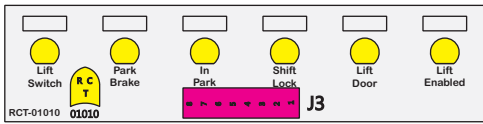

Connects to J2 of BPC
 RCT-01507.
 Order Separately
 DAT-01348-00XX0

Tyco Connector Operates Relays 5A & 5B on RCT-00786 or RCT-01414, Bus Power Center from J3 on RCT-00948, Dash Switch Center. Black & Red Operates 7A & 7B when taken to an external ground, with "IGNITION".

Mate-N-Loc Connector Operates Aux. 1 & Aux. 2 on RCT-01490 or RCT-01507 from J3 on RCT-01492 or RCT-01493. Black & Red Operates Aux.3 with "Ignition".