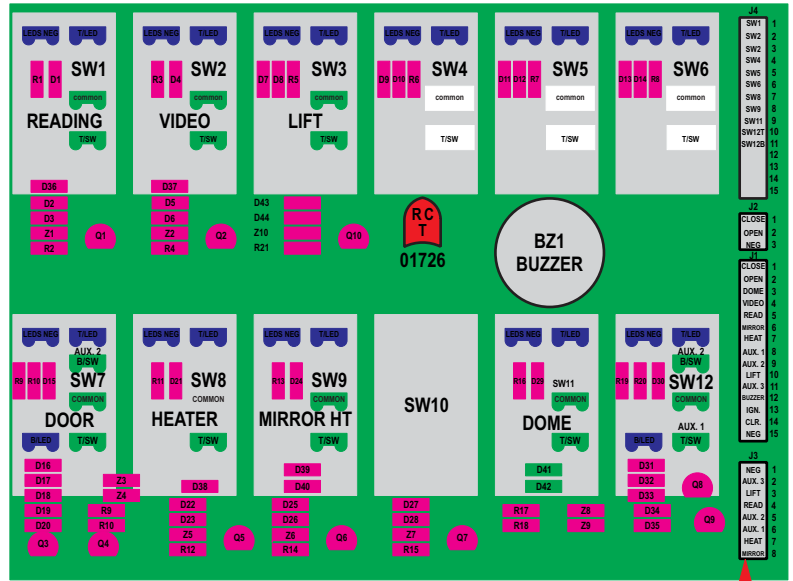

Connects to J2 of BPC
 RCT-01507.
 Order Separately
 DAT-01348-00XX0

Tyco Connector Operates Relays 5A & 5B on RCT-00786 or RCT-01414, Bus Power Center from J3 on RCT-00948, Dash Switch Center. Black & Red Operates 7A & 7B when taken to an external ground, with "IGNITION".

Mate-N-Loc Connector Operates Aux. 1 & Aux. 2 on RCT-01490 or RCT-01507 from J3 on RCT-01492 or RCT-01493. Black & Red Operates Aux.3 with "Ignition".