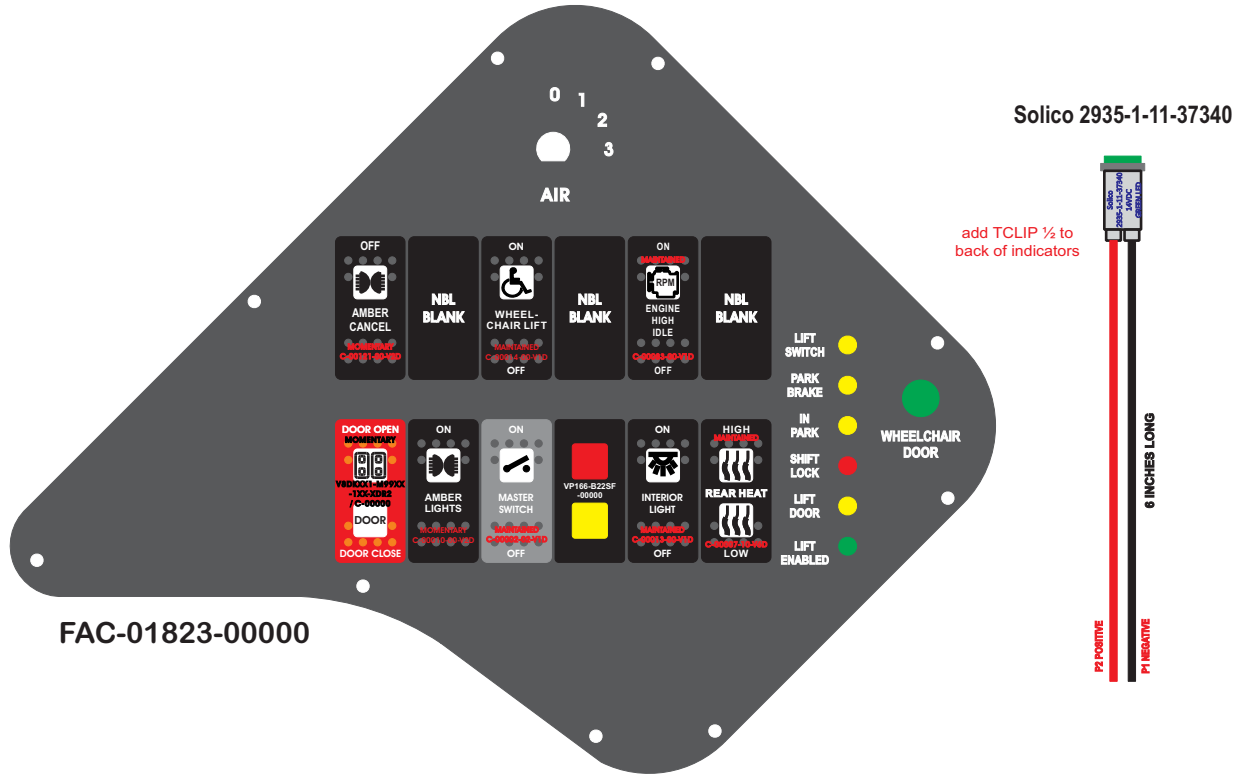

Connects to J2 of BPC
 RCT-01507.
 Order Separately
 DAT-01348-00XX0

Tyco Connector Operates Relays 5A & 5B on RCT-00786 or RCT-01414, Bus Power Center from J3 on RCT-00948, Dash Switch Center. Black & Red Operates 7A & 7B when taken to an external ground, with "IGNITION".

Mate-N-Loc Connector Operates Aux. 1 & Aux. 2 on RCT-01490 or RCT-01507 from J3 on RCT-01492 or RCT-01493. Black & Red Operates Aux.3 with "Ignition".