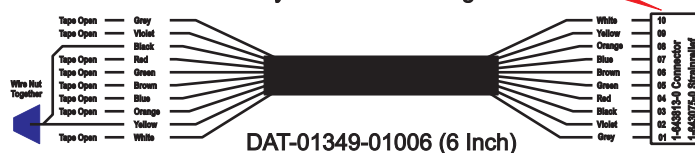

DAT-01350-00006

S-01706

S-01707

Viewed with Tyco Connector Plug-In Face Down

DAT-01349-01006 (6 Inch)

Enables "Master Switch" for RCT-00786 or RCT-01414, Bus Power Center from J4 on RCT-01069, Dash Switch Center. When Switch #12 is not used.