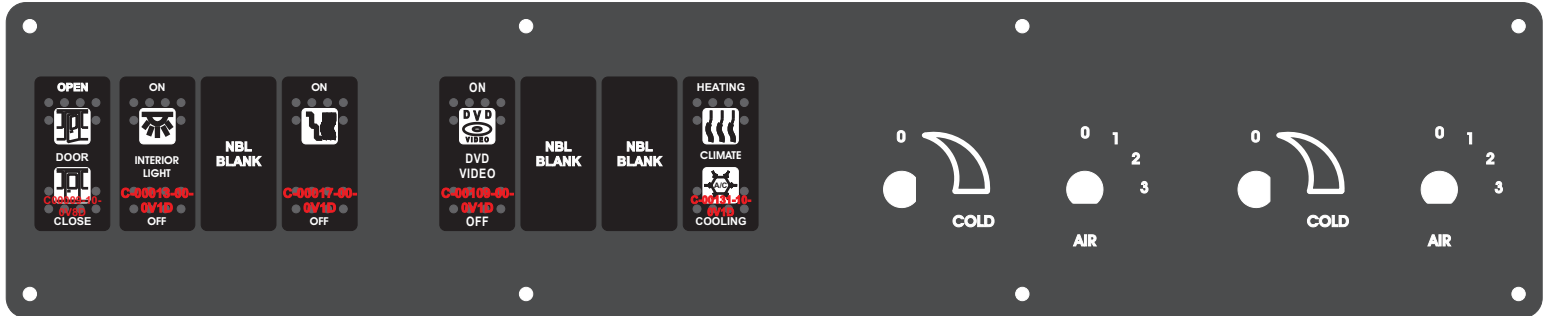

R. C. Tronics Incorporated

2573 East Kercher Road
Goshen, Indiana 46528
Toll Free 1-866-457-7790

Phone 1-574-642-3857
Fax 1-574-642-3858
<http://www.rctronics.com>

RCT-01928-0__17

FAC-01928-00000

Viewed with Tyco Connector Plug-In Face-Down.

DAT-01350-00006

S-01706

S-01707

Viewed with Tyco Connector Plug-In Face Down

DAT-01349-01006 (6 Inch)

Enables "Master Switch" for RCT-00786 or RCT-01414, Bus Power Center from J4 on RCT-01069, Dash Switch Center. When Switch #12 is not used.