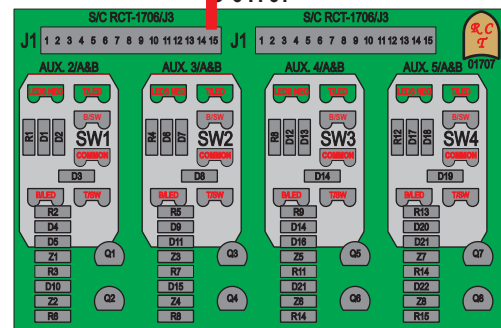

R. C. Tronics Incorporated

2573 East Kercher Road
Goshen, Indiana 46528
Toll Free 1-866-457-7790

Phone 1-574-642-3857
Fax 1-574-642-3858
<http://www.rctronics.com>

RCT-01928-0__17

FAC-01928-00000

Viewed with Tyco Connector Plug-In Face-Down.

DAT-01350-00006

S-01706

S-01707

Viewed with Tyco Connector Plug-In Face Down

DAT-01349-01006 (6 Inch)

Enables "Master Switch" for RCT-00786 or RCT-01414, Bus Power Center from J4 on RCT-01069, Dash Switch Center. When Switch #12 is not used.