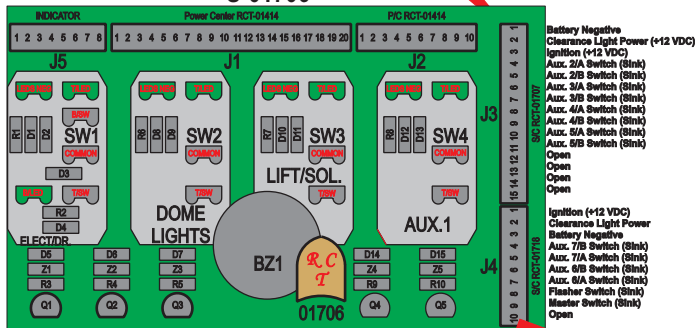

R. C. Tronics Incorporated

2573 East Kercher Road
Goshen, Indiana 46528
Toll Free 1-866-457-7790

Phone 1-574-642-3857
Fax 1-574-642-3858
<http://www.rctronics.com>

RCT-01928-0__17

FAC-01928-00000

Viewed with Tyco Connector Plug-In Face-Down.

DAT-01350-00006

S-01706

S-01707

Viewed with Tyco Connector Plug-In Face Down

DAT-01349-01006 (6 Inch)

Enables "Master Switch" for RCT-00786 or RCT-01414, Bus Power Center from J4 on RCT-01069, Dash Switch Center. When Switch #12 is not used.