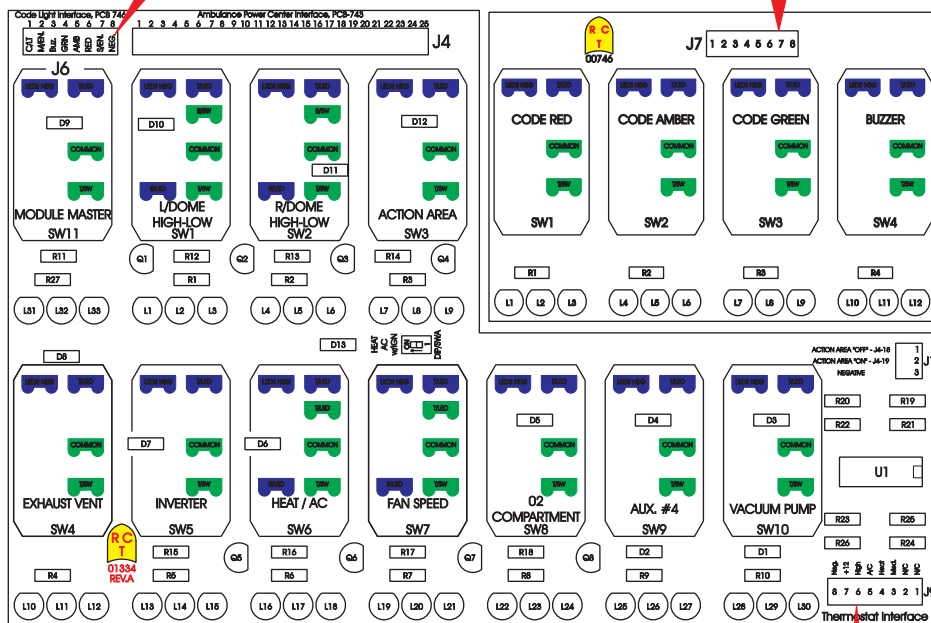

R. C. Tronics Incorporated

2573 East Kercher Road
Goshen, Indiana 46528
Toll Free 1-866-457-7790

Phone 1-574-642-3857
Fax 1-574-642-3858
<http://www.rctronics.com>

RCT-01954-0__00

ON MODULE MASTER C-00021-02-0V2D	HIGH LEFT DOME C-00022-01-0V1D LOW	HIGH RIGHT DOME C-00023-01-0V1D LOW	ON ACTION AREA C-00025-00-0V1D OFF	ON CODE RED C-00031-03-0V1D OFF	ON CODE AMBER C-00032-04-0V1D OFF	ON CODE GREEN C-00033-05-0V1D OFF	ON CODE BUZZER C-00034-01-0V2D
MASTER MODULE L-00031	HI-DOME-LOW L-00066	HI-DOME-LOW L-00066	ATTENDANT LIGHT L-00112	CODE RED L-00044	CODE AMBER L-00130	CODE GREEN L-00129	BUZZER L-00024
ON EXHAUST FAN C-00026-00-0V1D OFF	ON INVERTER C-00027-00-0V1D OFF	COOLING CLIMATE HEATING C-00028-01-0V1D OFF	FAN HIGH FAN MED. C-00029-01-0V1D OFF	ON OXYGEN COMPART. C-00030-00-0V1D OFF	ON FLUOR-ESCENT C-00035-01-0V1D OFF	ON VACUUM C-00036-01-0V1D OFF	
EXHAUST L-00033	INVERTER L-00008	HEAT/COOL L-00102	HI MED LOW L-00139	ELECTRIC O2 L-00032	FLUORESCENT LIGHTS L-00080	SUCTION L-00137	

FAC-01954-00000

Viewed with Tyco Connector Plug-In Face Down.

- J9-8 Battery Negative
- J9-7 Battery Positive
- J9-6 Fan Speed High
- J9-5 AC & Fan Speed Low
- J9-4 Heat & Fan Speed Low
- J9-3 Fan Speed Medium
- J9-2 Not Used
- J9-1 Not Used

Viewed with Tyco Connector Plug-In Face Down.