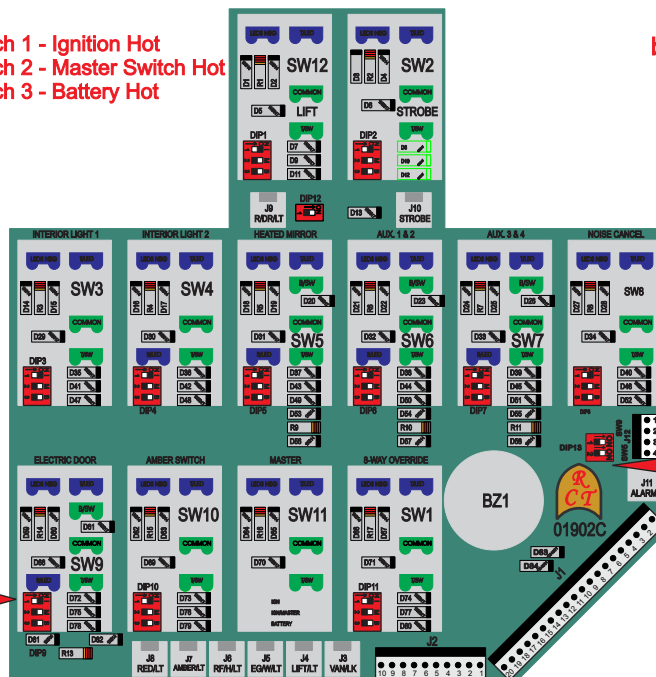

R. C. Tronics Incorporated

2573 East Kercher Road
Goshen, Indiana 46528
Toll Free 1-866-457-7790

Phone 1-574-642-3857
Fax 1-574-642-3858
<http://www.rctronics.com>

RCT-02069-0__15

Dip Switch 1 - Ignition Hot
Dip Switch 2 - Master Switch Hot
Dip Switch 3 - Battery Hot

add TCLIP 1/2 to
back of all indicators

If Door Switch Present
Set Dip 1 - Off
Set Dip 2 - Off
Set Dip 3 - On

When Crossing Arm Cancel
in Switch Position 5
Set Dip 1 - Off
Set Dip 2 - On