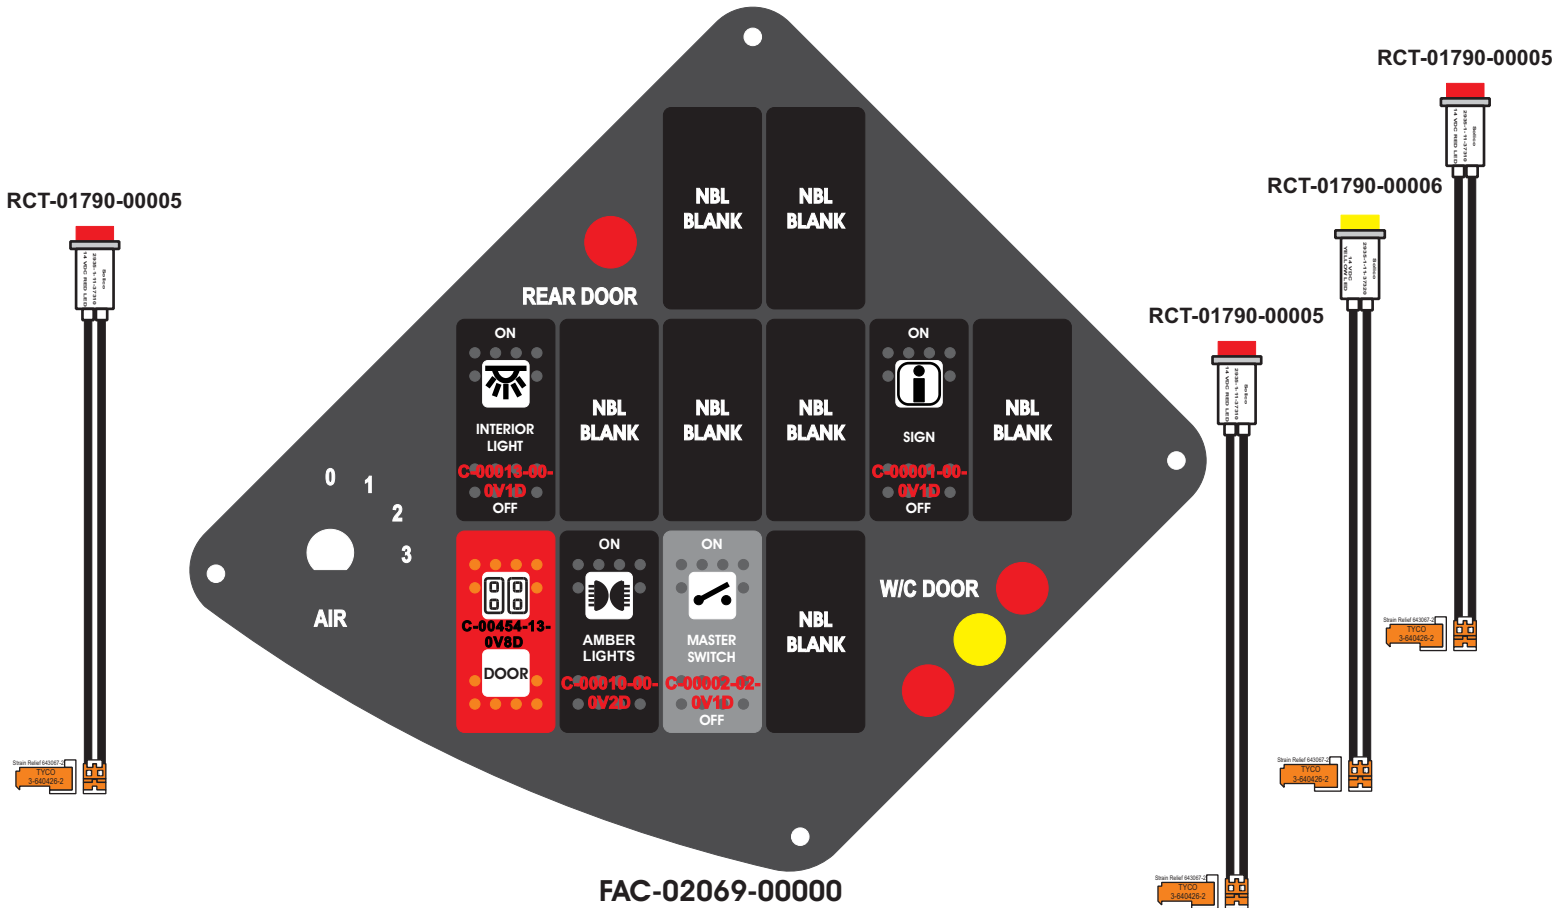

R. C. Tronics Incorporated

2573 East Kercher Road
Goshen, Indiana 46528
Toll Free 1-866-457-7790

Phone 1-574-642-3857
Fax 1-574-642-3858
<http://www.rctronics.com>

RCT-02069-0__15

Dip Switch 1 - Ignition Hot
Dip Switch 2 - Master Switch Hot
Dip Switch 3 - Battery Hot

add TCLIP 1/2 to
back of all indicators

If Door Switch Present
Set Dip 1 - Off
Set Dip 2 - Off
Set Dip 3 - On

When Crossing Arm Cancel
in Switch Position 5
Set Dip 1 - Off
Set Dip 2 - On