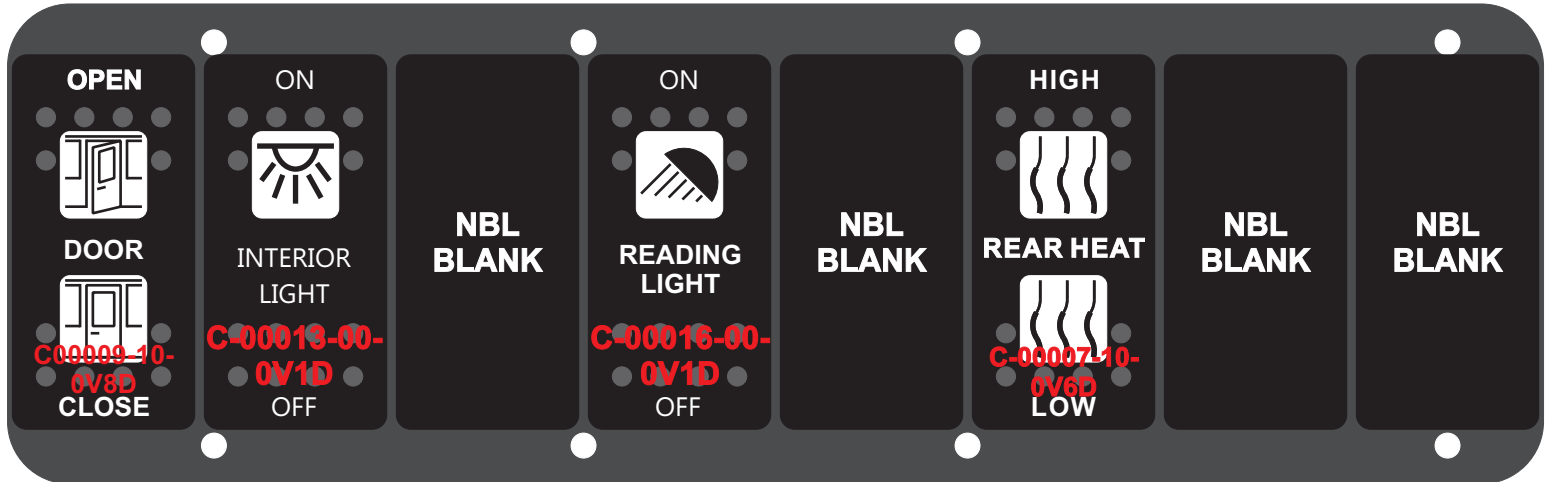

R. C. Tronics Incorporated

2573 East Kercher Road
 Goshen, Indiana 46528
 Toll Free 1-866-457-7790

Phone 1-574-642-3857
 Fax 1-574-642-3858
<http://www.rctronics.com>

RCT-02122-0_16

FAC-02122-00000

Viewed with Tyco Connector
 Plug-In Face Down.

Mate-N-Loc Connector, 2 Pin Part Number 1-480698-0

DAT-01346-03006

- Tape Open — Black
- Tape Open — White
- Tape Open — Red
- Tape Open — Green
- Tape Open — Orange
- Tape Open — Blue
- Tape Open — White / Black
- Tape Open — Red / Black
- Tape Open — Green / Black
- Tape Open — Orange / Black
- Tape Open — Blue / Black
- Tape Open — Black / White
- Tape Open — Red / White
- Tape Open — Green / White
- Tape Open — Blue / White
- Tape Open — Black / Red
- Tape Open — White / Red
- Tape Open — Orange / Red

DAT-01354-01006

- Orange / Red
- White / Red
- Black / Red
- Blue / White
- Green / White
- Red / White
- Black / White
- Blue / Black
- Orange / Black
- Green / Black
- Red / Black
- White / Black
- Blue
- Orange
- Green
- Red
- White
- Black