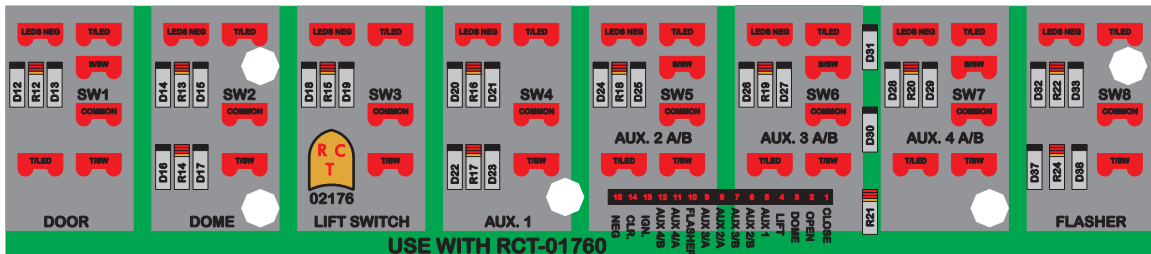

Mate-N-Loc Connector, 2 Pin Part Number 1-480698-0

DAT-01346-03006

Tape Red Wire

- Tape Open — Black
- Tape Open — White
- Tape Open — Red
- Tape Open — Green
- Tape Open — Orange
- Tape Open — Blue
- Tape Open — White / Black
- Tape Open — Red / Black
- Tape Open — Green / Black
- Tape Open — Orange / Black
- Tape Open — Blue / Black
- Tape Open — Black / White
- Tape Open — Red / White
- Tape Open — Green / White
- Tape Open — Blue / White
- Tape Open — Black / Red
- Tape Open — White / Red
- Tape Open — Orange / Red

DAT-01354-01006

1-643813-8 connector
 1-64307-8 strain relief

18783 18783

18783 18783

KEY-1903C
 KEY-1903C

KEY-1903C
 KEY-1903C

18783 18783

18783 18783