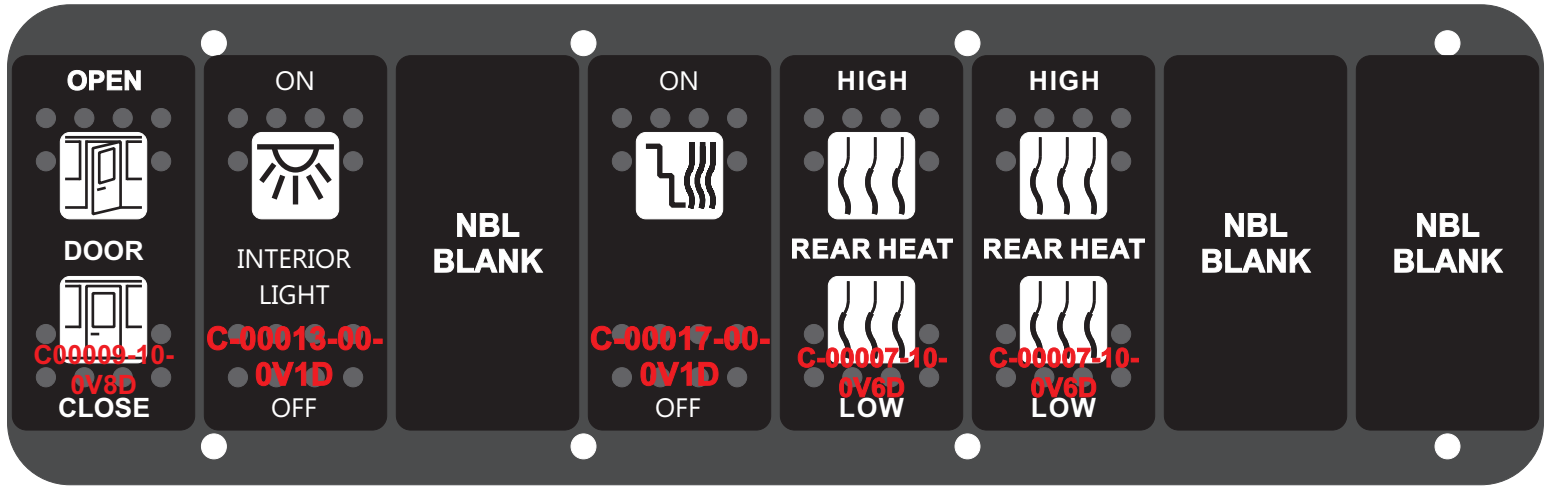

R. C. Tronics Incorporated

2573 East Kercher Road
 Goshen, Indiana 46528
 Toll Free 1-866-457-7790

Phone 1-574-642-3857
 Fax 1-574-642-3858
<http://www.rctronics.com>

RCT-02122-0_20

FAC-02122-00000

Viewed with Tyco Connector
 Plug-In Face Down.

Mate-N-Loc Connector, 2 Pin Part Number 1-480698-0

DAT-01346-03006

Tape Red Wire

- Tape Open — Black
- Tape Open — White
- Tape Open — Red
- Tape Open — Green
- Tape Open — Orange
- Tape Open — Blue
- Tape Open — White / Black
- Tape Open — Red / Black
- Tape Open — Green / Black
- Tape Open — Orange / Black
- Tape Open — Blue / Black
- Tape Open — Black / White
- Tape Open — Red / White
- Tape Open — Green / White
- Tape Open — Blue / White
- Tape Open — Black / Red
- Tape Open — White / Red
- Tape Open — Orange / Red