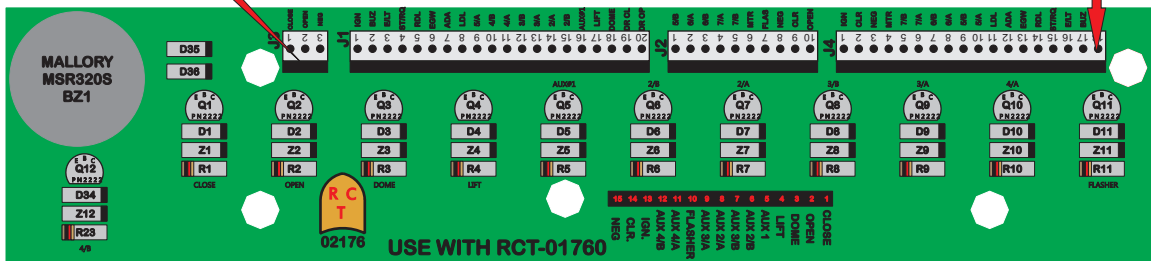

R. C. Tronics Incorporated

2573 East Kercher Road
 Goshen, Indiana 46528
 Toll Free 1-866-457-7790

Phone 1-574-642-3857
 Fax 1-574-642-3858
<http://www.rctronics.com>

RCT-02122-0_20

FAC-02122-00000

Viewed with Tyco Connector
 Plug-In Face Down.

Mate-N-Loc Connector, 2 Pin Part Number 1-480698-0

DAT-01346-03006

Tape Red Wire

- Tape Open — Black
- Tape Open — White
- Tape Open — Red
- Tape Open — Green
- Tape Open — Orange
- Tape Open — Blue
- Tape Open — White / Black
- Tape Open — Red / Black
- Tape Open — Green / Black
- Tape Open — Orange / Black
- Tape Open — Blue / Black
- Tape Open — Black / White
- Tape Open — Red / White
- Tape Open — Green / White
- Tape Open — Blue / White
- Tape Open — Black / Red
- Tape Open — White / Red
- Tape Open — Orange / Red

DAT-01354-01006

1-643813-8 connector
 1-64307-8 strain relief

18783 18783

18783 18783

KEY-1903C
 KEY-1903C

KEY-1903C
 KEY-1903C

18783 18783

18783 18783