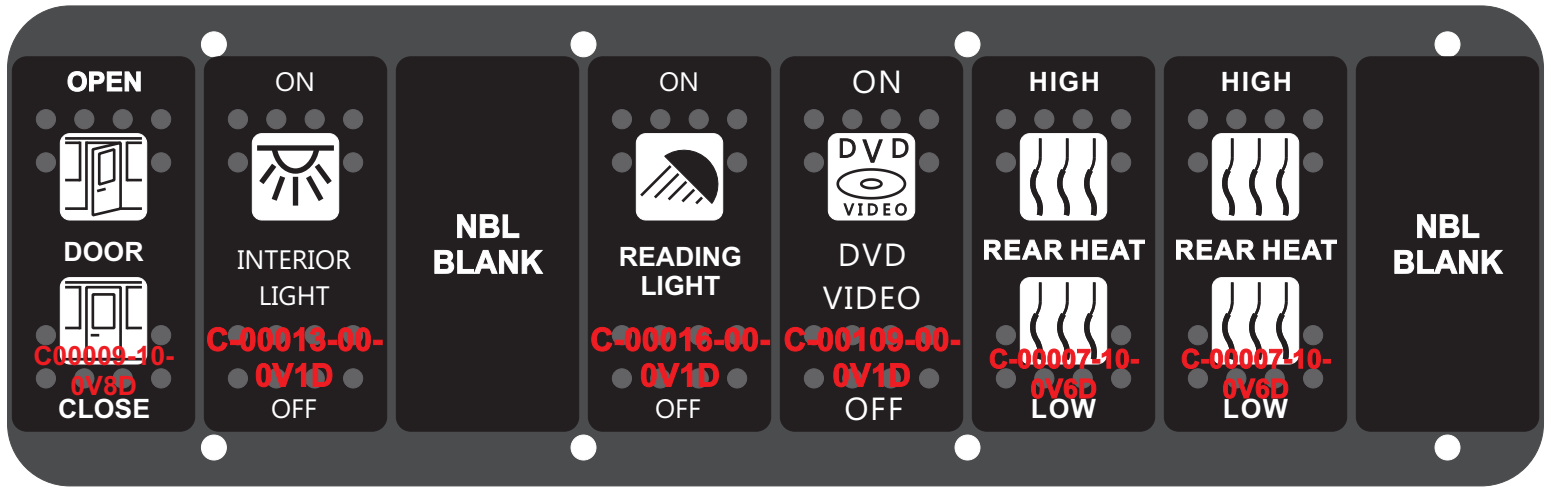

R. C. Tronics Incorporated

2573 East Kercher Road
Goshen, Indiana 46528
Toll Free 1-866-457-7790

Phone 1-574-642-3857
Fax 1-574-642-3858
<http://www.rctronics.com>

RCT-02122-0_30